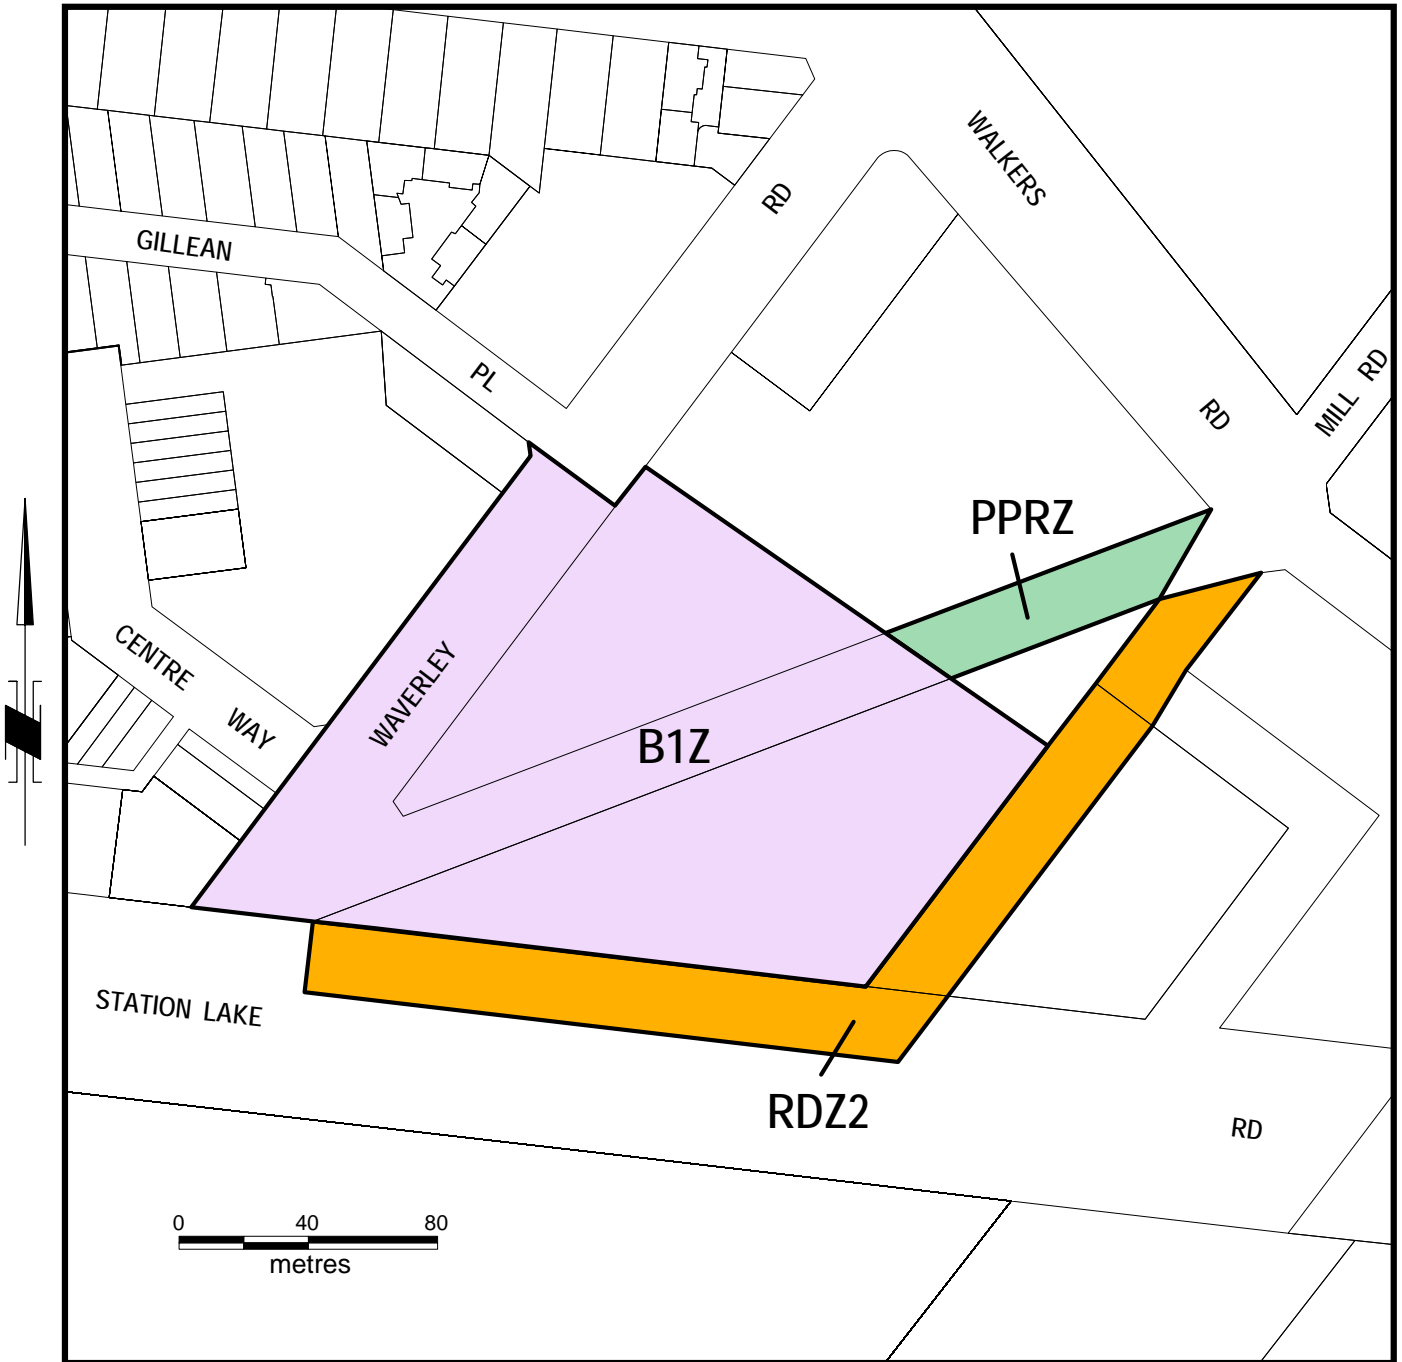

# GREATER GEELONG PLANNING SCHEME LOCAL PROVISION

Part of Planning Scheme Map 19

## LEGEND

	B1Z	BUSINESS 1 ZONE
	PPRZ	PUBLIC PARK AND RECREATION ZONE
	RDZ2	ROAD ZONE - CATEGORY 2