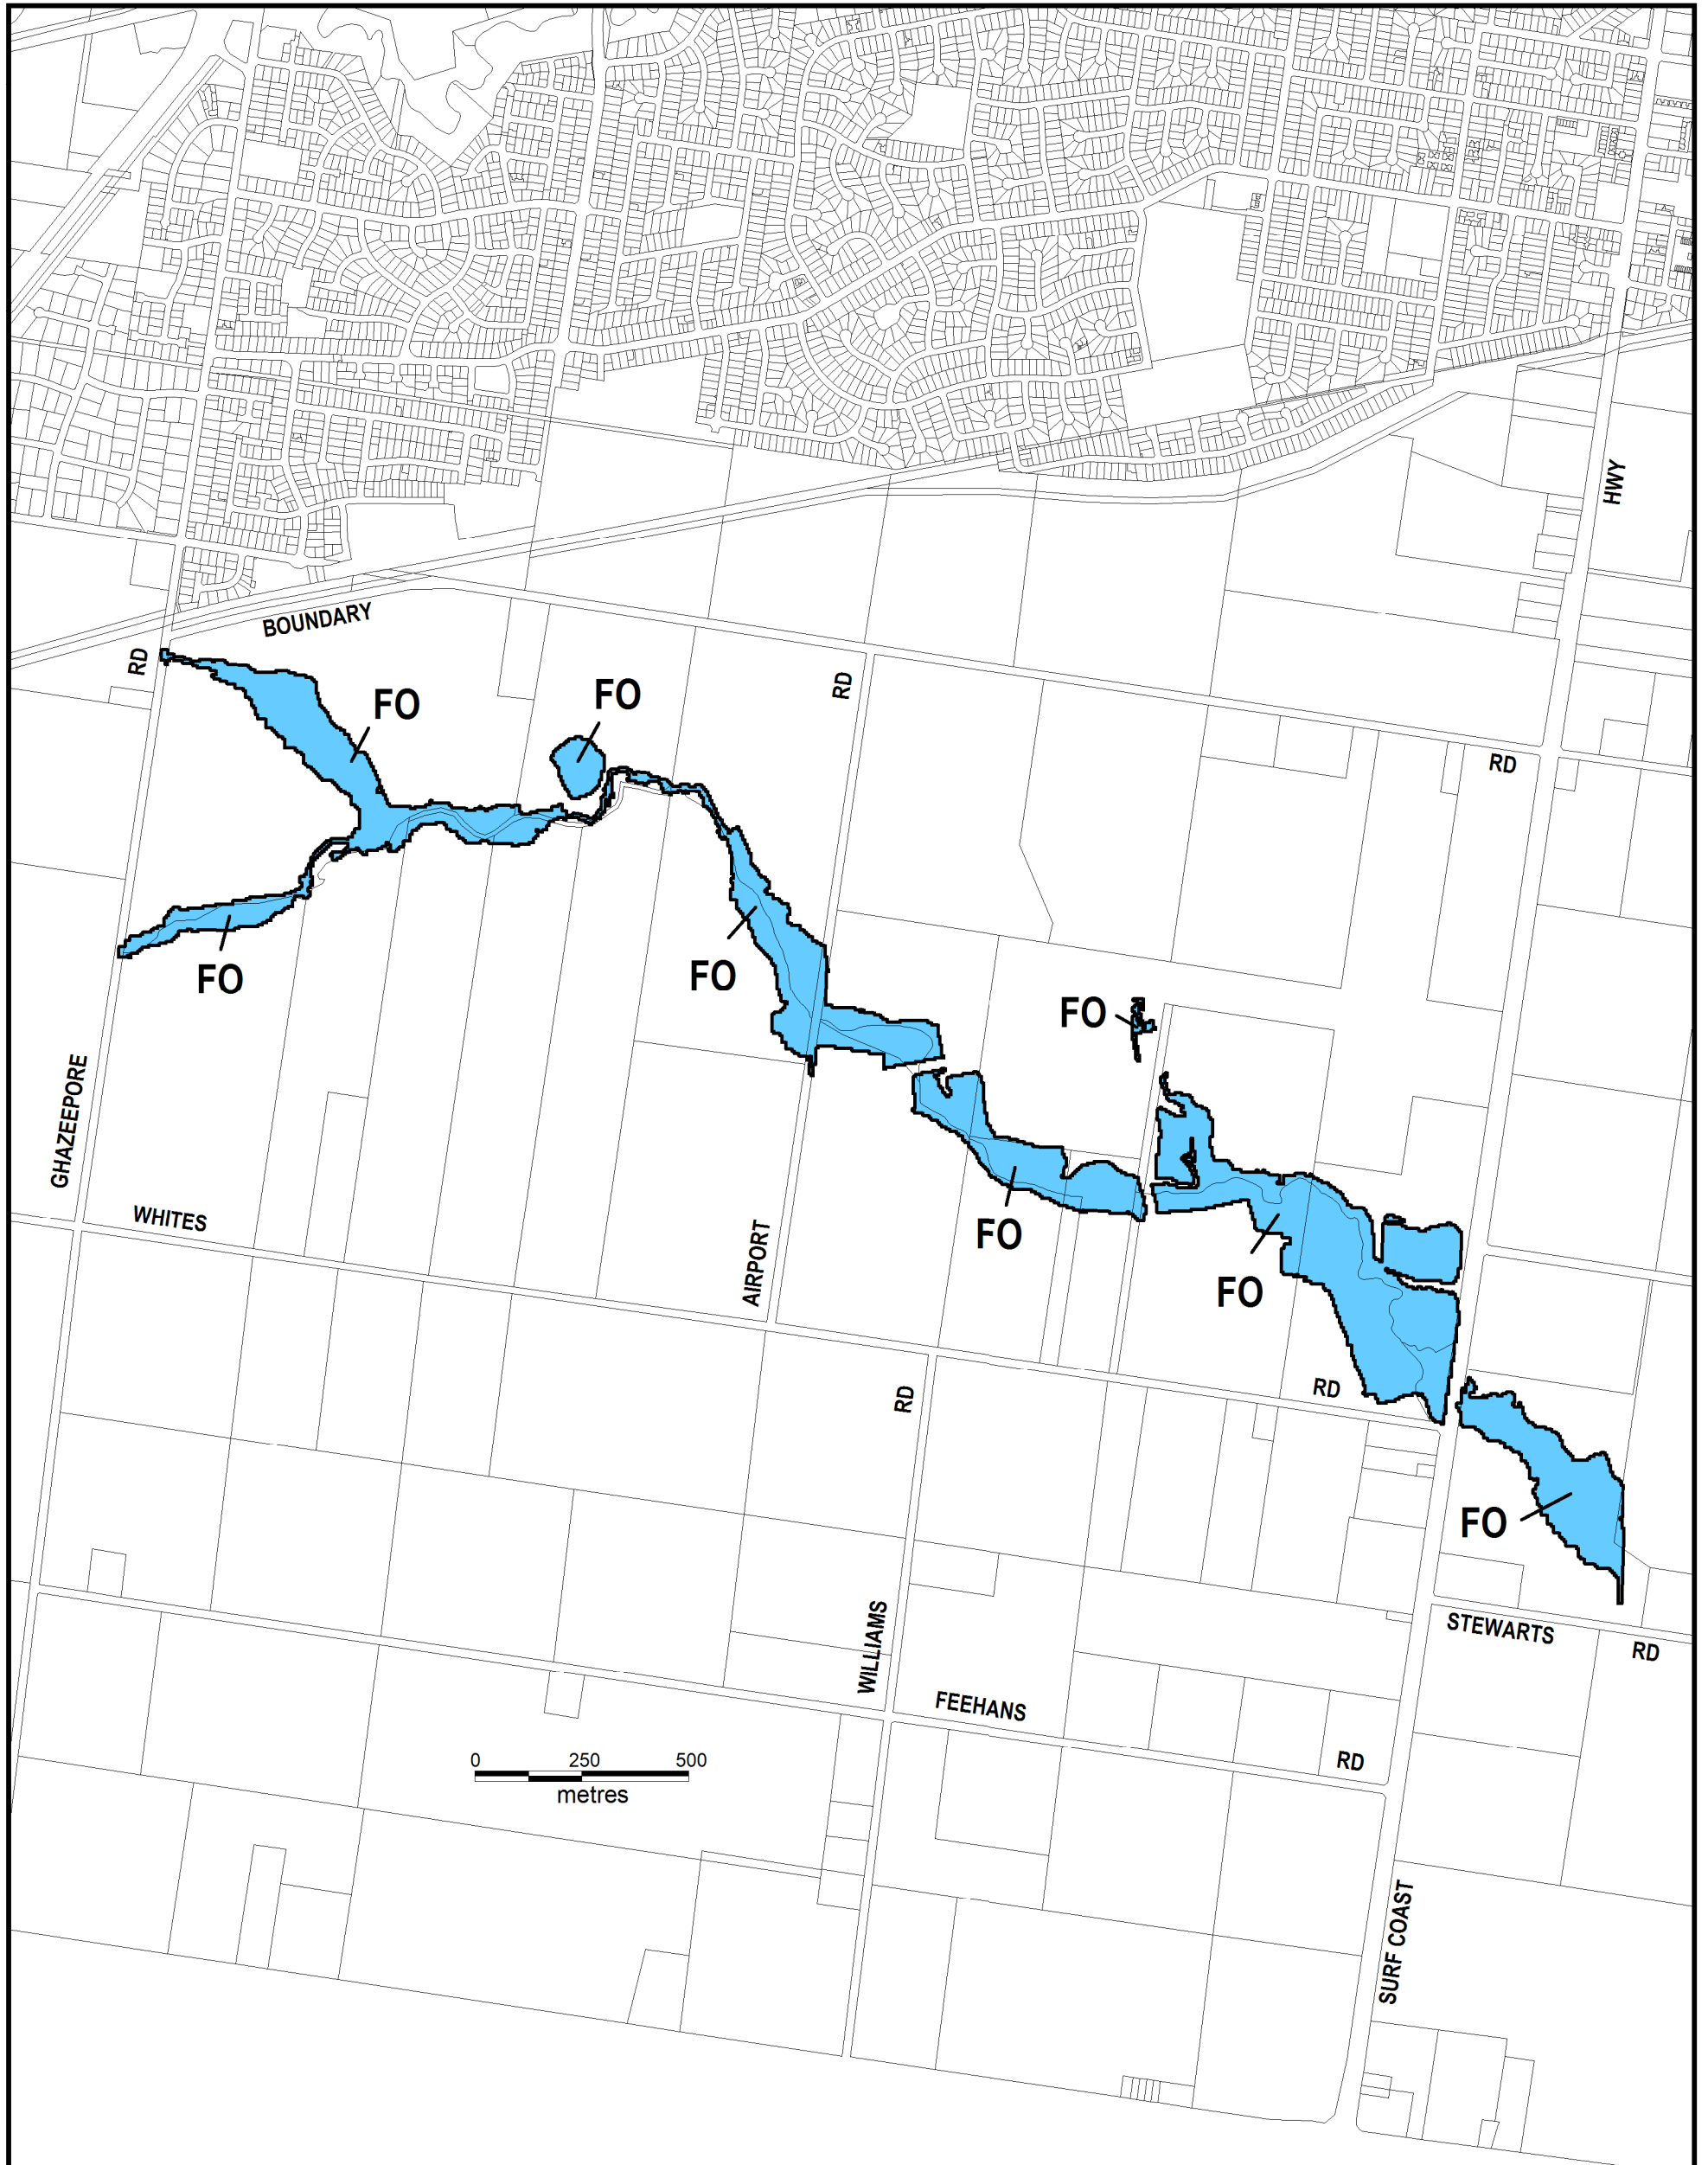

# GREATER GEELONG PLANNING SCHEME LOCAL PROVISION

Part of Planning Scheme Maps 65FO, 66FO & 77FO

## LEGEND

**FO** FLOODWAY OVERLAY