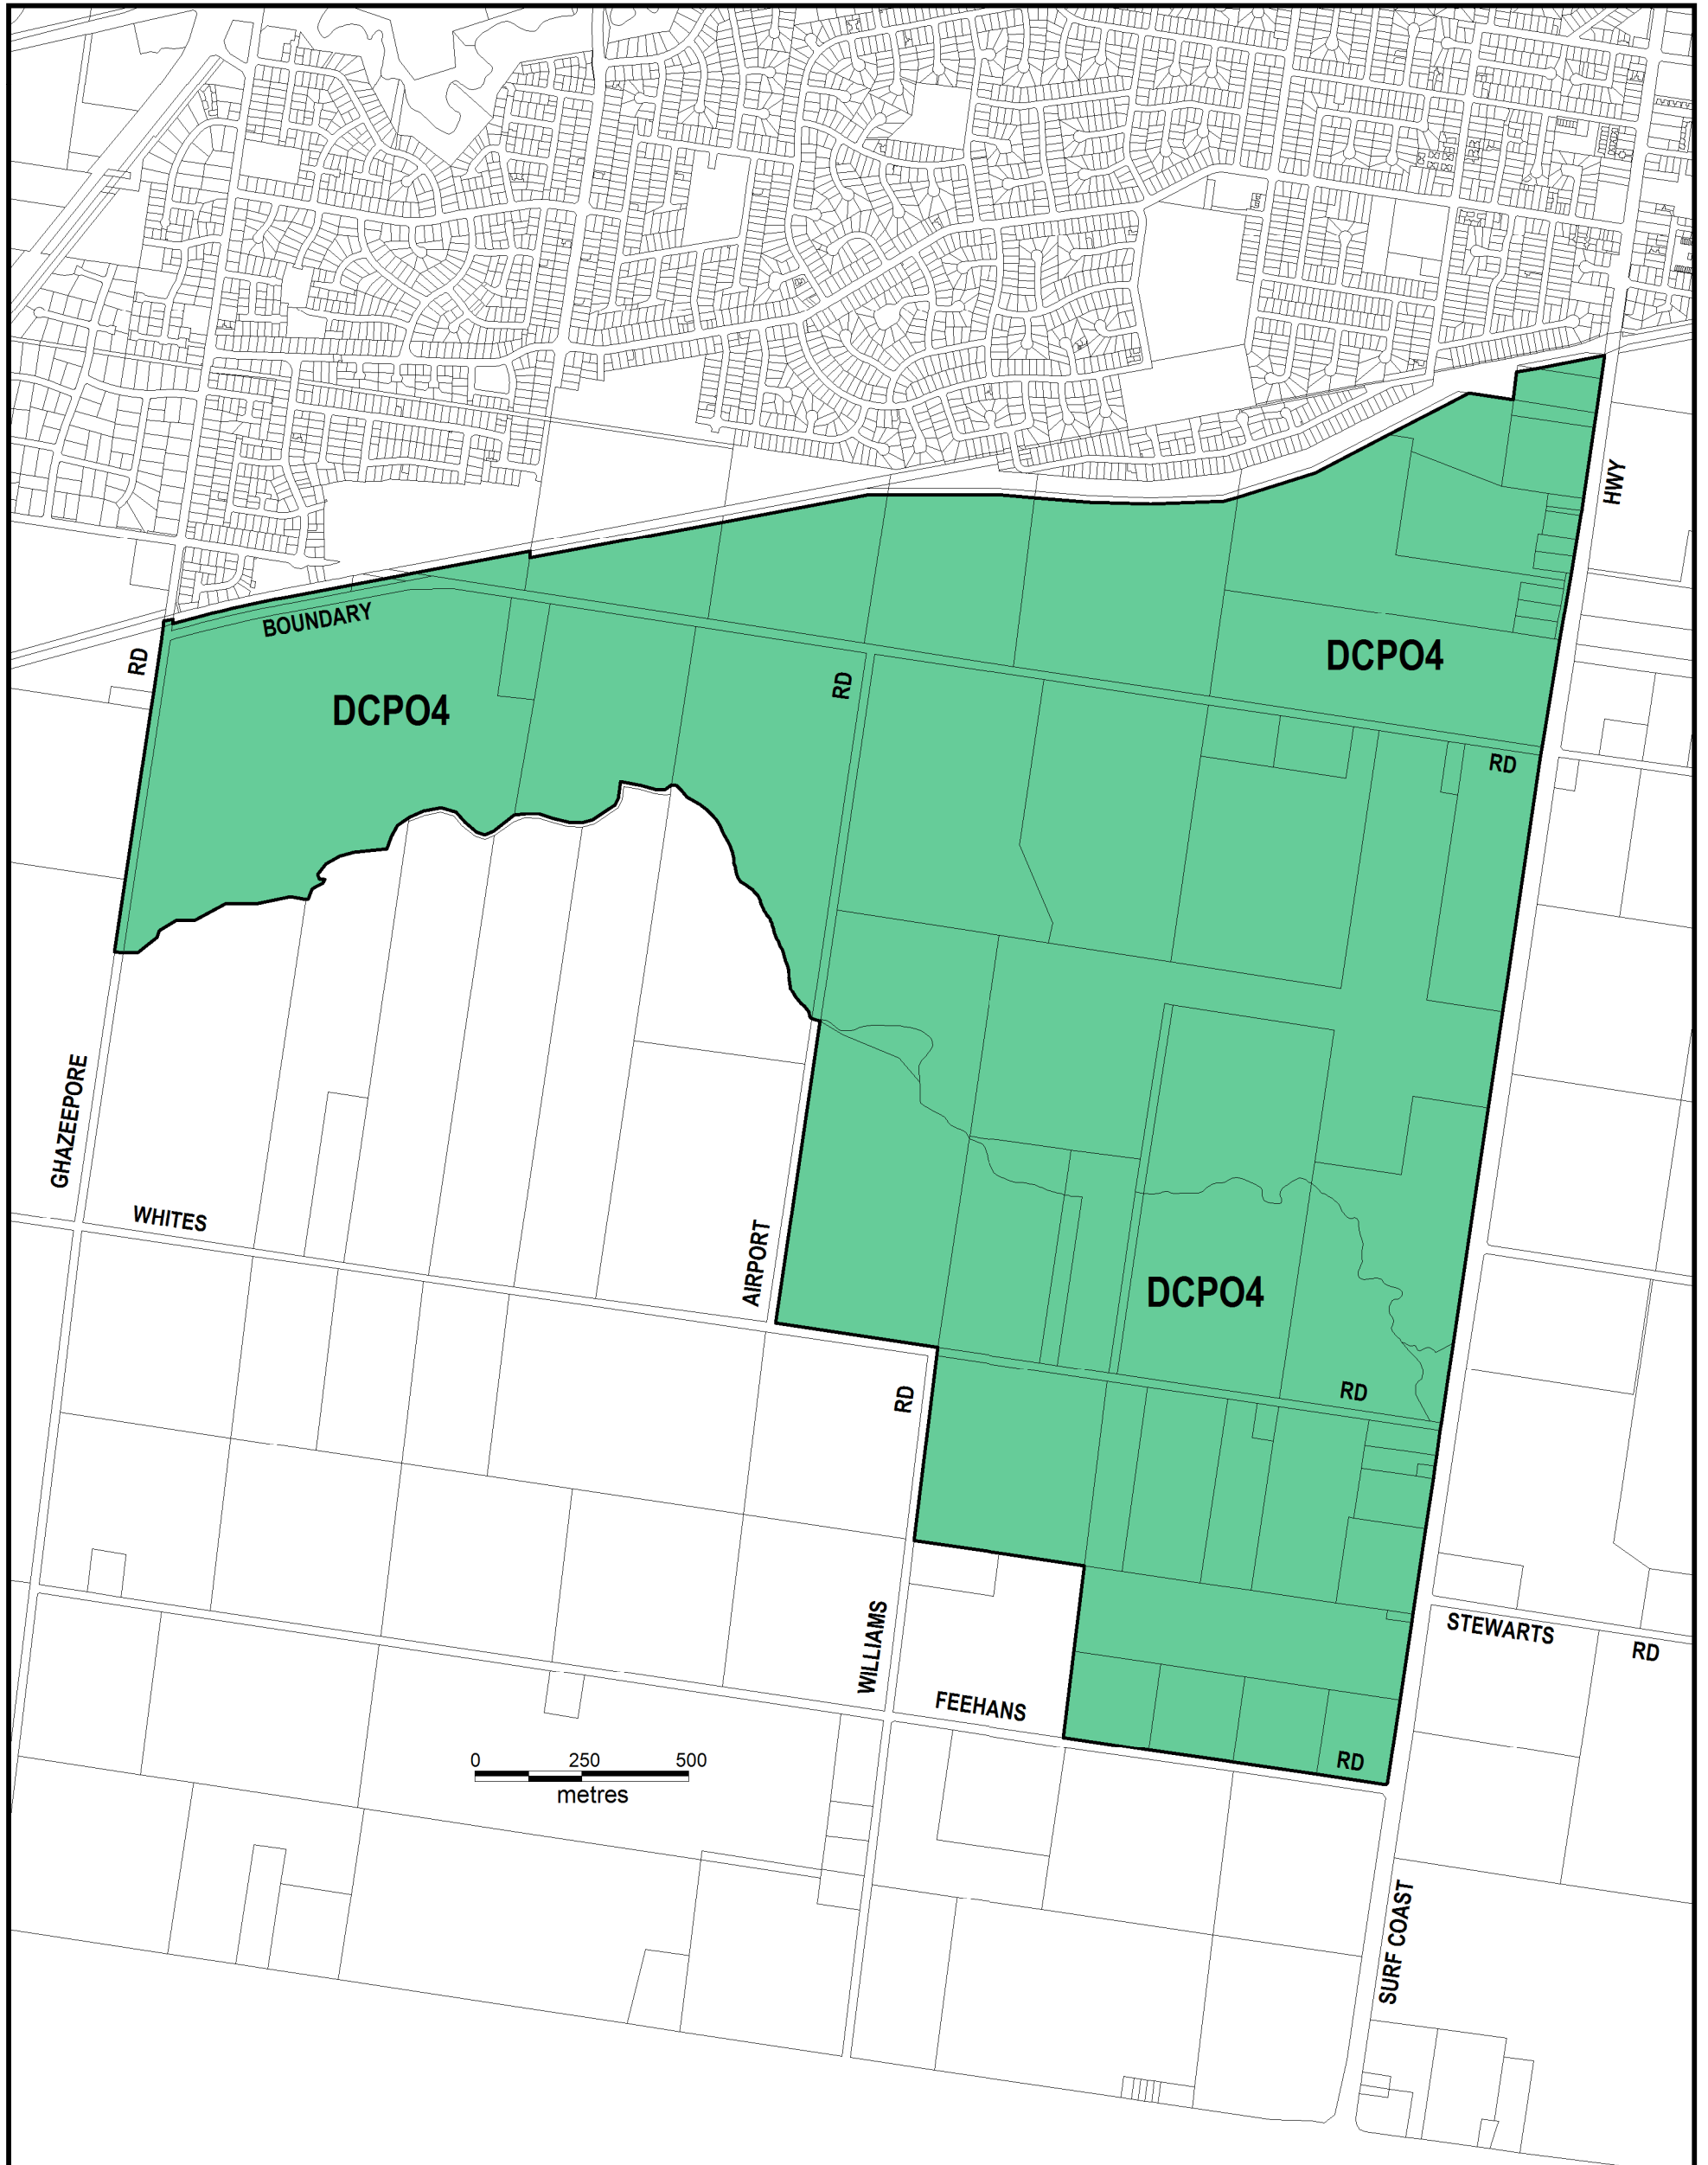

GREATER GEELONG PLANNING SCHEME LOCAL PROVISION

Part of Planning Scheme Maps 65DCPO, 66DCPO & 77DCPO

LEGEND

DCPO4 DEVELOPMENT CONTRIBUTIONS PLAN OVERLAY - SCHEDULE 4

AMENDMENT C240