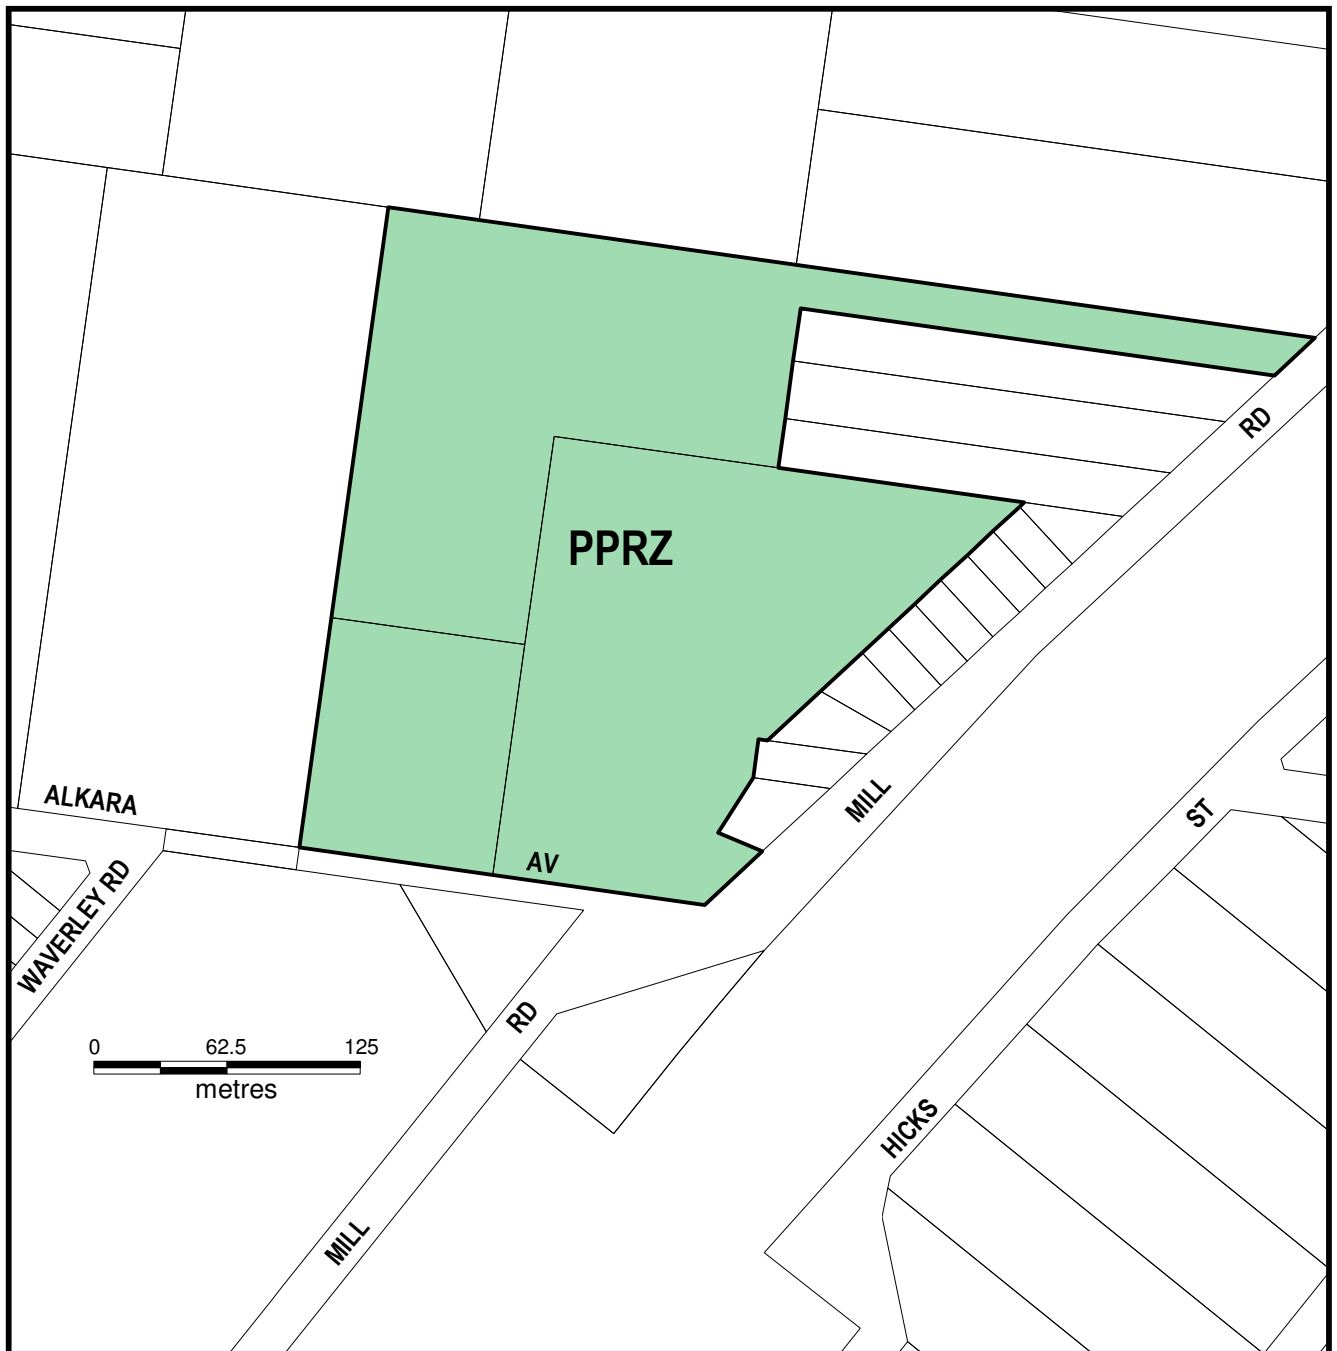

GREATER GEELONG PLANNING SCHEME

LOCAL PROVISION

Part of Planning Scheme Map 19

LEGEND

 PPRZ PUBLIC PARK & RECREATION ZONE

AMENDMENT C220