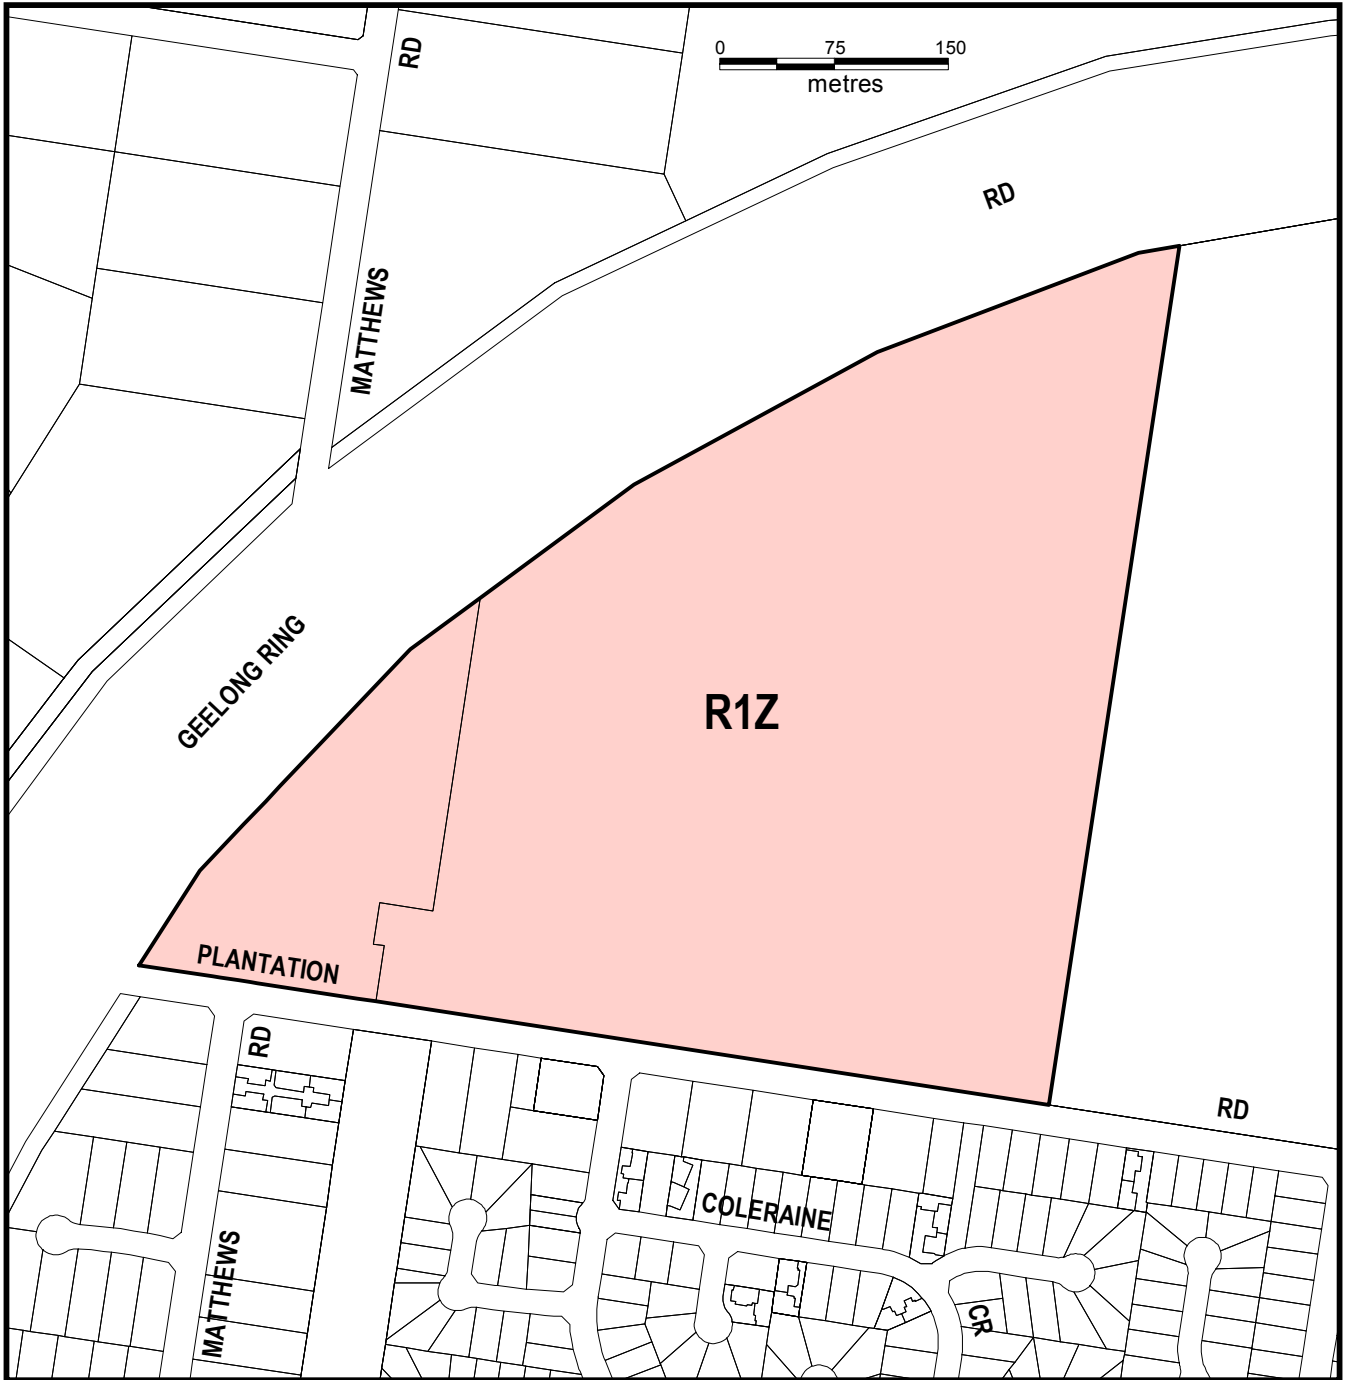

# GREATER GEELONG PLANNING SCHEME LOCAL PROVISION

Part of Planning Scheme Map 25

## LEGEND

**R1Z** RESIDENTIAL 1 ZONE