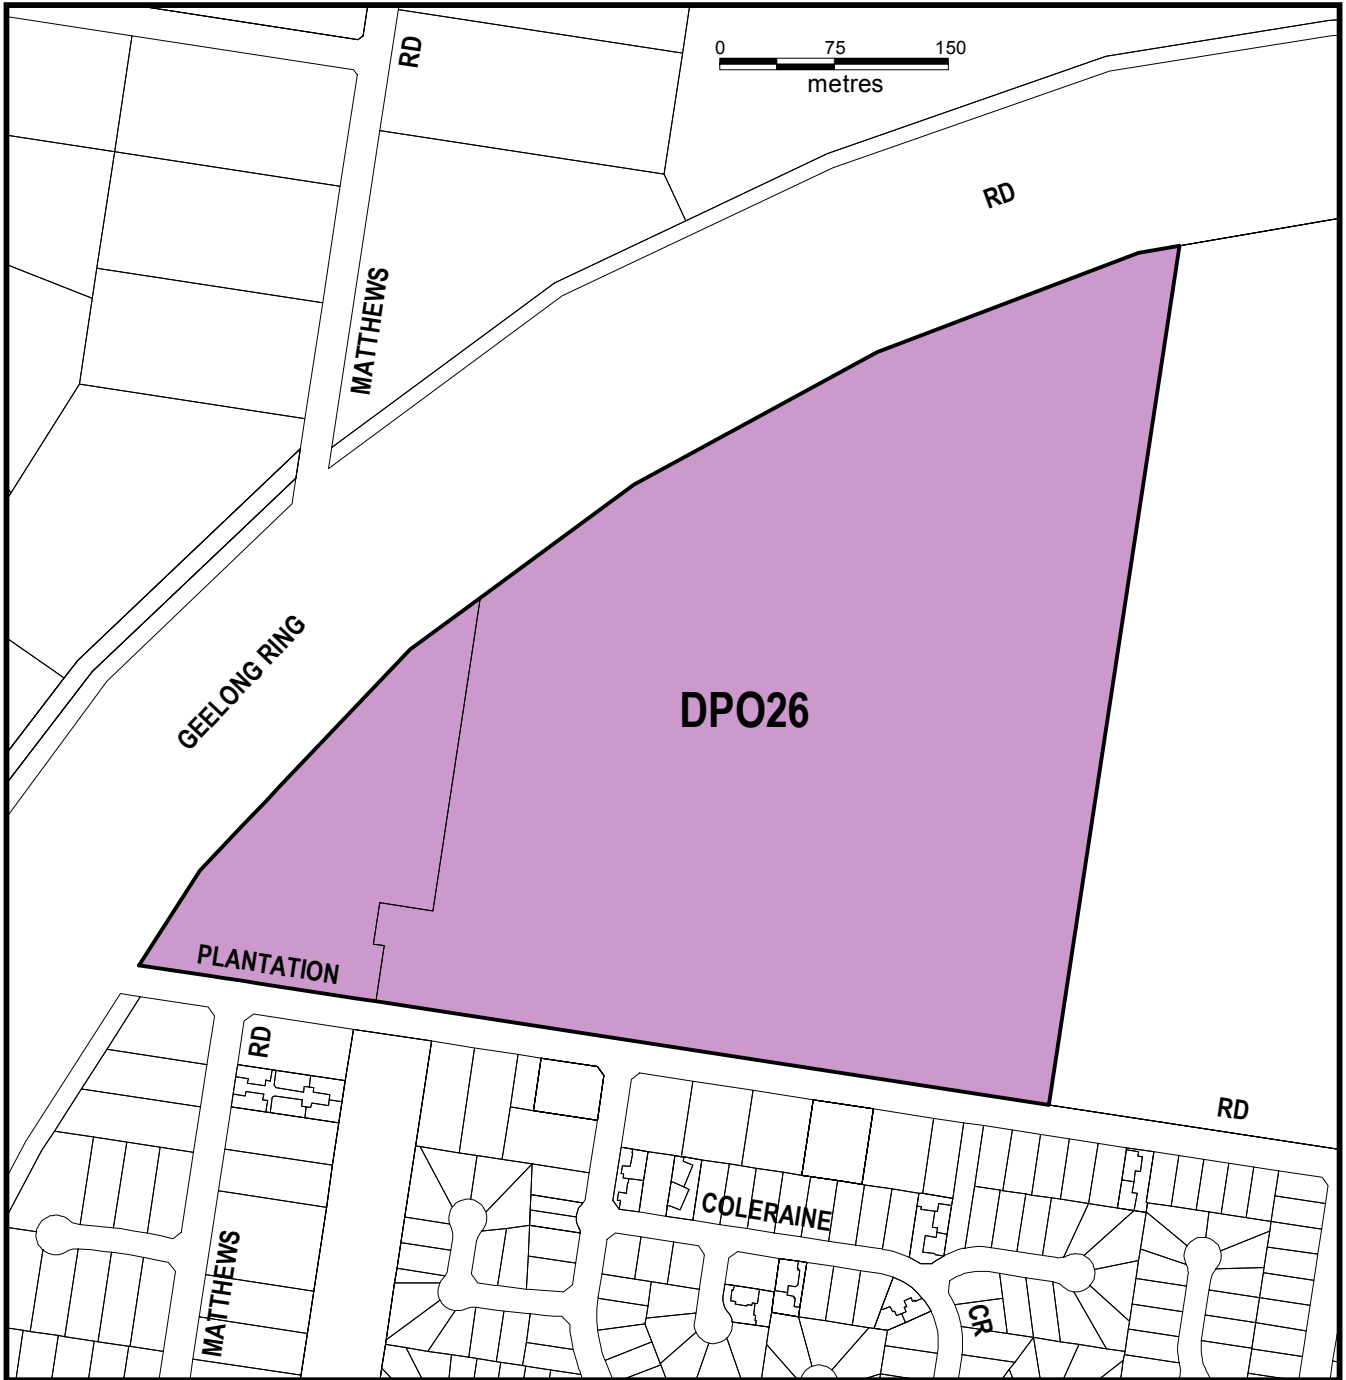

GREATER GEELONG PLANNING SCHEME LOCAL PROVISION

Part of Planning Scheme Map 25DPO

LEGEND

DPO26	DEVELOPMENT PLAN OVERLAY - SCHEDULE 26
-------	---

AMENDMENT C155