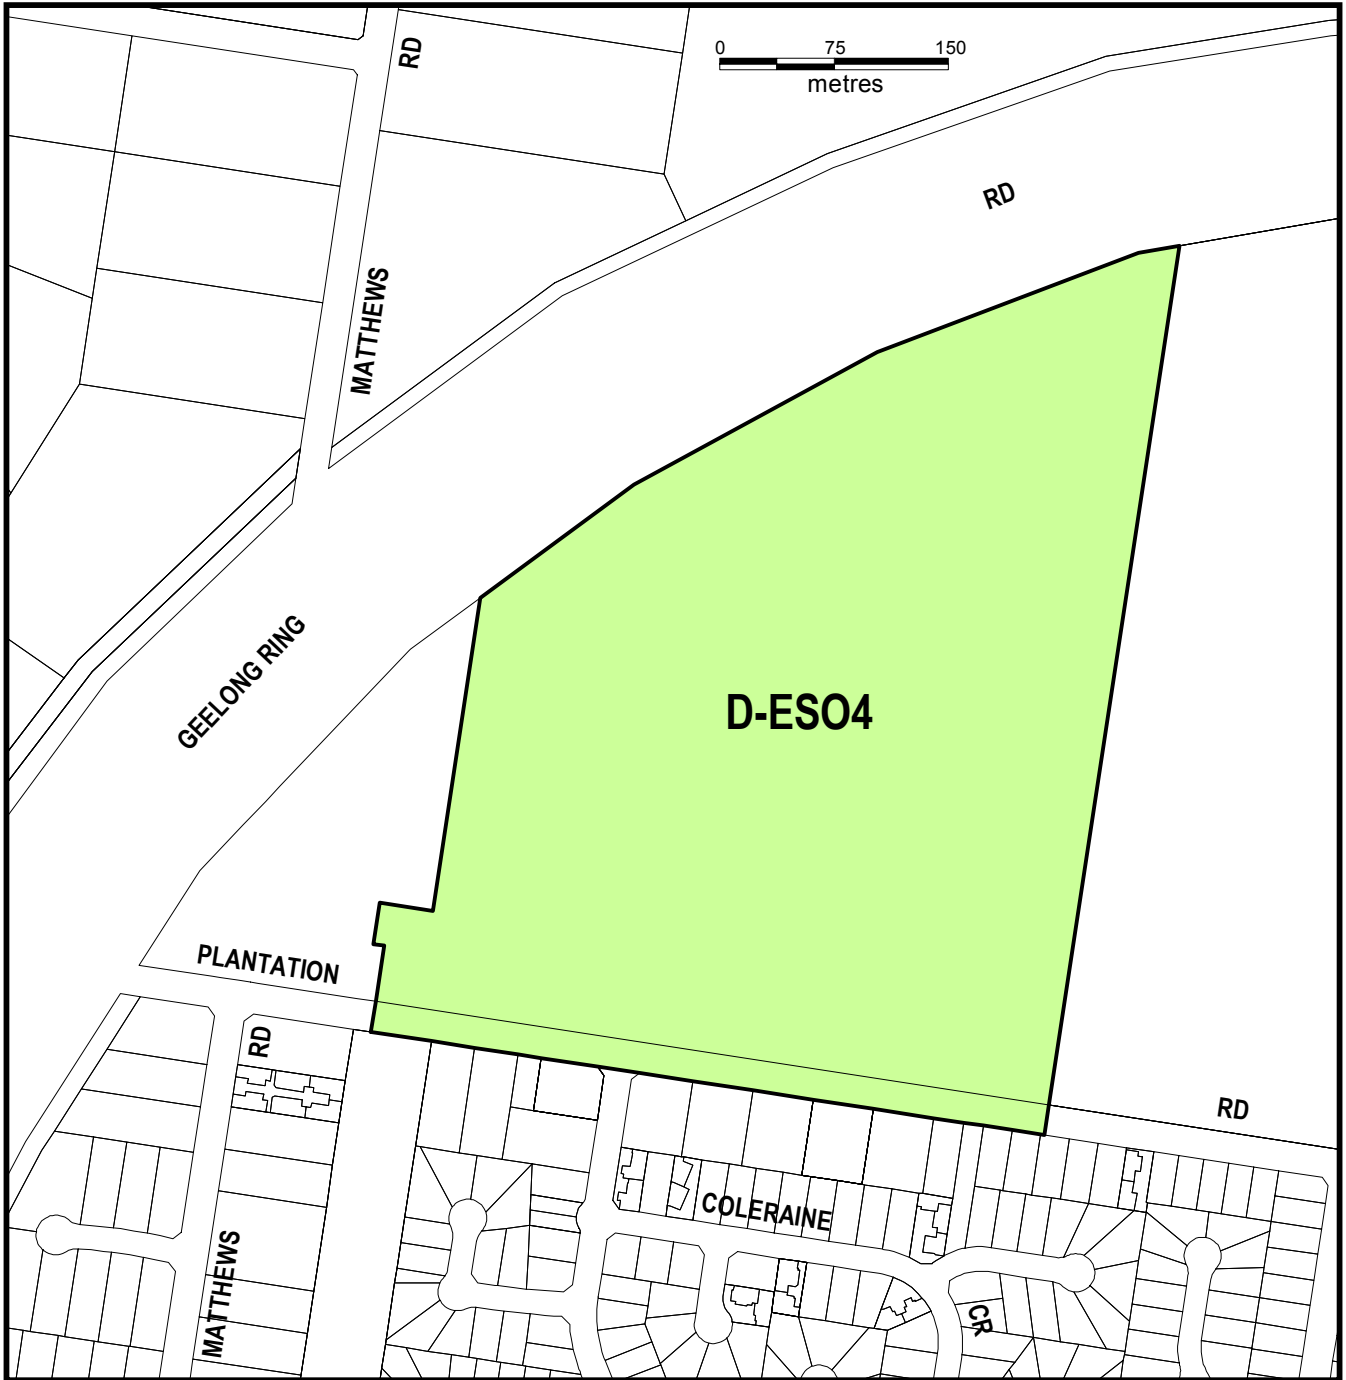

GREATER GEELONG PLANNING SCHEME LOCAL PROVISION

Part of Planning Scheme Map 25ESO

LEGEND

D-ES04 AREA TO BE DELETED FROM AN ENVIRONMENTAL SIGNIFICANCE OVERLAY

AMENDMENT C155