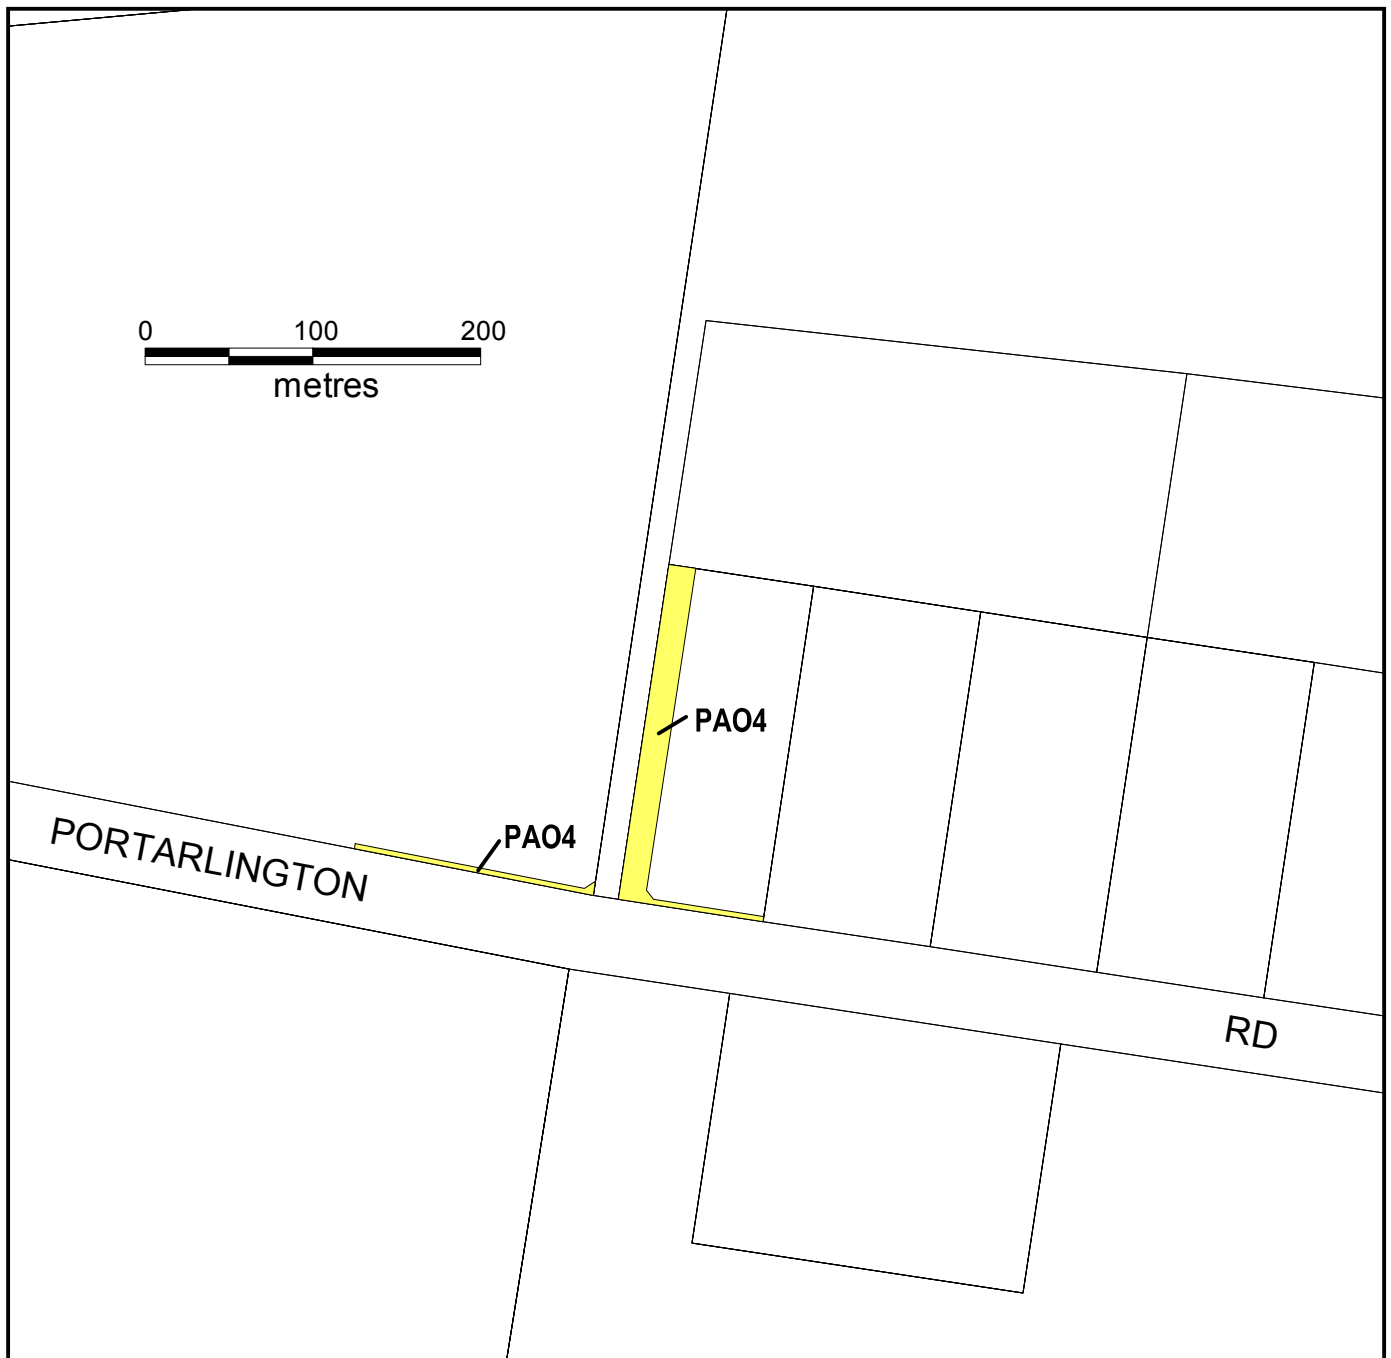

GREATER GEELONG PLANNING SCHEME LOCAL PROVISION

Part of Planning Scheme Map 59PAO

LEGEND

PAO4 PUBLIC ACQUISITION OVERLAY
- SCHEDULE 4

AMENDMENT C270