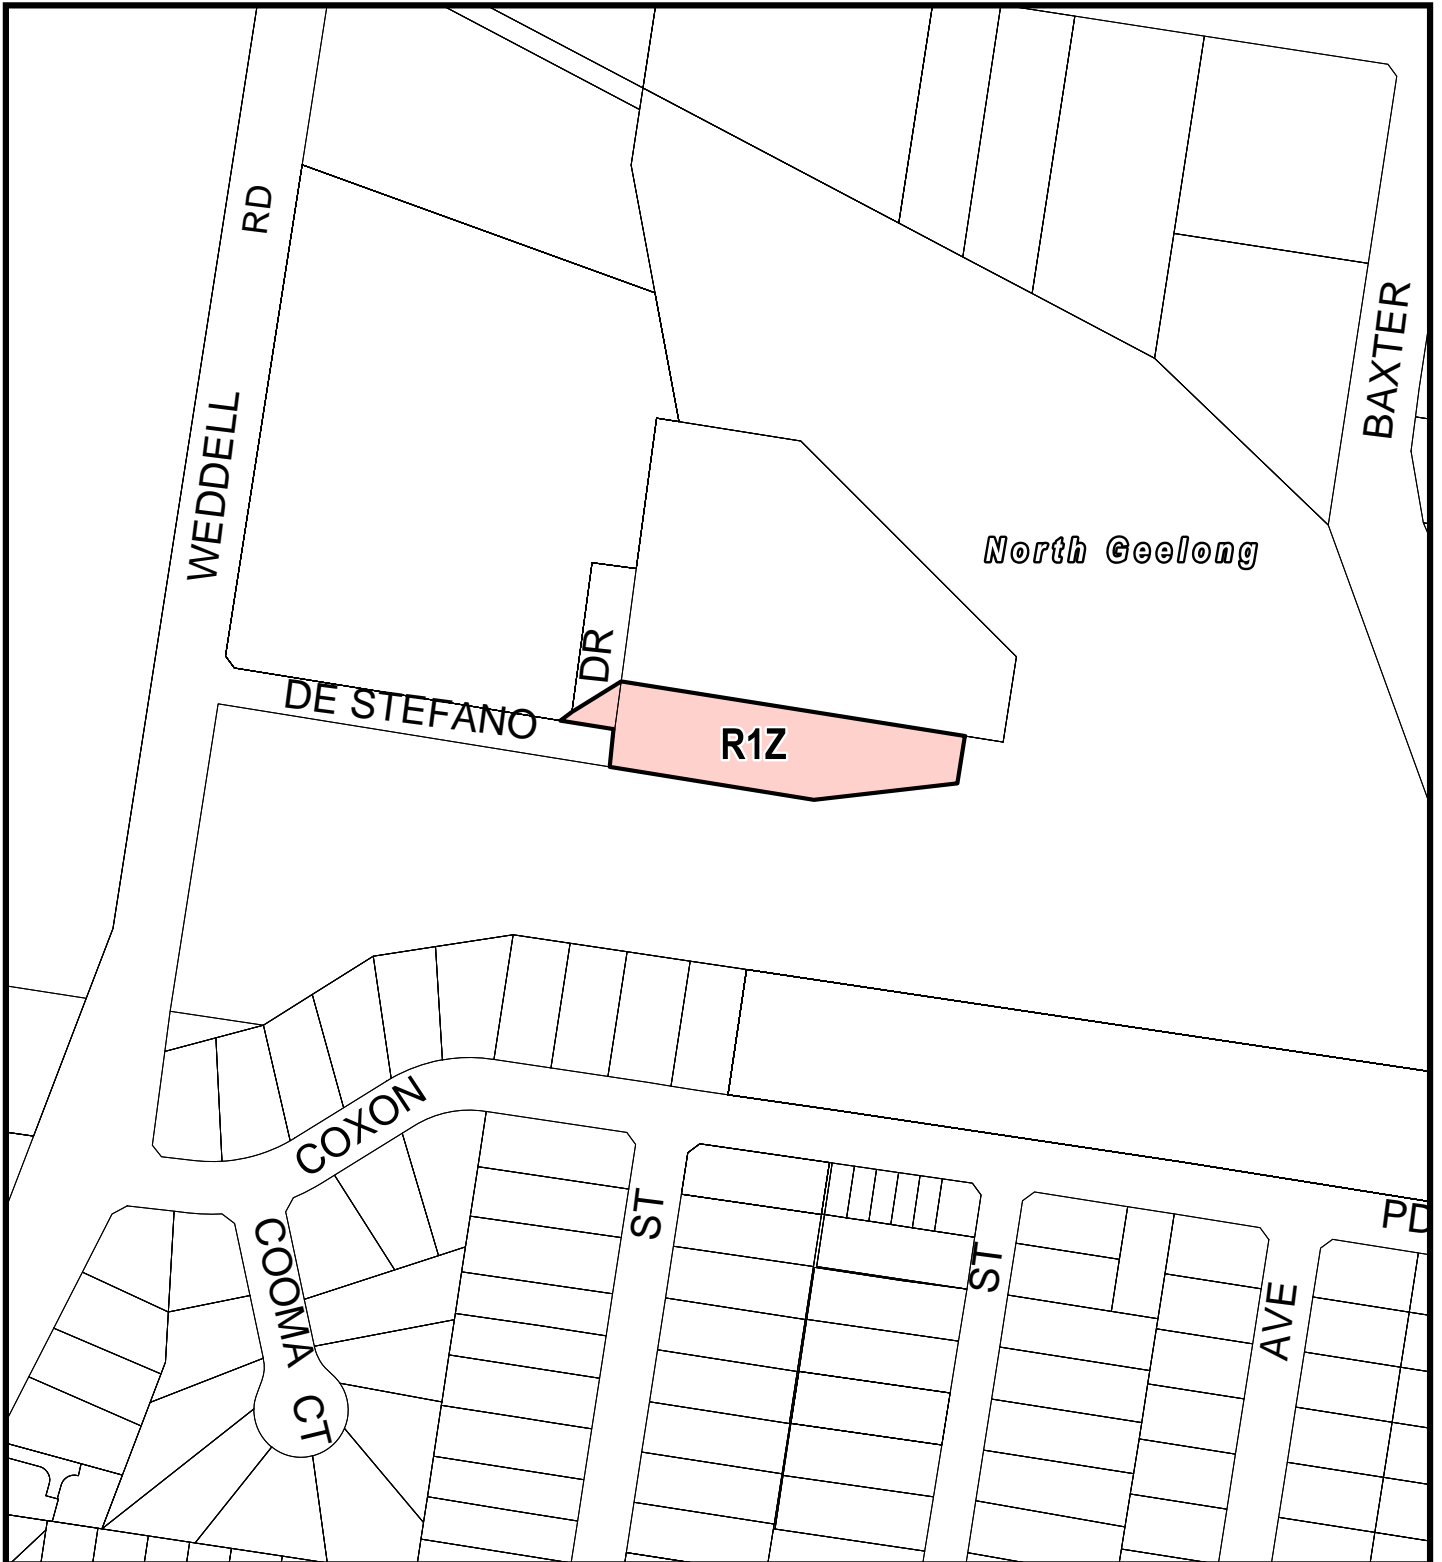

# GREATER GEELONG PLANNING SCHEME LOCAL PROVISION

## LEGEND

Part of Planning Scheme Map 37

**R1Z** RESIDENTIAL 1 ZONE