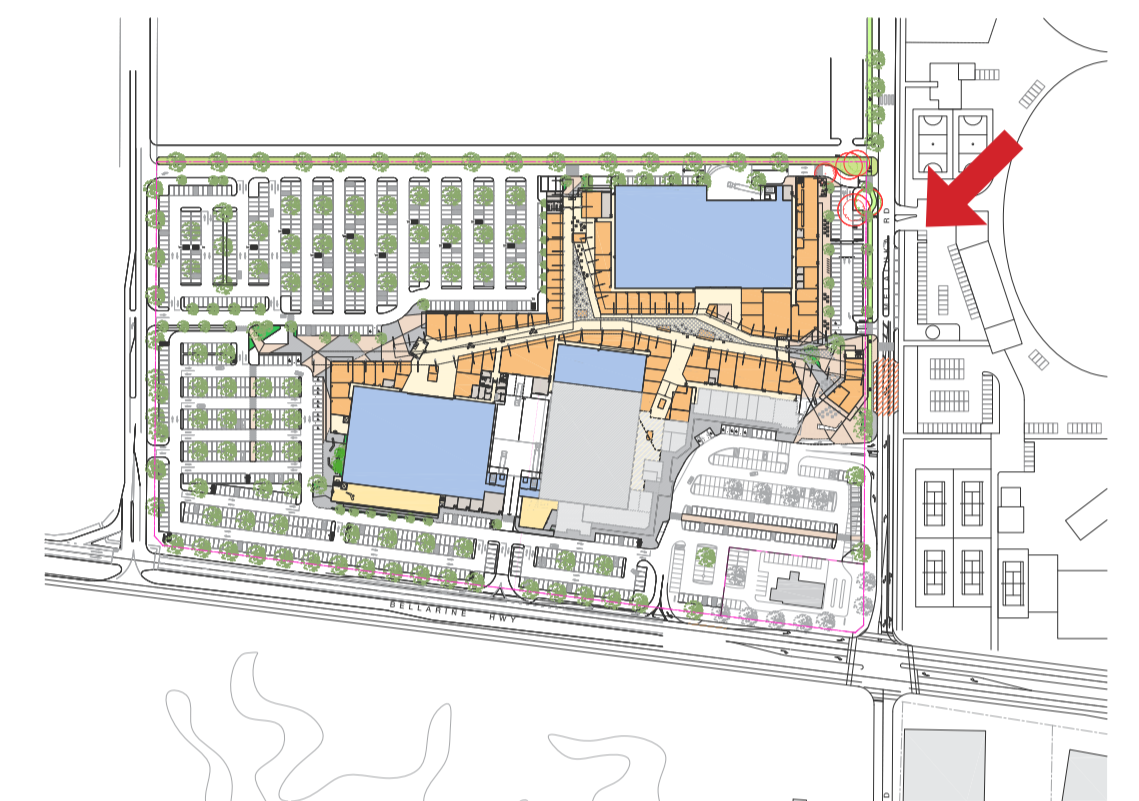

Roof canopy has been setback to the Northern facade to allow ample natural light to the town square.

The new town centre will create a 'hive of activity' for Leopold and the region and as such our conceptual design was to create a building reminiscent of the bee hive by using structure referencing honeycomb.

Tenancy canopies have a reference to the existing Leopold centre.