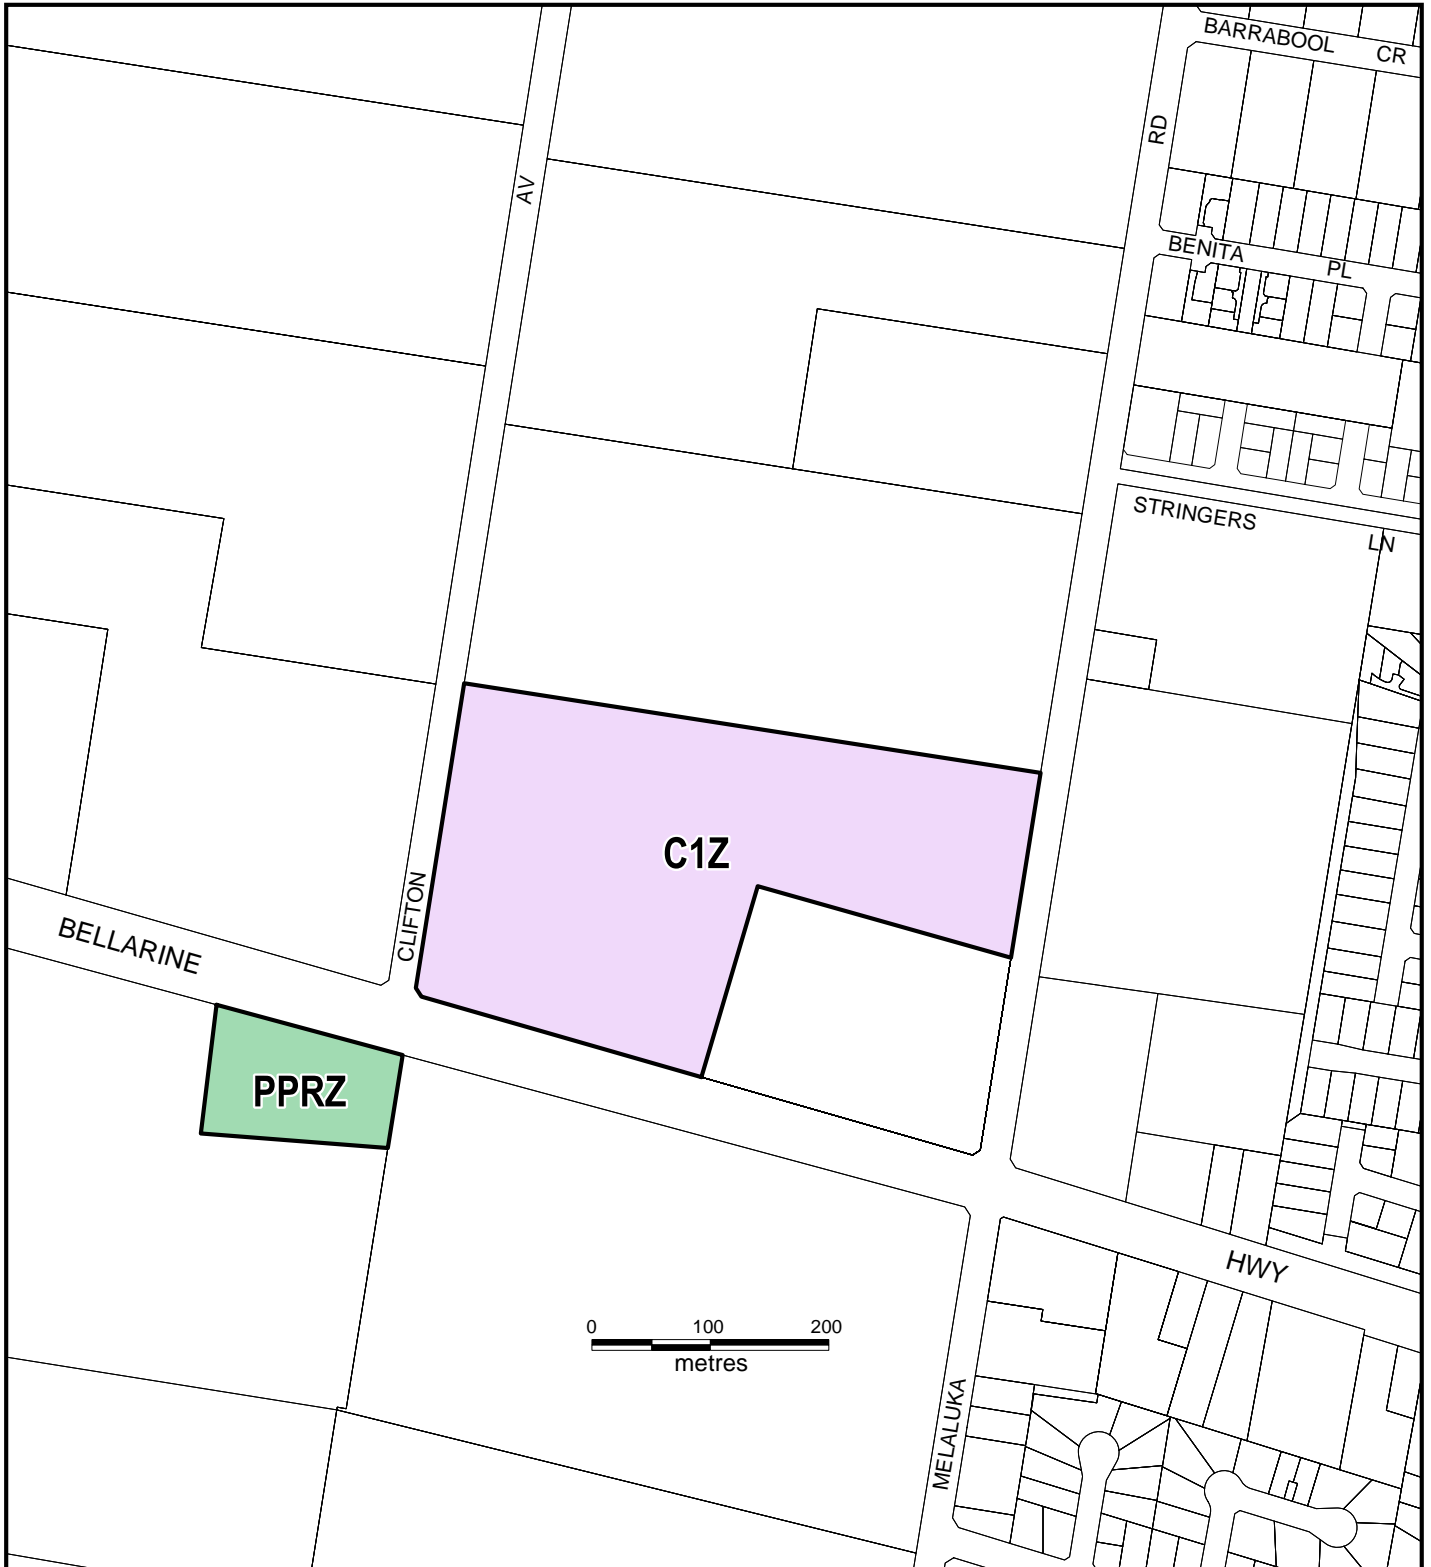

GREATER GEELONG PLANNING SCHEME LOCAL PROVISION

Part of Planning Scheme Map 57

LEGEND

- C1Z** COMMERCIAL 1 ZONE
- PPRZ** PUBLIC PARK & RECREATION ZONE

AMENDMENT C277