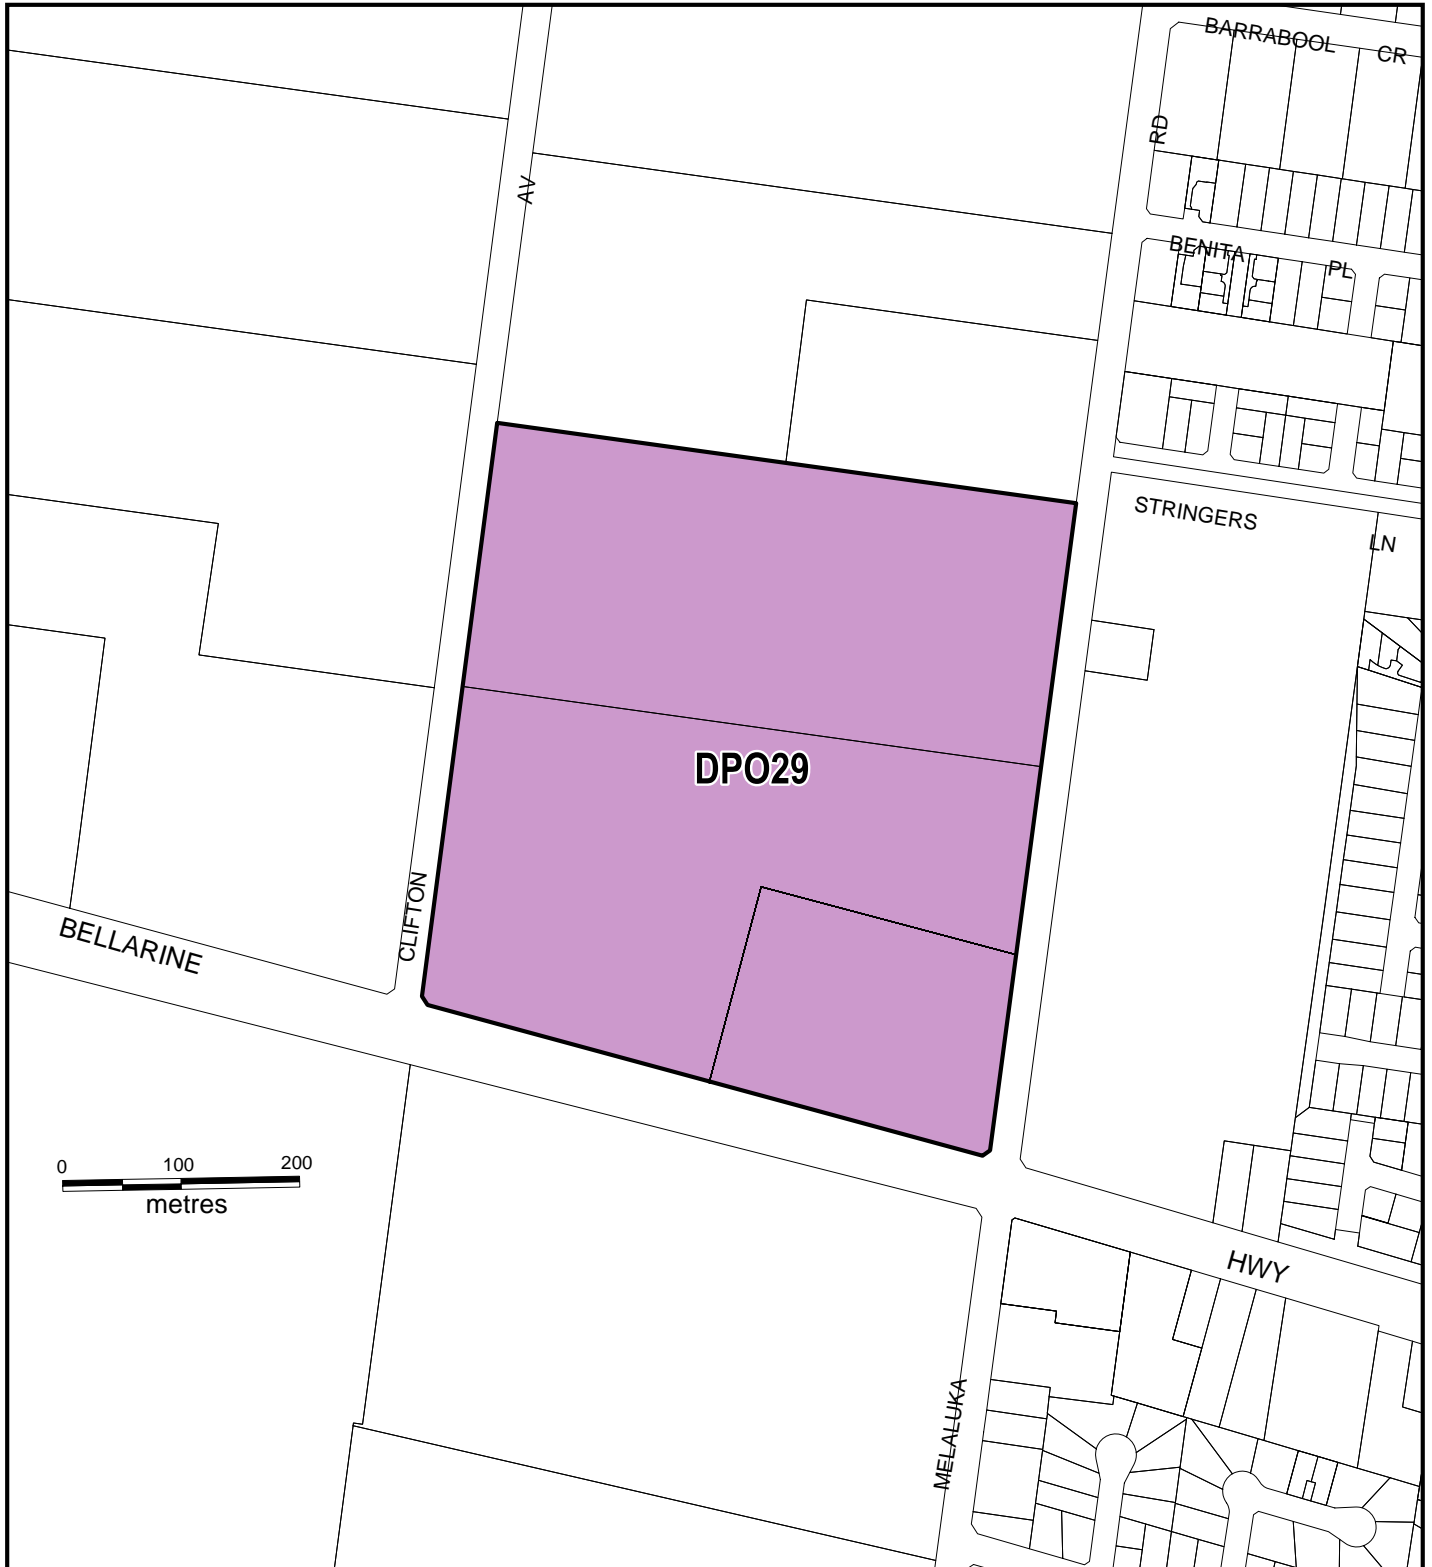

GREATER GEELONG PLANNING SCHEME LOCAL PROVISION

Part of Planning Scheme Map 57DPO

LEGEND

DPO29 DEVELOPMENT PLAN OVERLAY - SCHEDULE 29

AMENDMENT C277