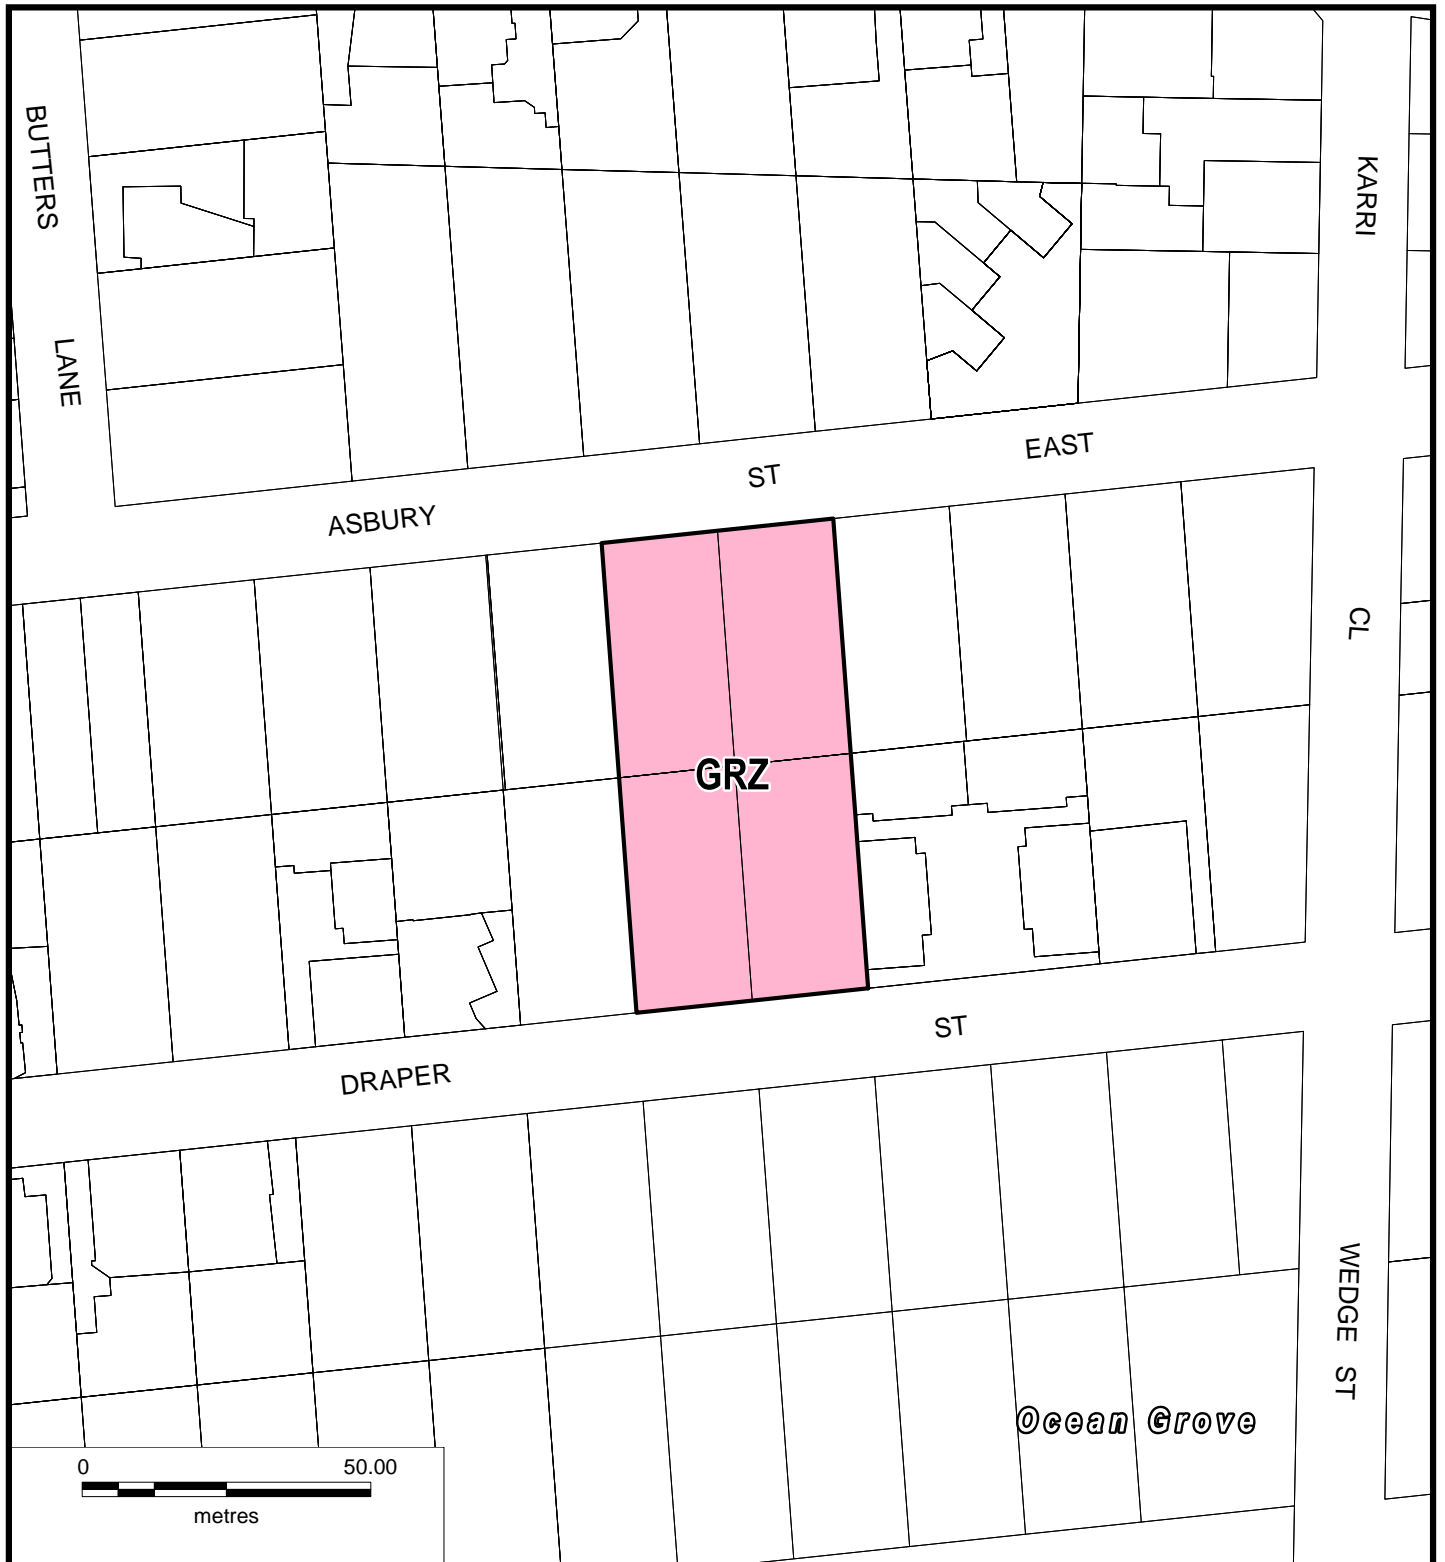

# GREATER GEELONG PLANNING SCHEME LOCAL PROVISION

## LEGEND

**GRZ** GENERAL RESIDENTIAL ZONE

Part of Planning Scheme Map 81