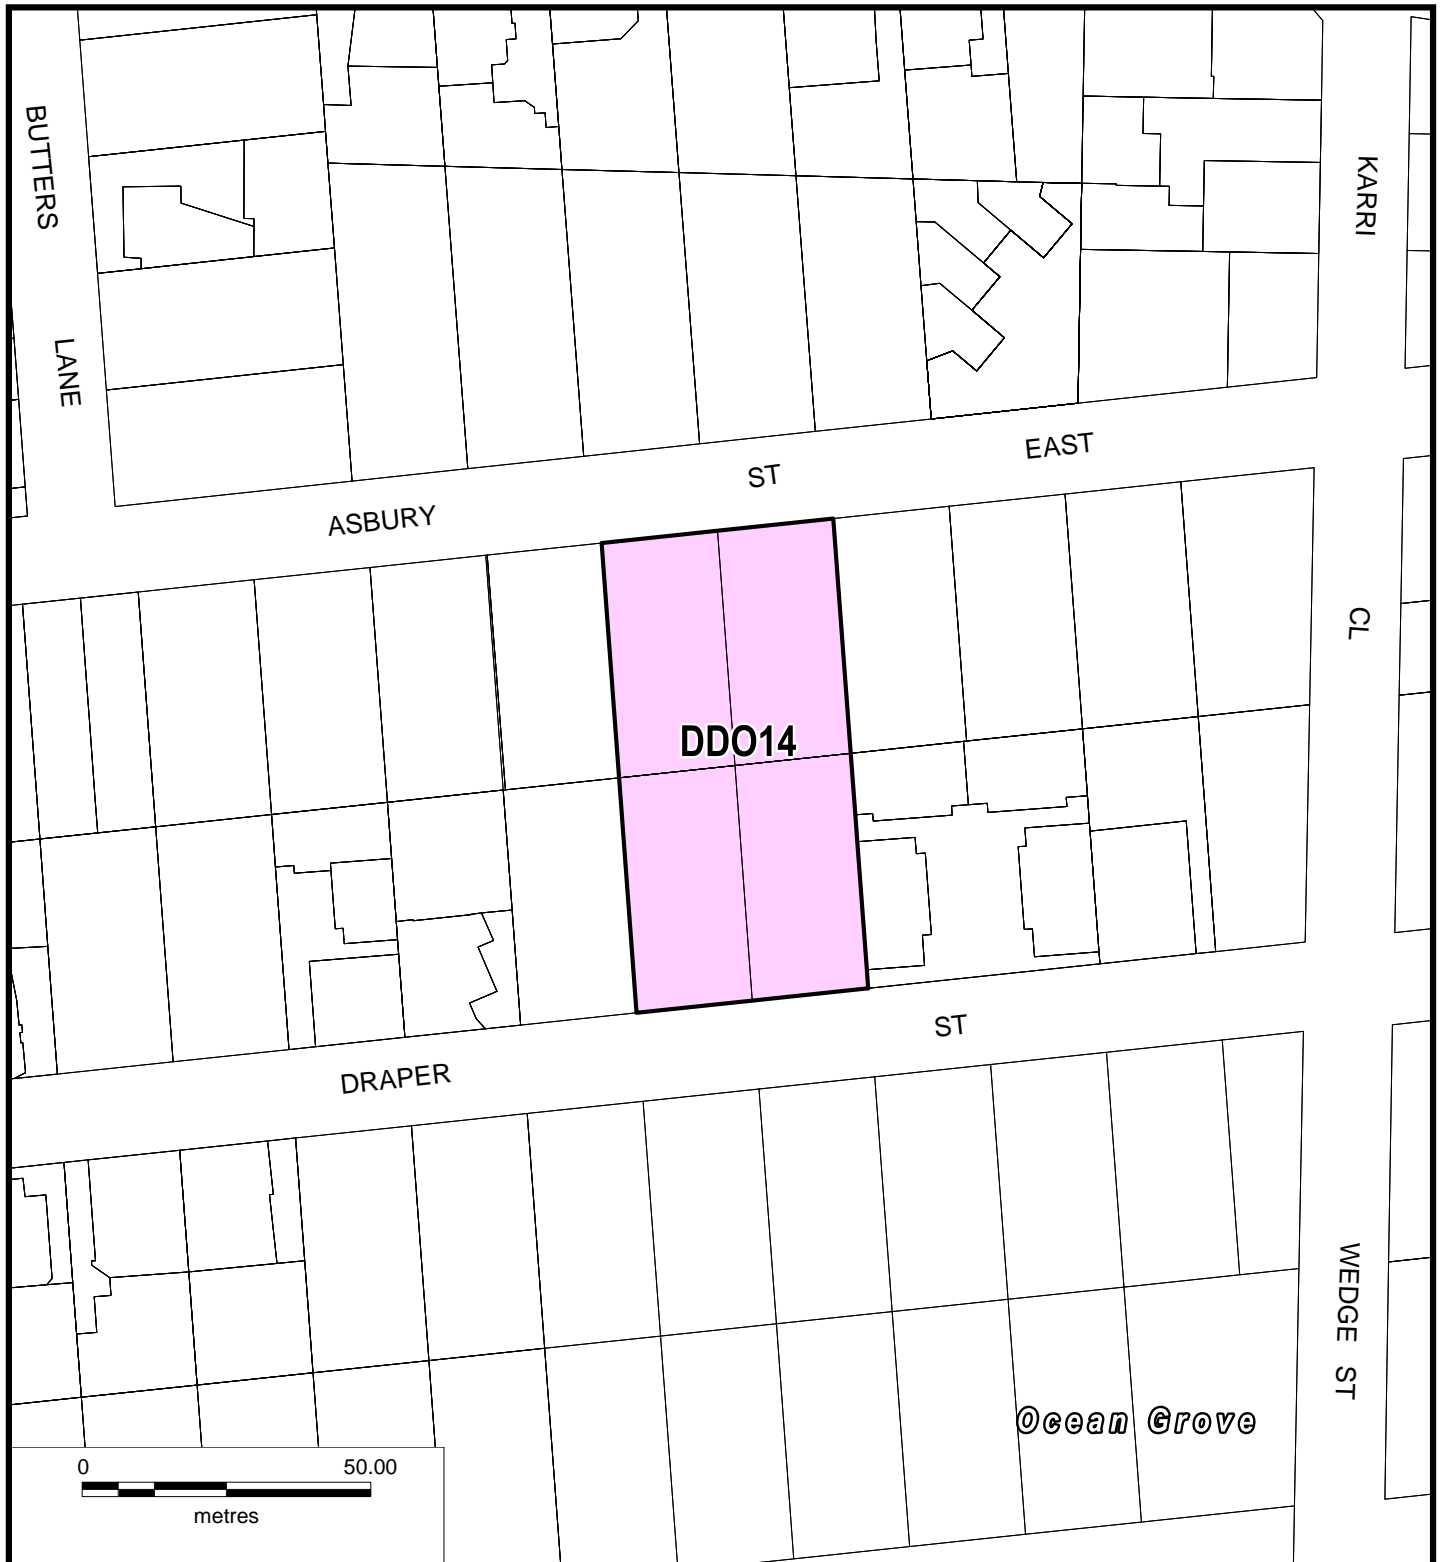

GREATER GEELONG PLANNING SCHEME LOCAL PROVISION

LEGEND

DDO14 DESIGN AND DEVELOPMENT
OVERLAY - SCHEDULE 14

Part of Planning Scheme Map 81DDO

AMENDMENT C299