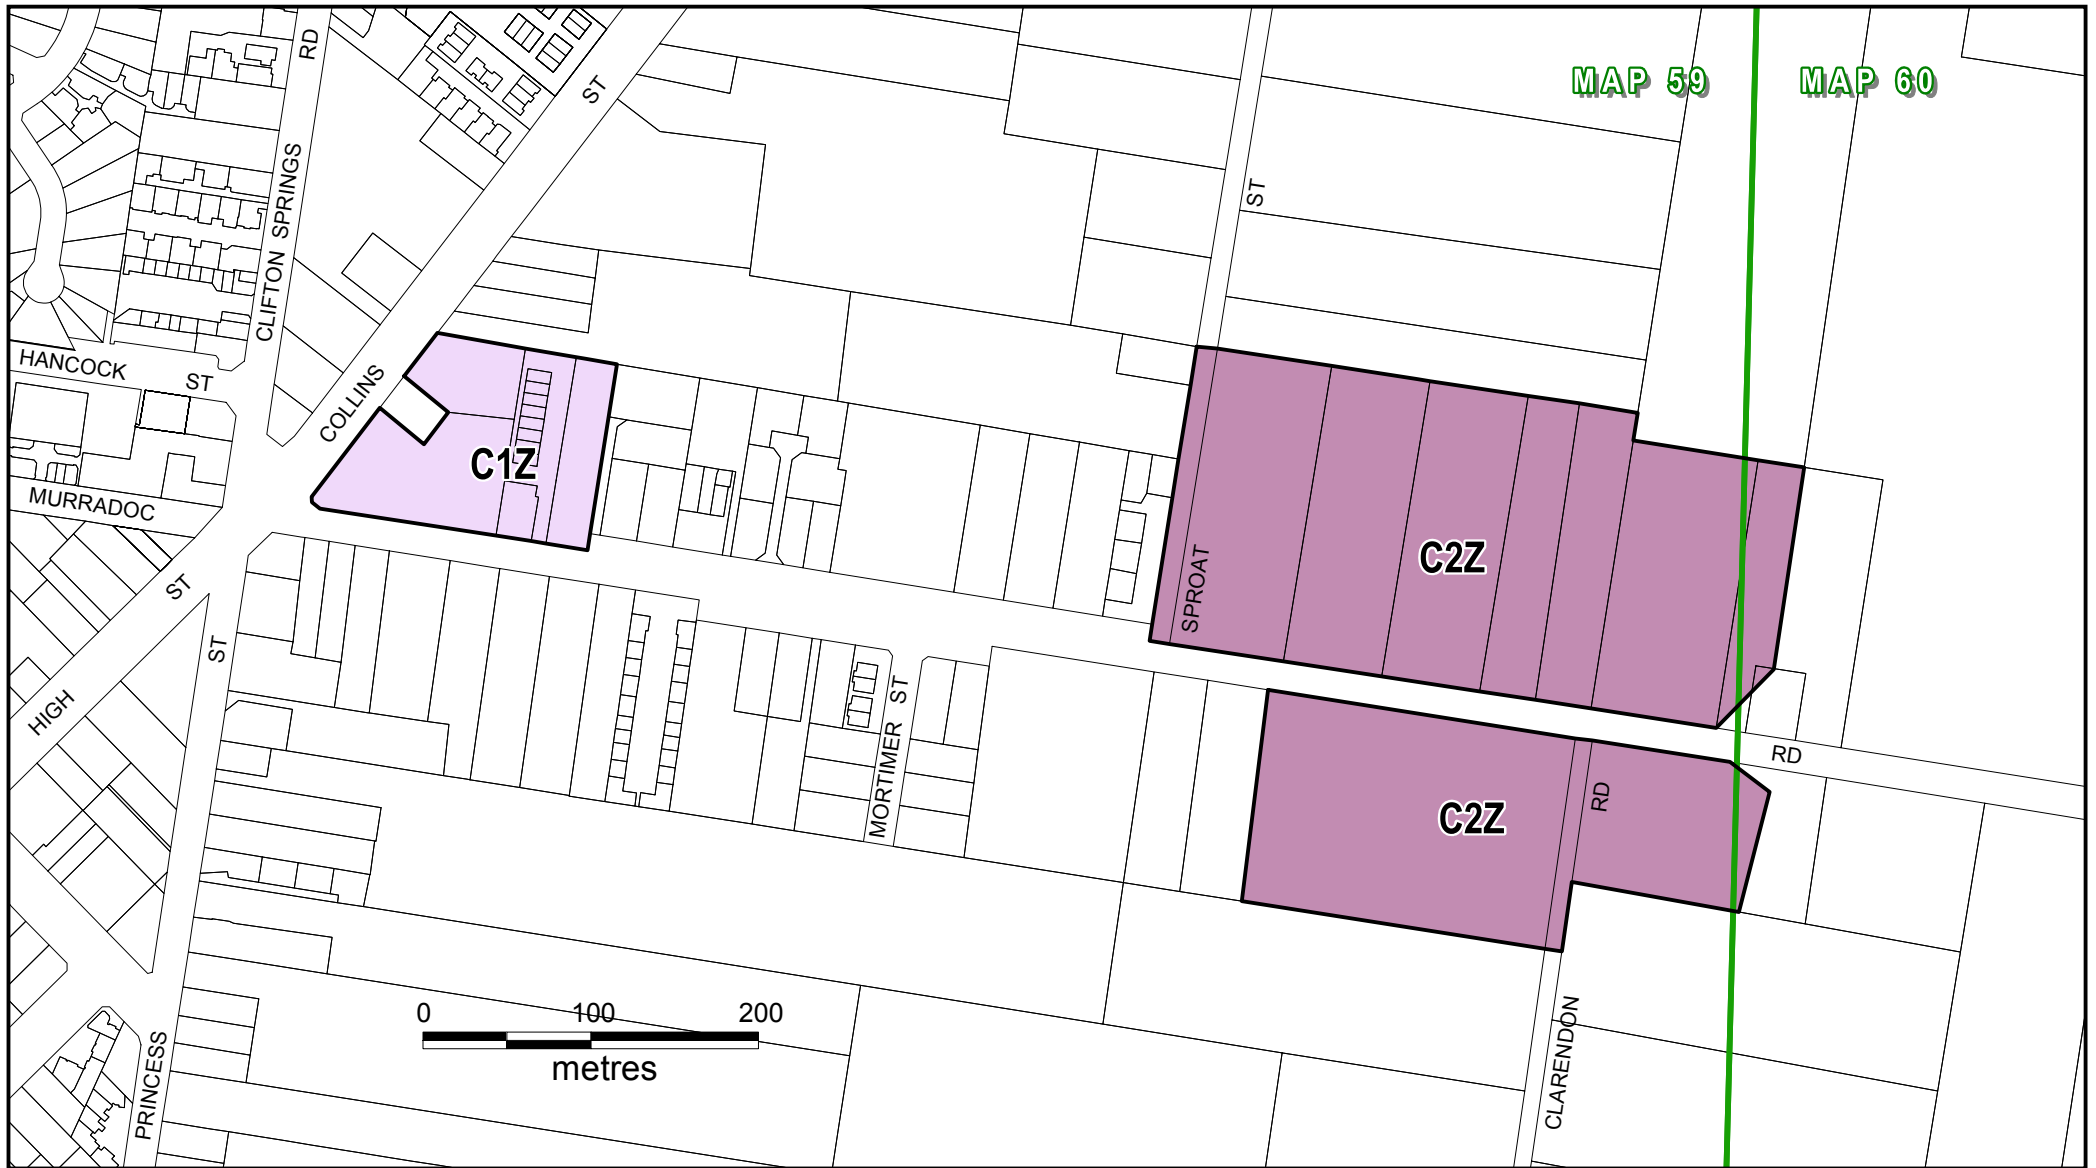

GREATER GEELONG PLANNING SCHEME - LOCAL PROVISION

MAP 59

MAP 60

Part of Planning Scheme Maps 59 & 60

LEGEND

-  C1Z COMMERCIAL 1 ZONE
-  C2Z COMMERCIAL 2 ZONE

AMENDMENT C283

Department of
Transport, Planning and
Local Infrastructure