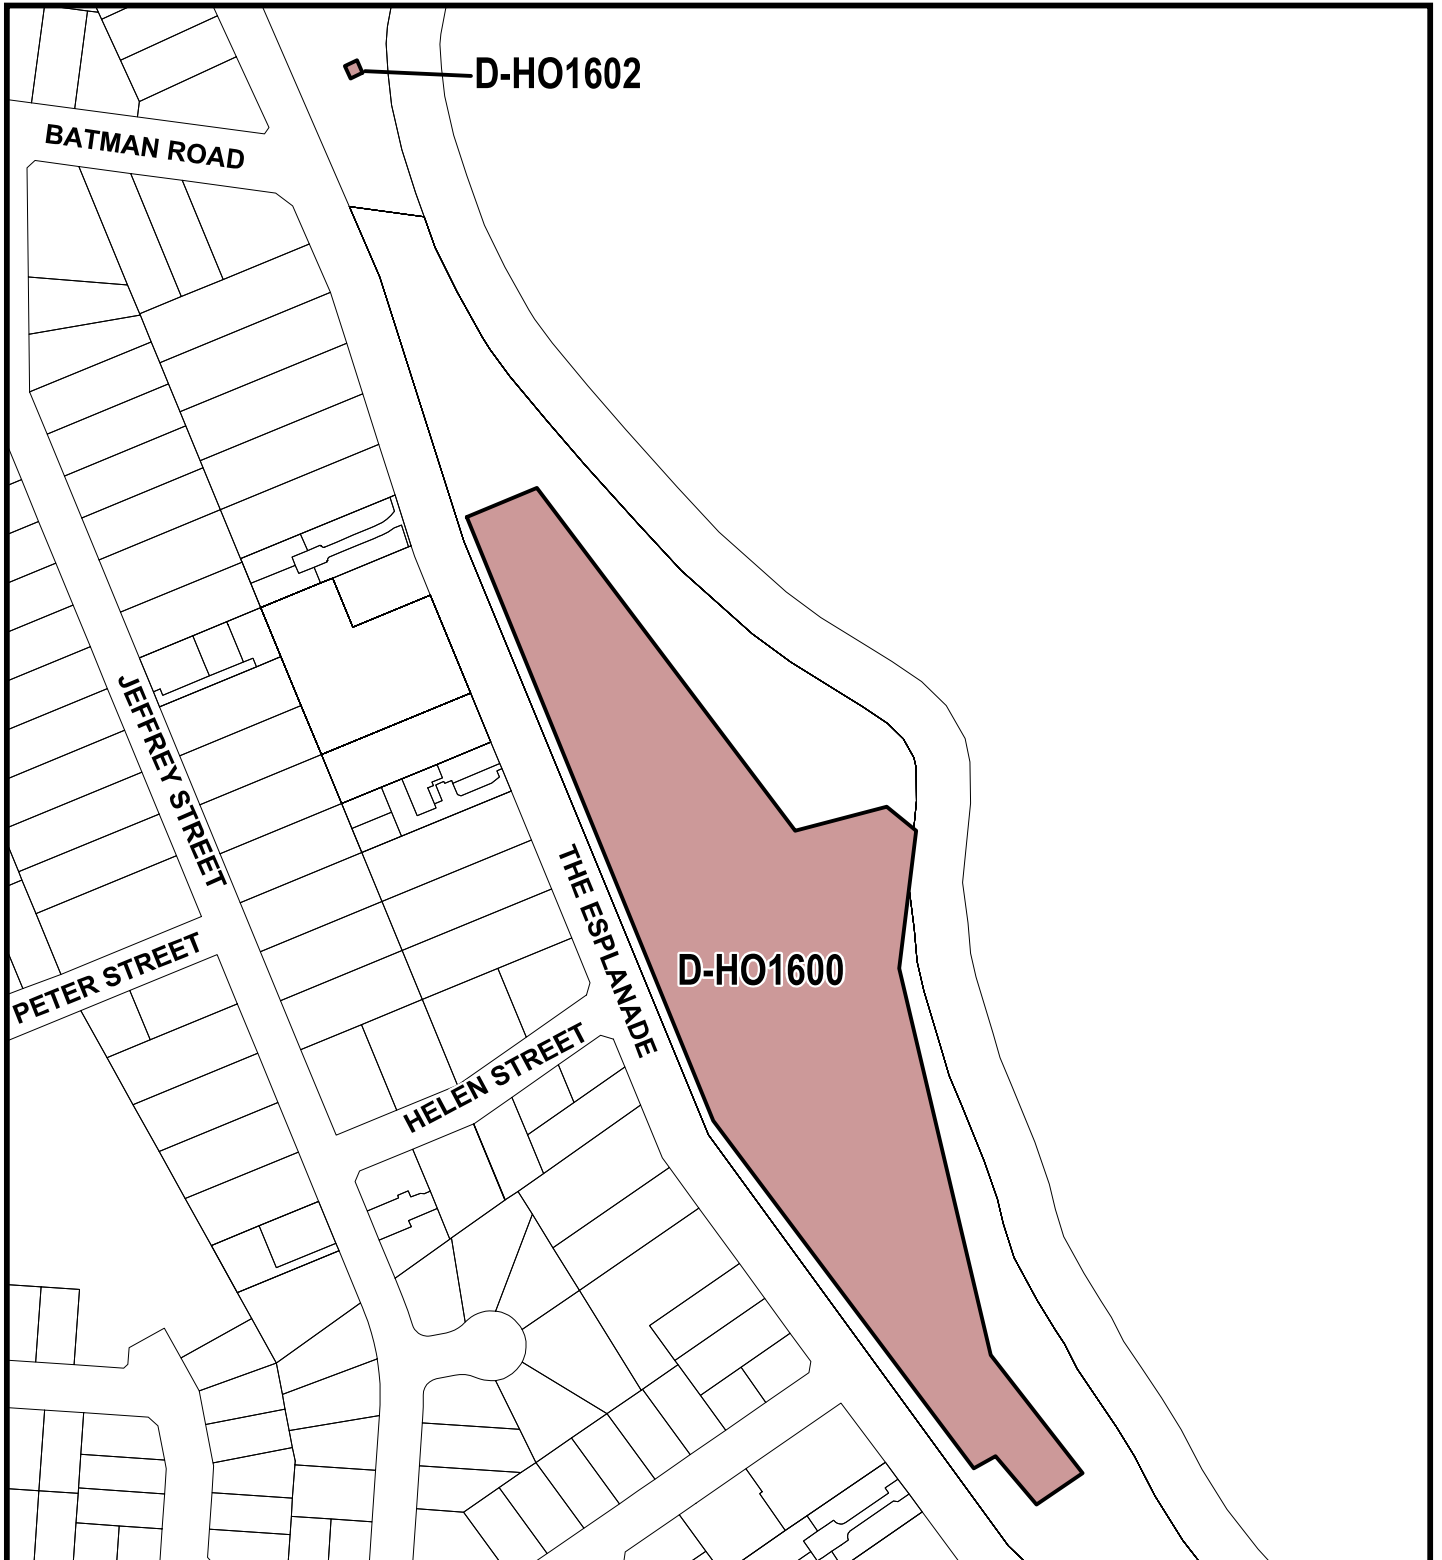

# GREATER GEELONG PLANNING SCHEME LOCAL PROVISION

Part of Planning Scheme Map 44HO

## LEGEND

 D-HO DELETE - HERITAGE OVERLAY