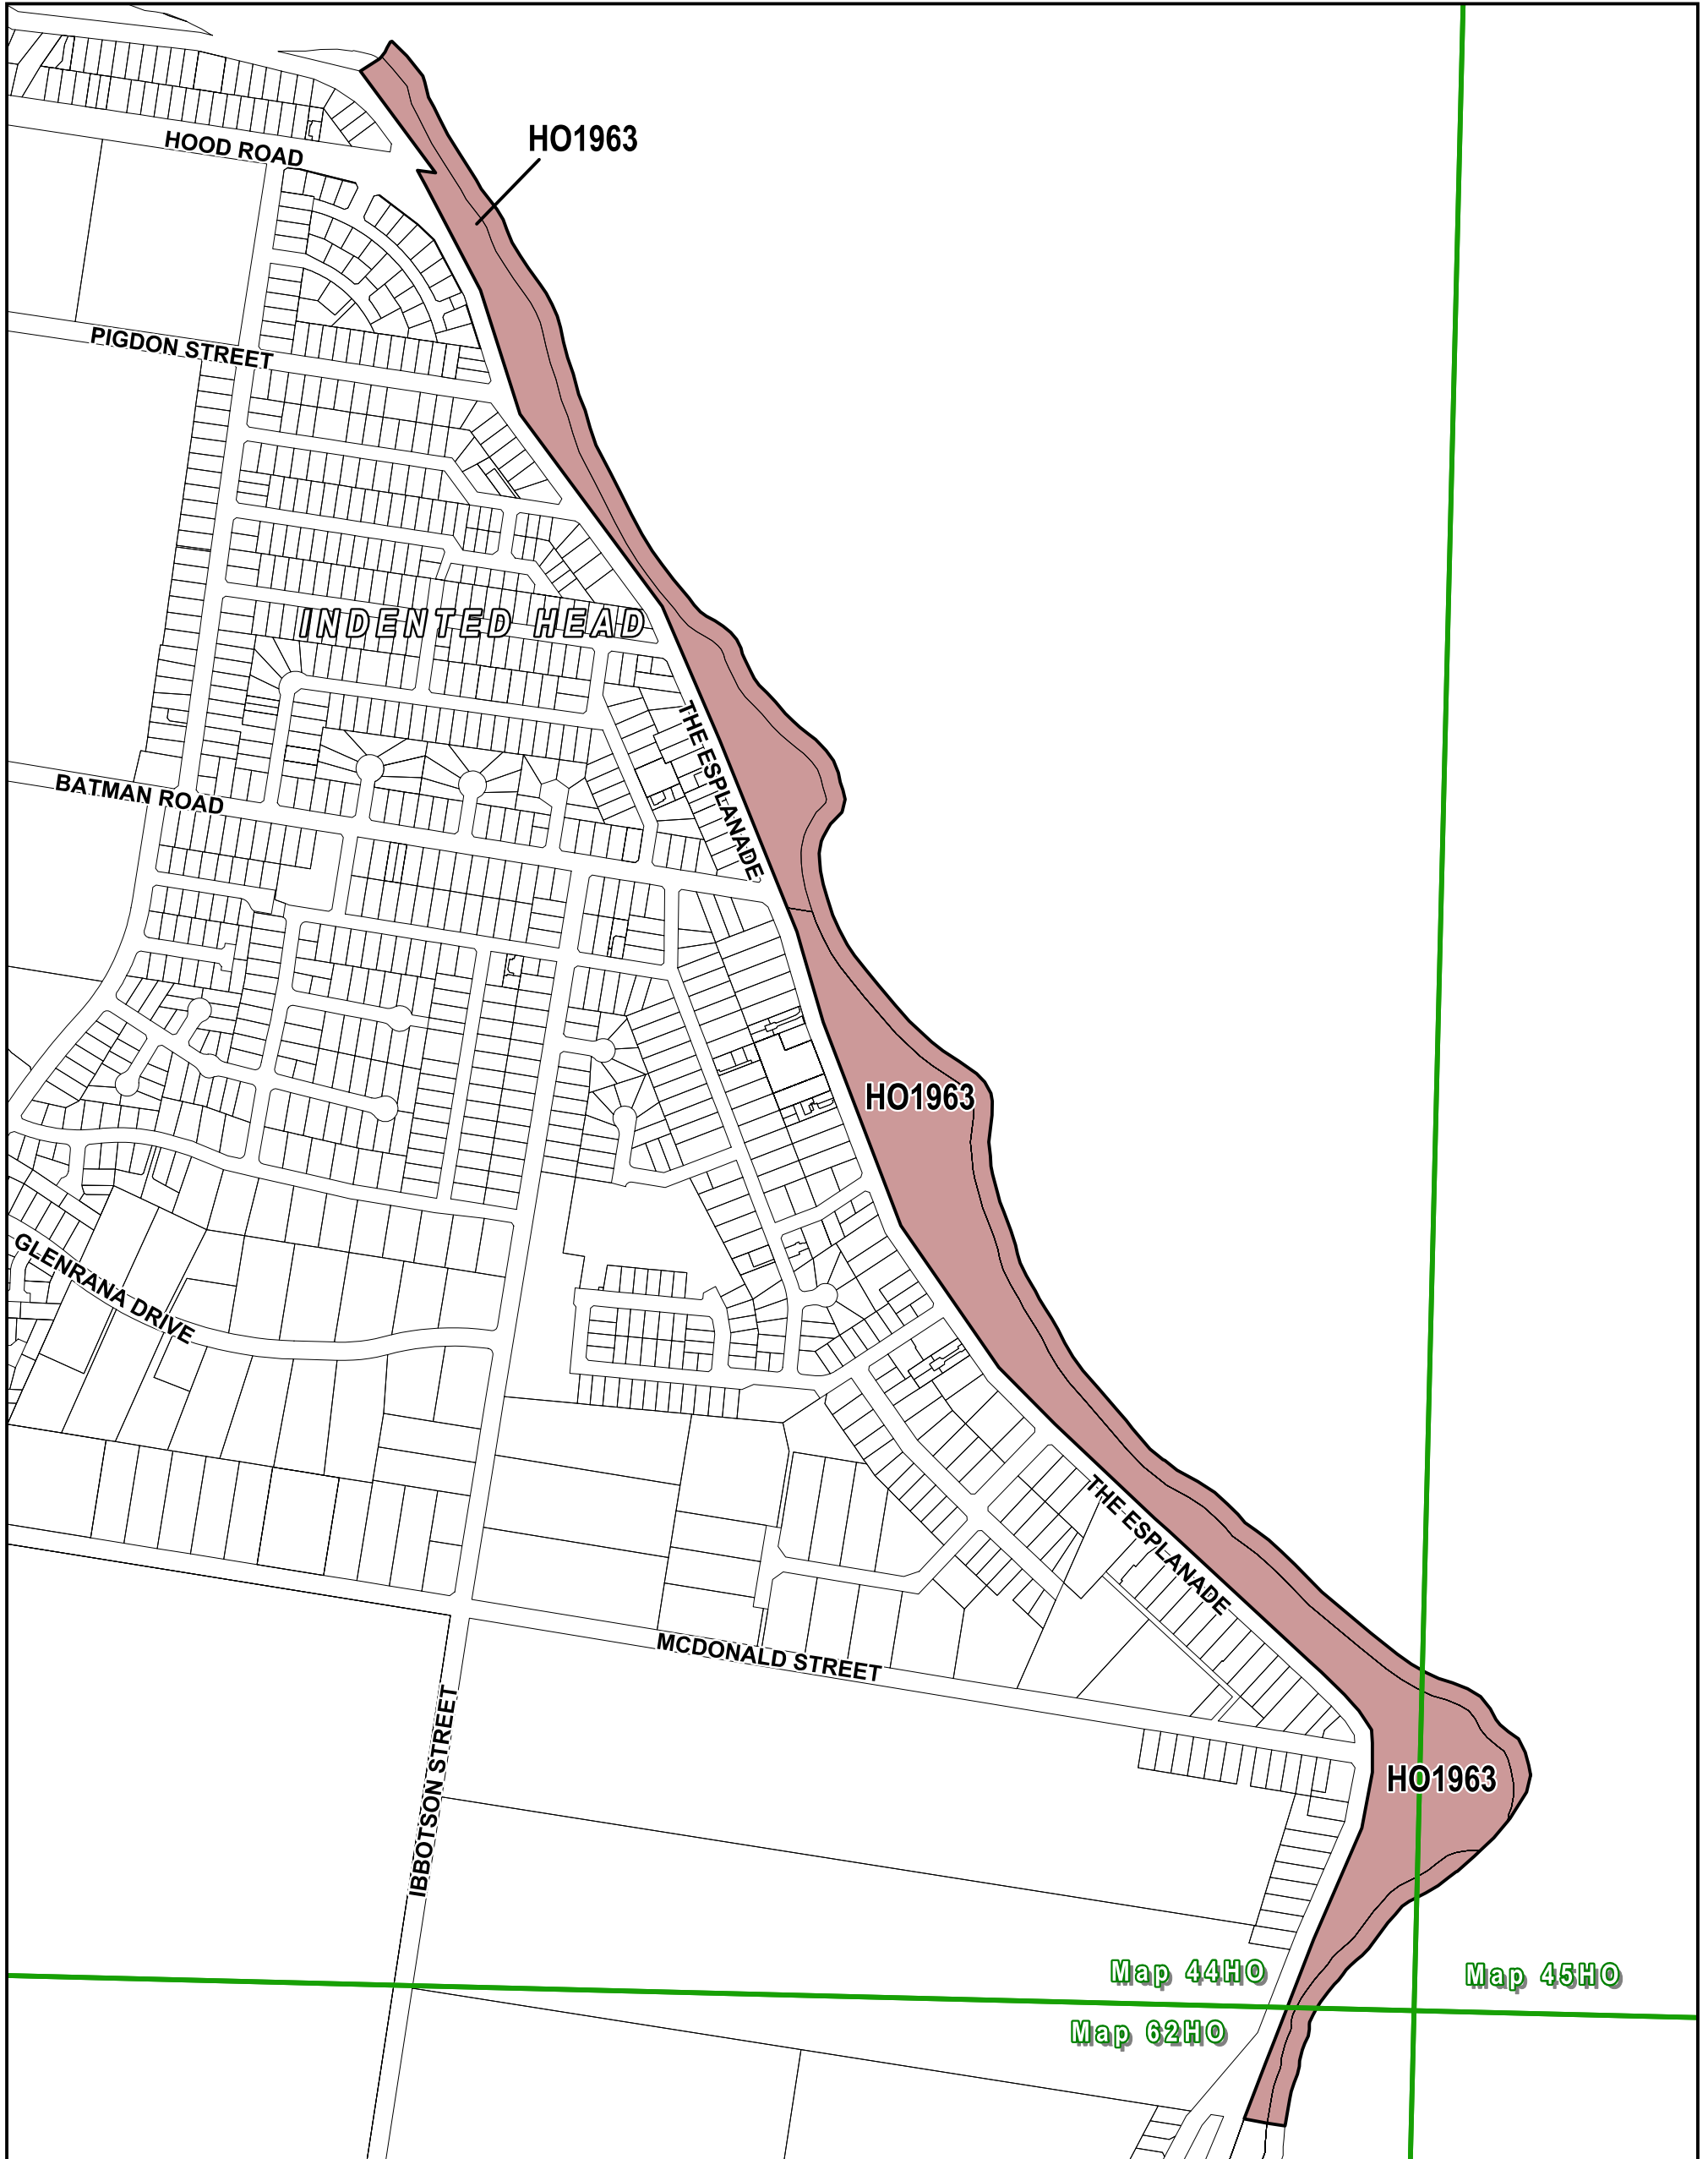

GREATER GEELONG PLANNING SCHEME

LEGEND

HO1963 HERITAGE OVERLAY (HO1963)

Part of Planning Scheme Map 44HO, 45HO & 62HO

AMENDMENT C274

| Planning Mapping Services |
| Amendments Coordination Team |
| Planning & Building Systems |
| Planning, Building & Heritage |

Department of
Transport, Planning and
Local Infrastructure