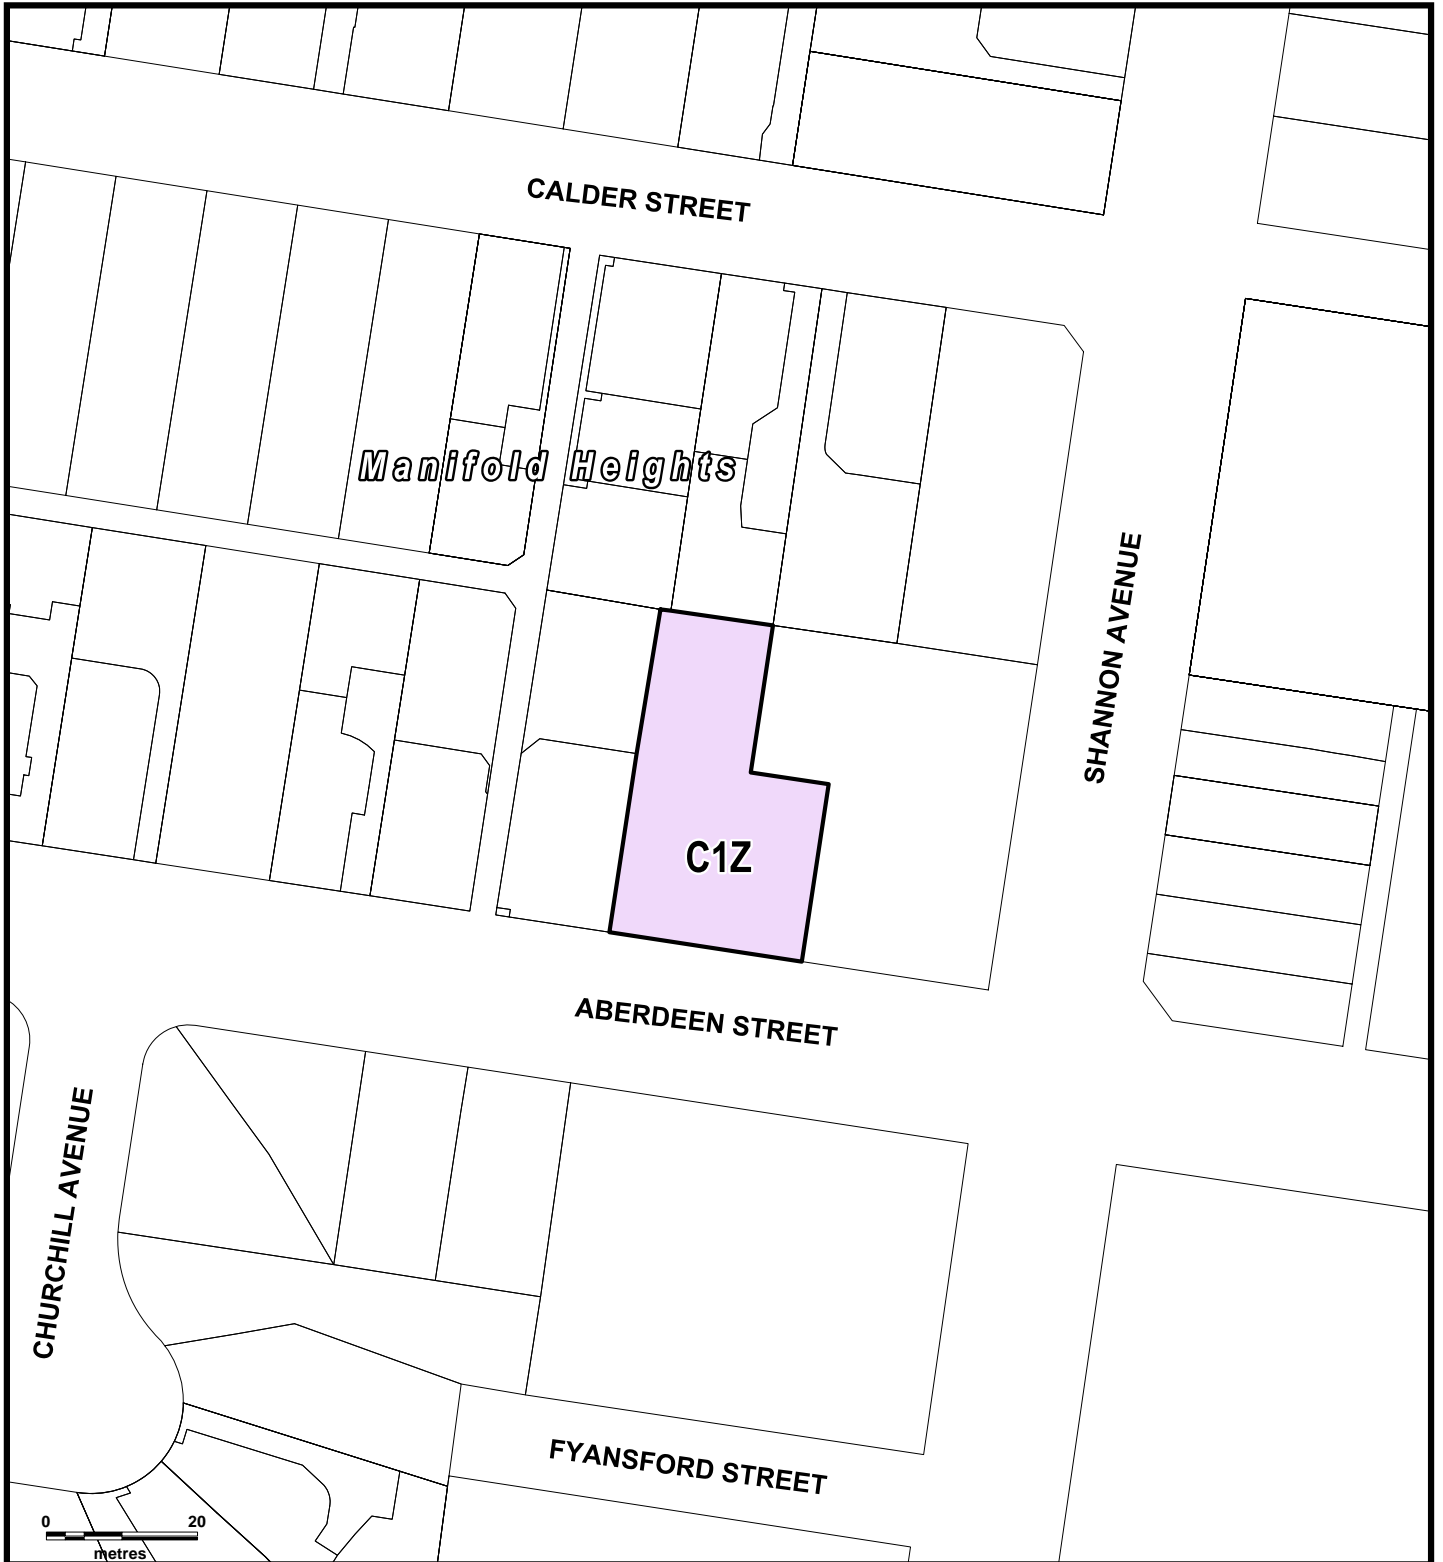

GREATER GEELONG PLANNING SCHEME LOCAL PROVISION

LEGEND

Part of Planning Scheme Map 49

 C1Z Commercial 1 Zone

AMENDMENT C302