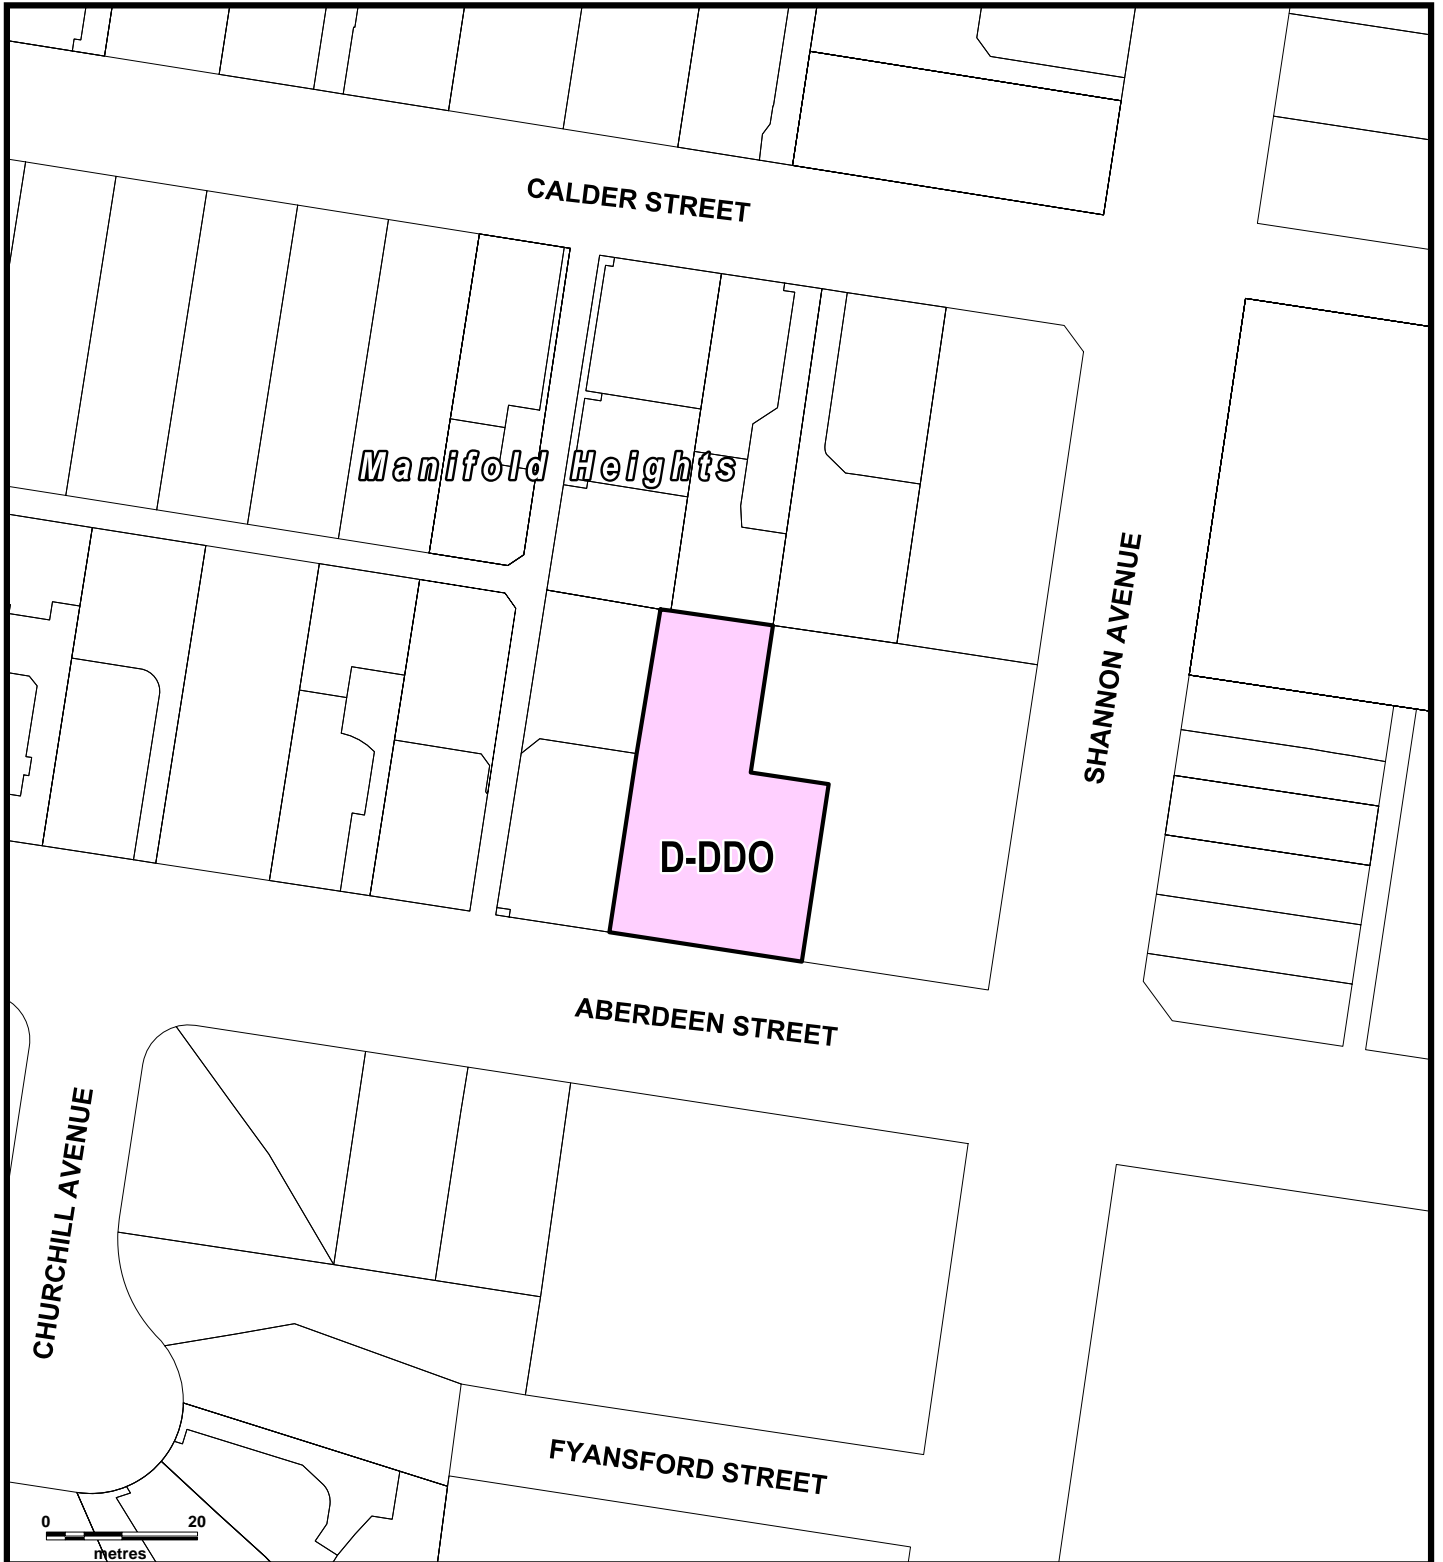

GREATER GEELONG PLANNING SCHEME LOCAL PROVISION

LEGEND

Part of Planning Scheme Map 49DDO14

D-DDO

Deletion of Design and Development Overlay

AMENDMENT C302