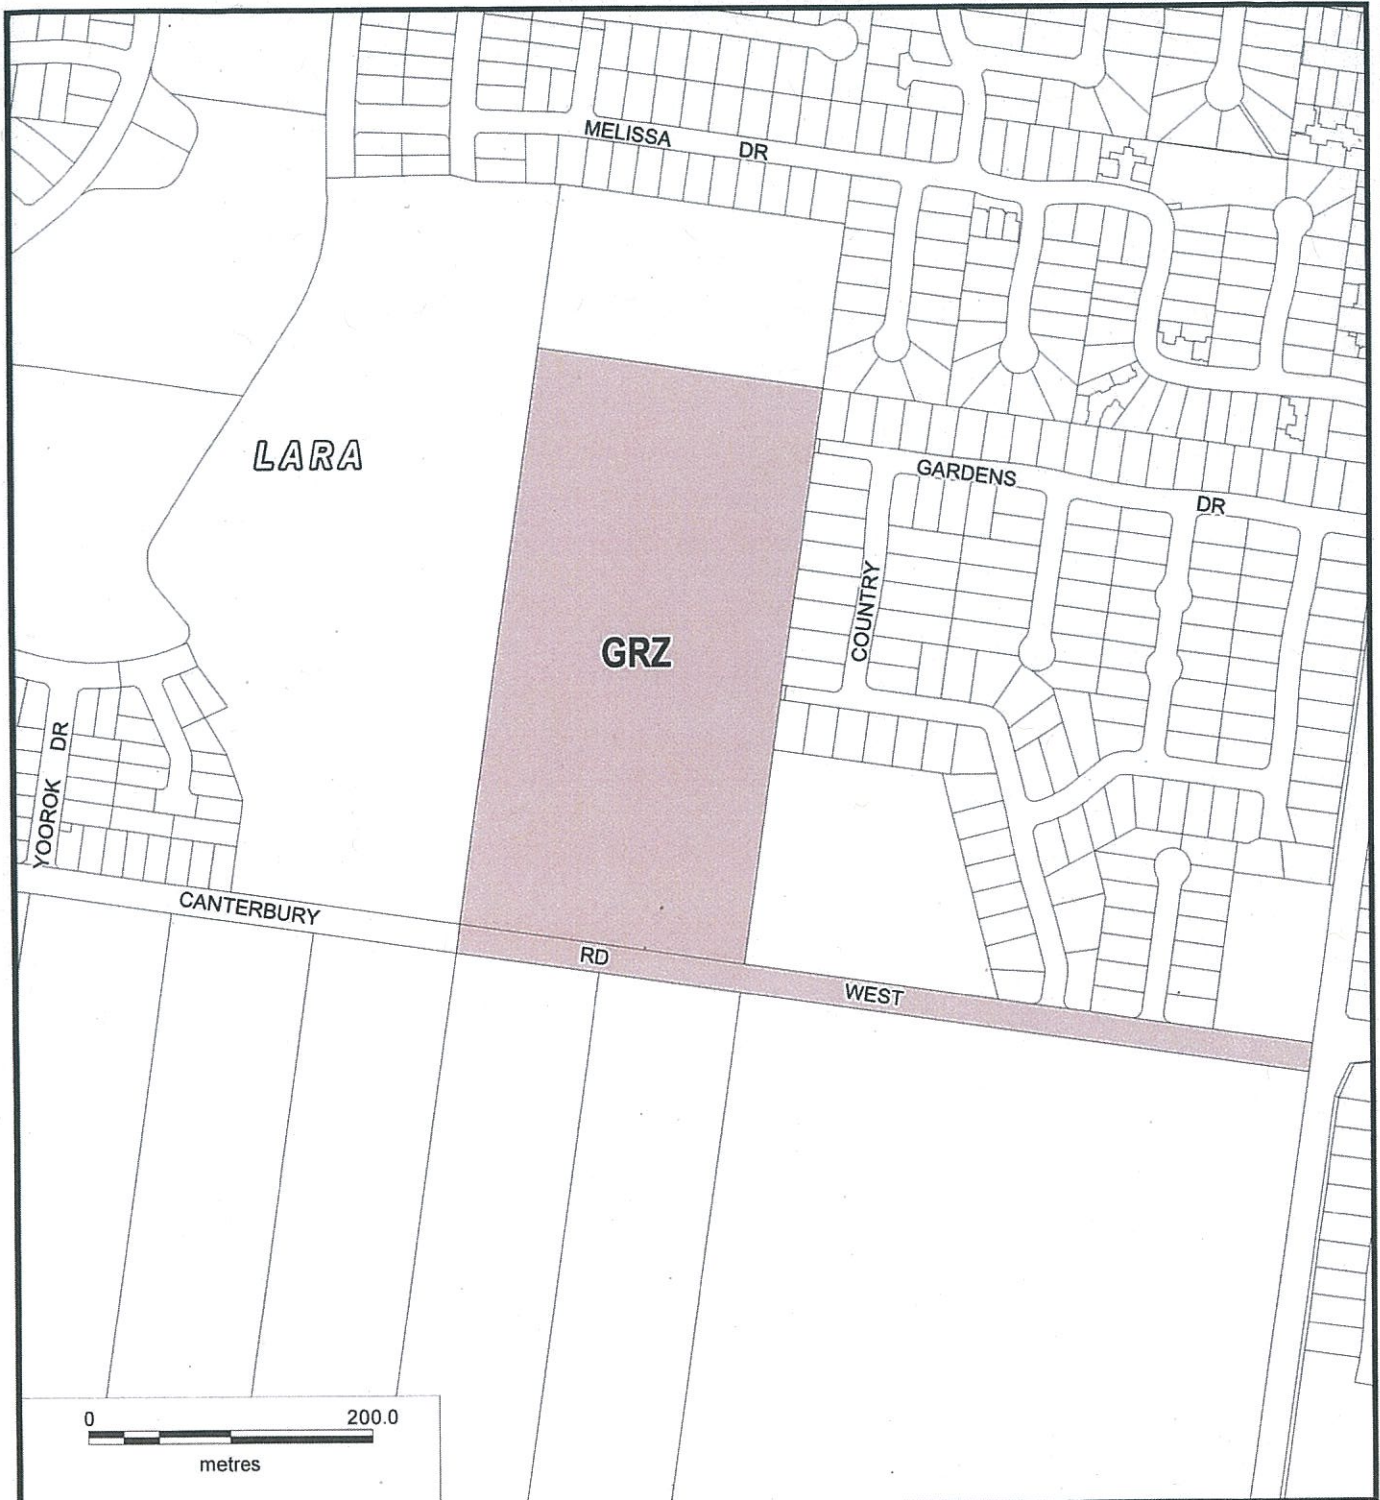

GREATER GEELONG PLANNING SCHEME LOCAL PROVISION

LEGEND

Part of Planning Scheme Map 18

GRZ GENERAL RESIDENTIAL ZONE

AMENDMENT C266

| Planning Mapping Services |
| Amendments Coordination Team |
| Planning & Building Systems |
| Planning, Building & Heritage |