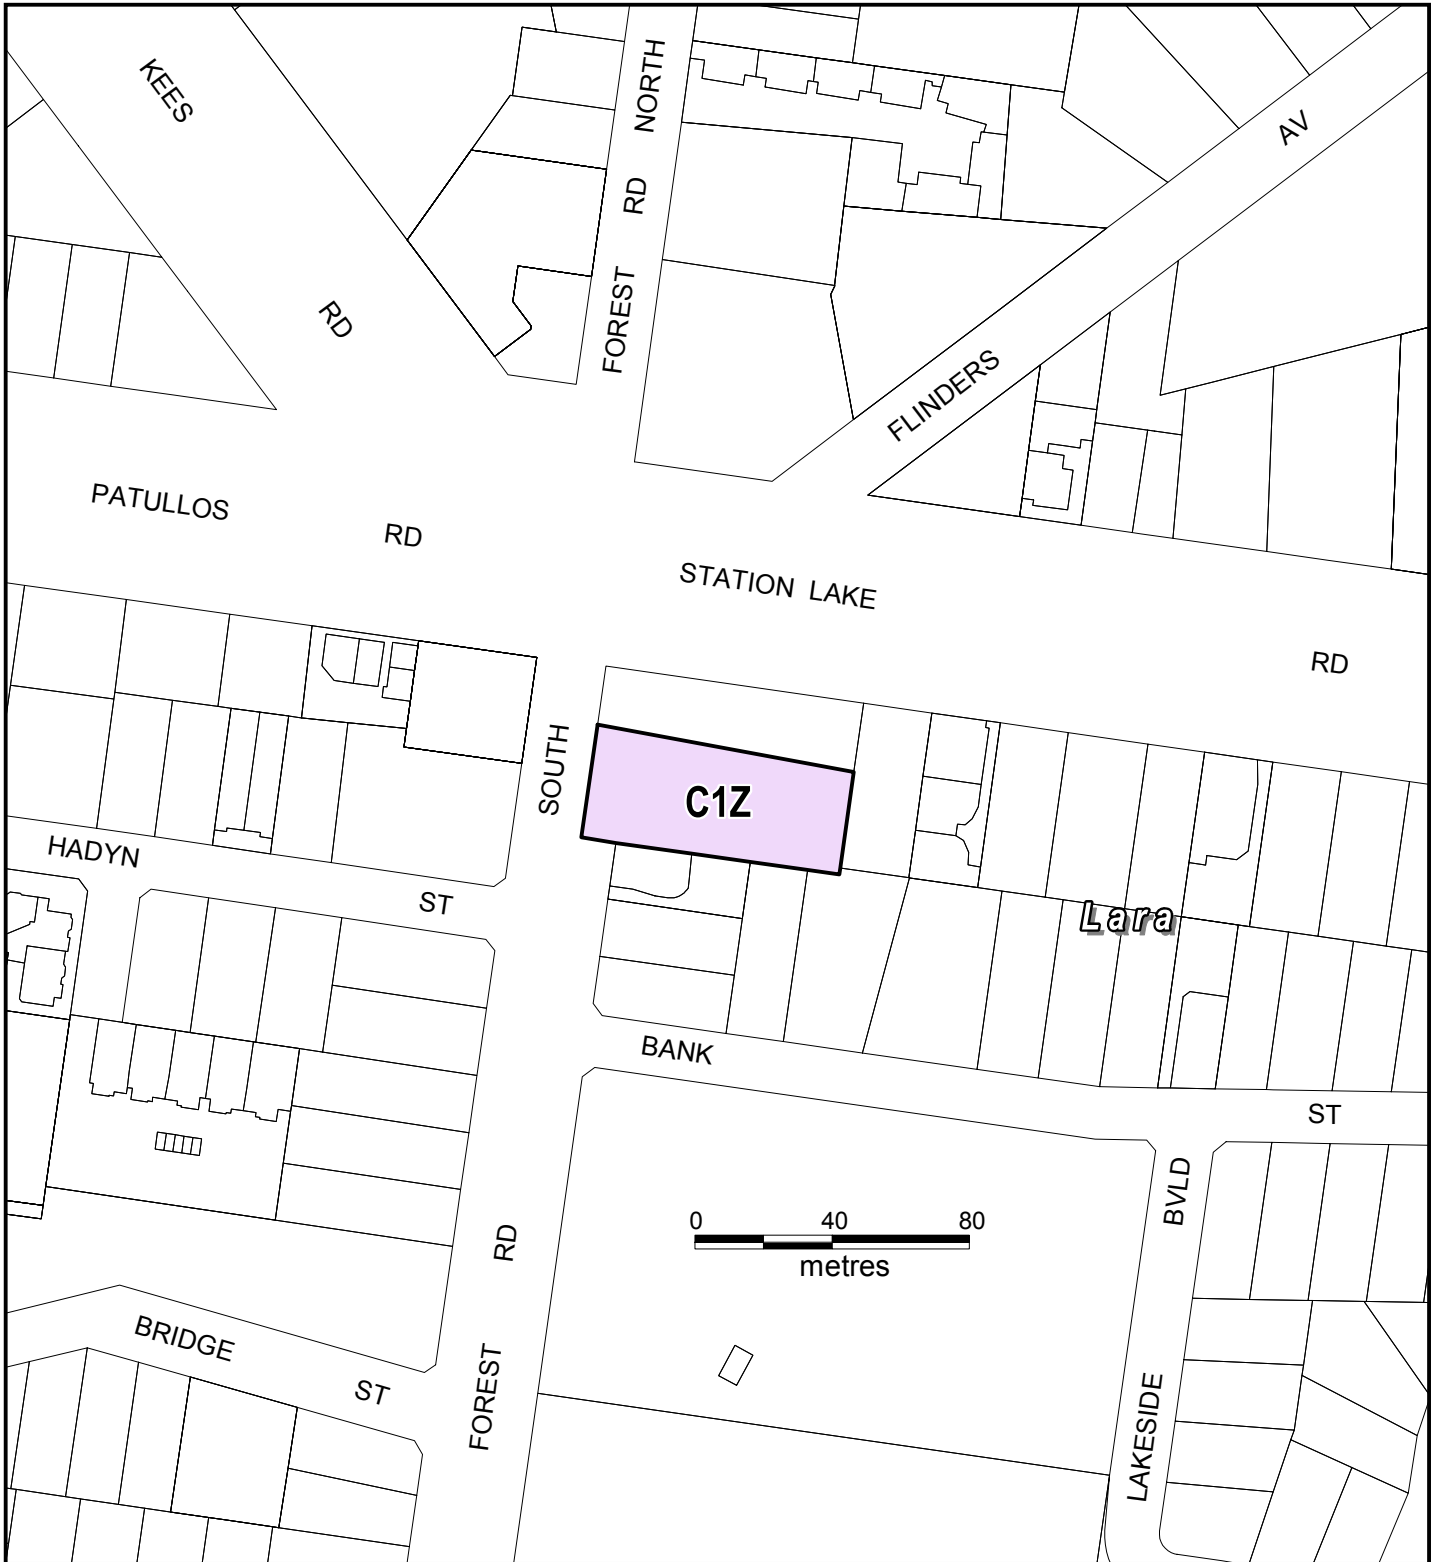

# GREATER GEELONG PLANNING SCHEME LOCAL PROVISION

## LEGEND

**C12** COMMERCIAL 1 ZONE

Part of Planning Scheme Map 18