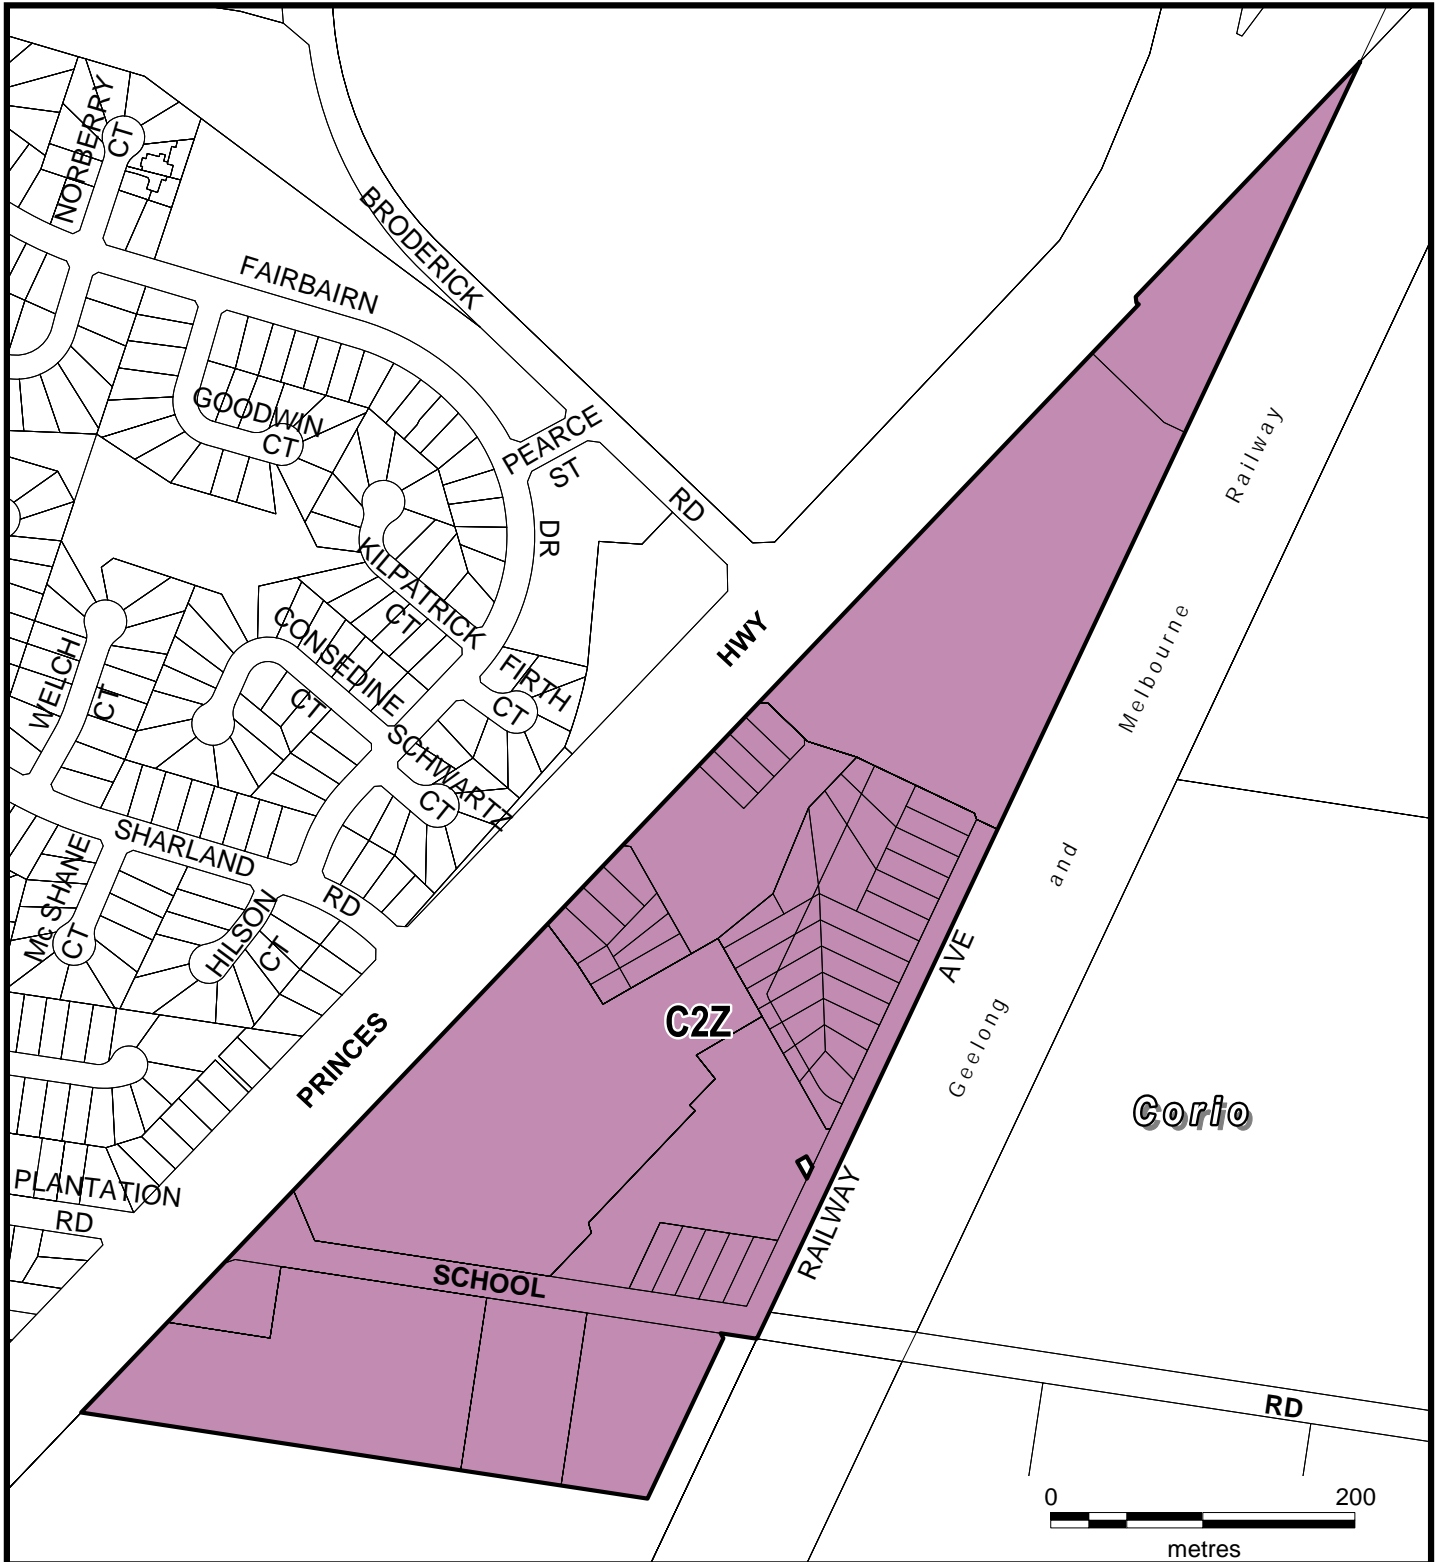

GREATER GEELONG PLANNING SCHEME LOCAL PROVISION

LEGEND

C2Z Commercial 2 Zone

Part of Planning Scheme Map 26

AMENDMENT C282