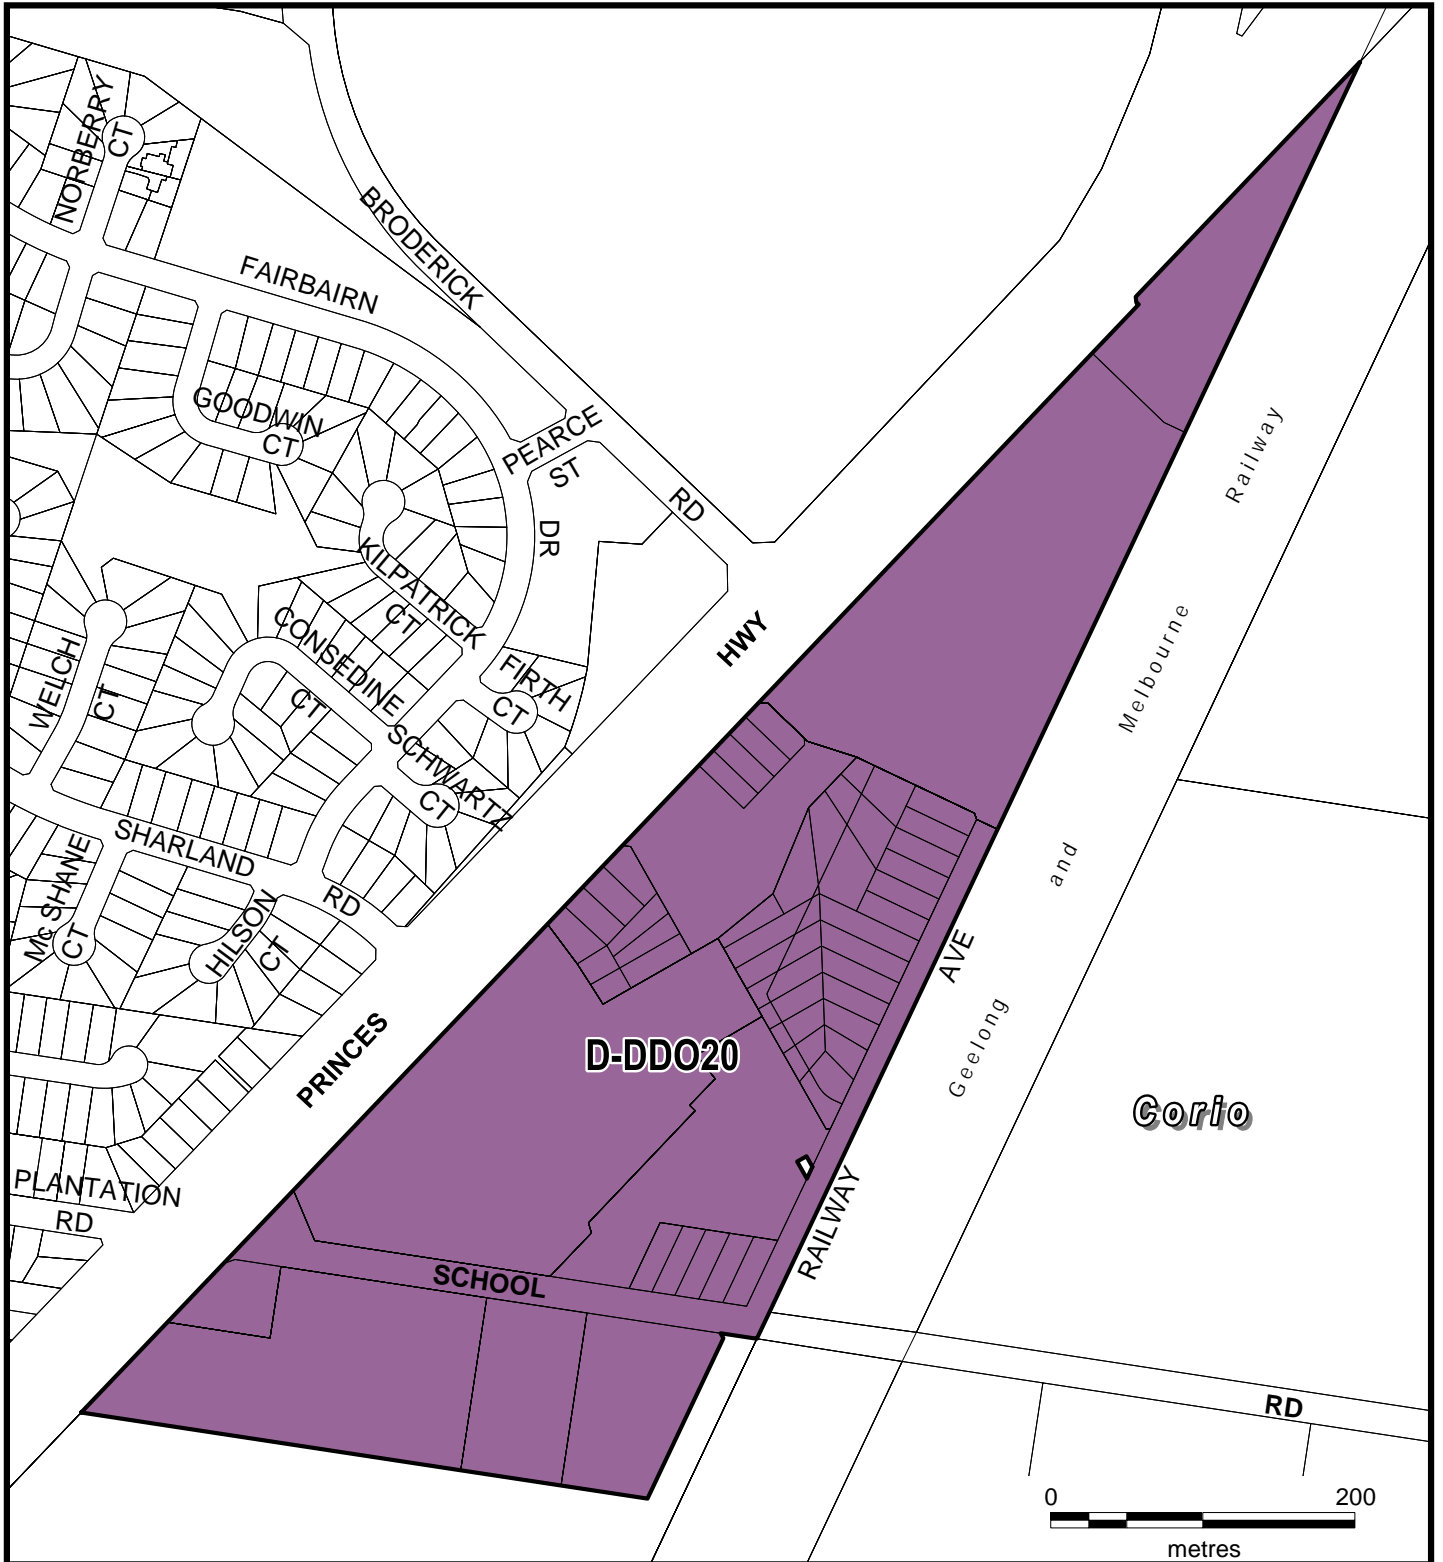

GREATER GEELONG PLANNING SCHEME LOCAL PROVISION

LEGEND

Part of Planning Scheme Map 26DDO

Area to be deleted from a Design and Development Overlay (DDO20)

AMENDMENT C282