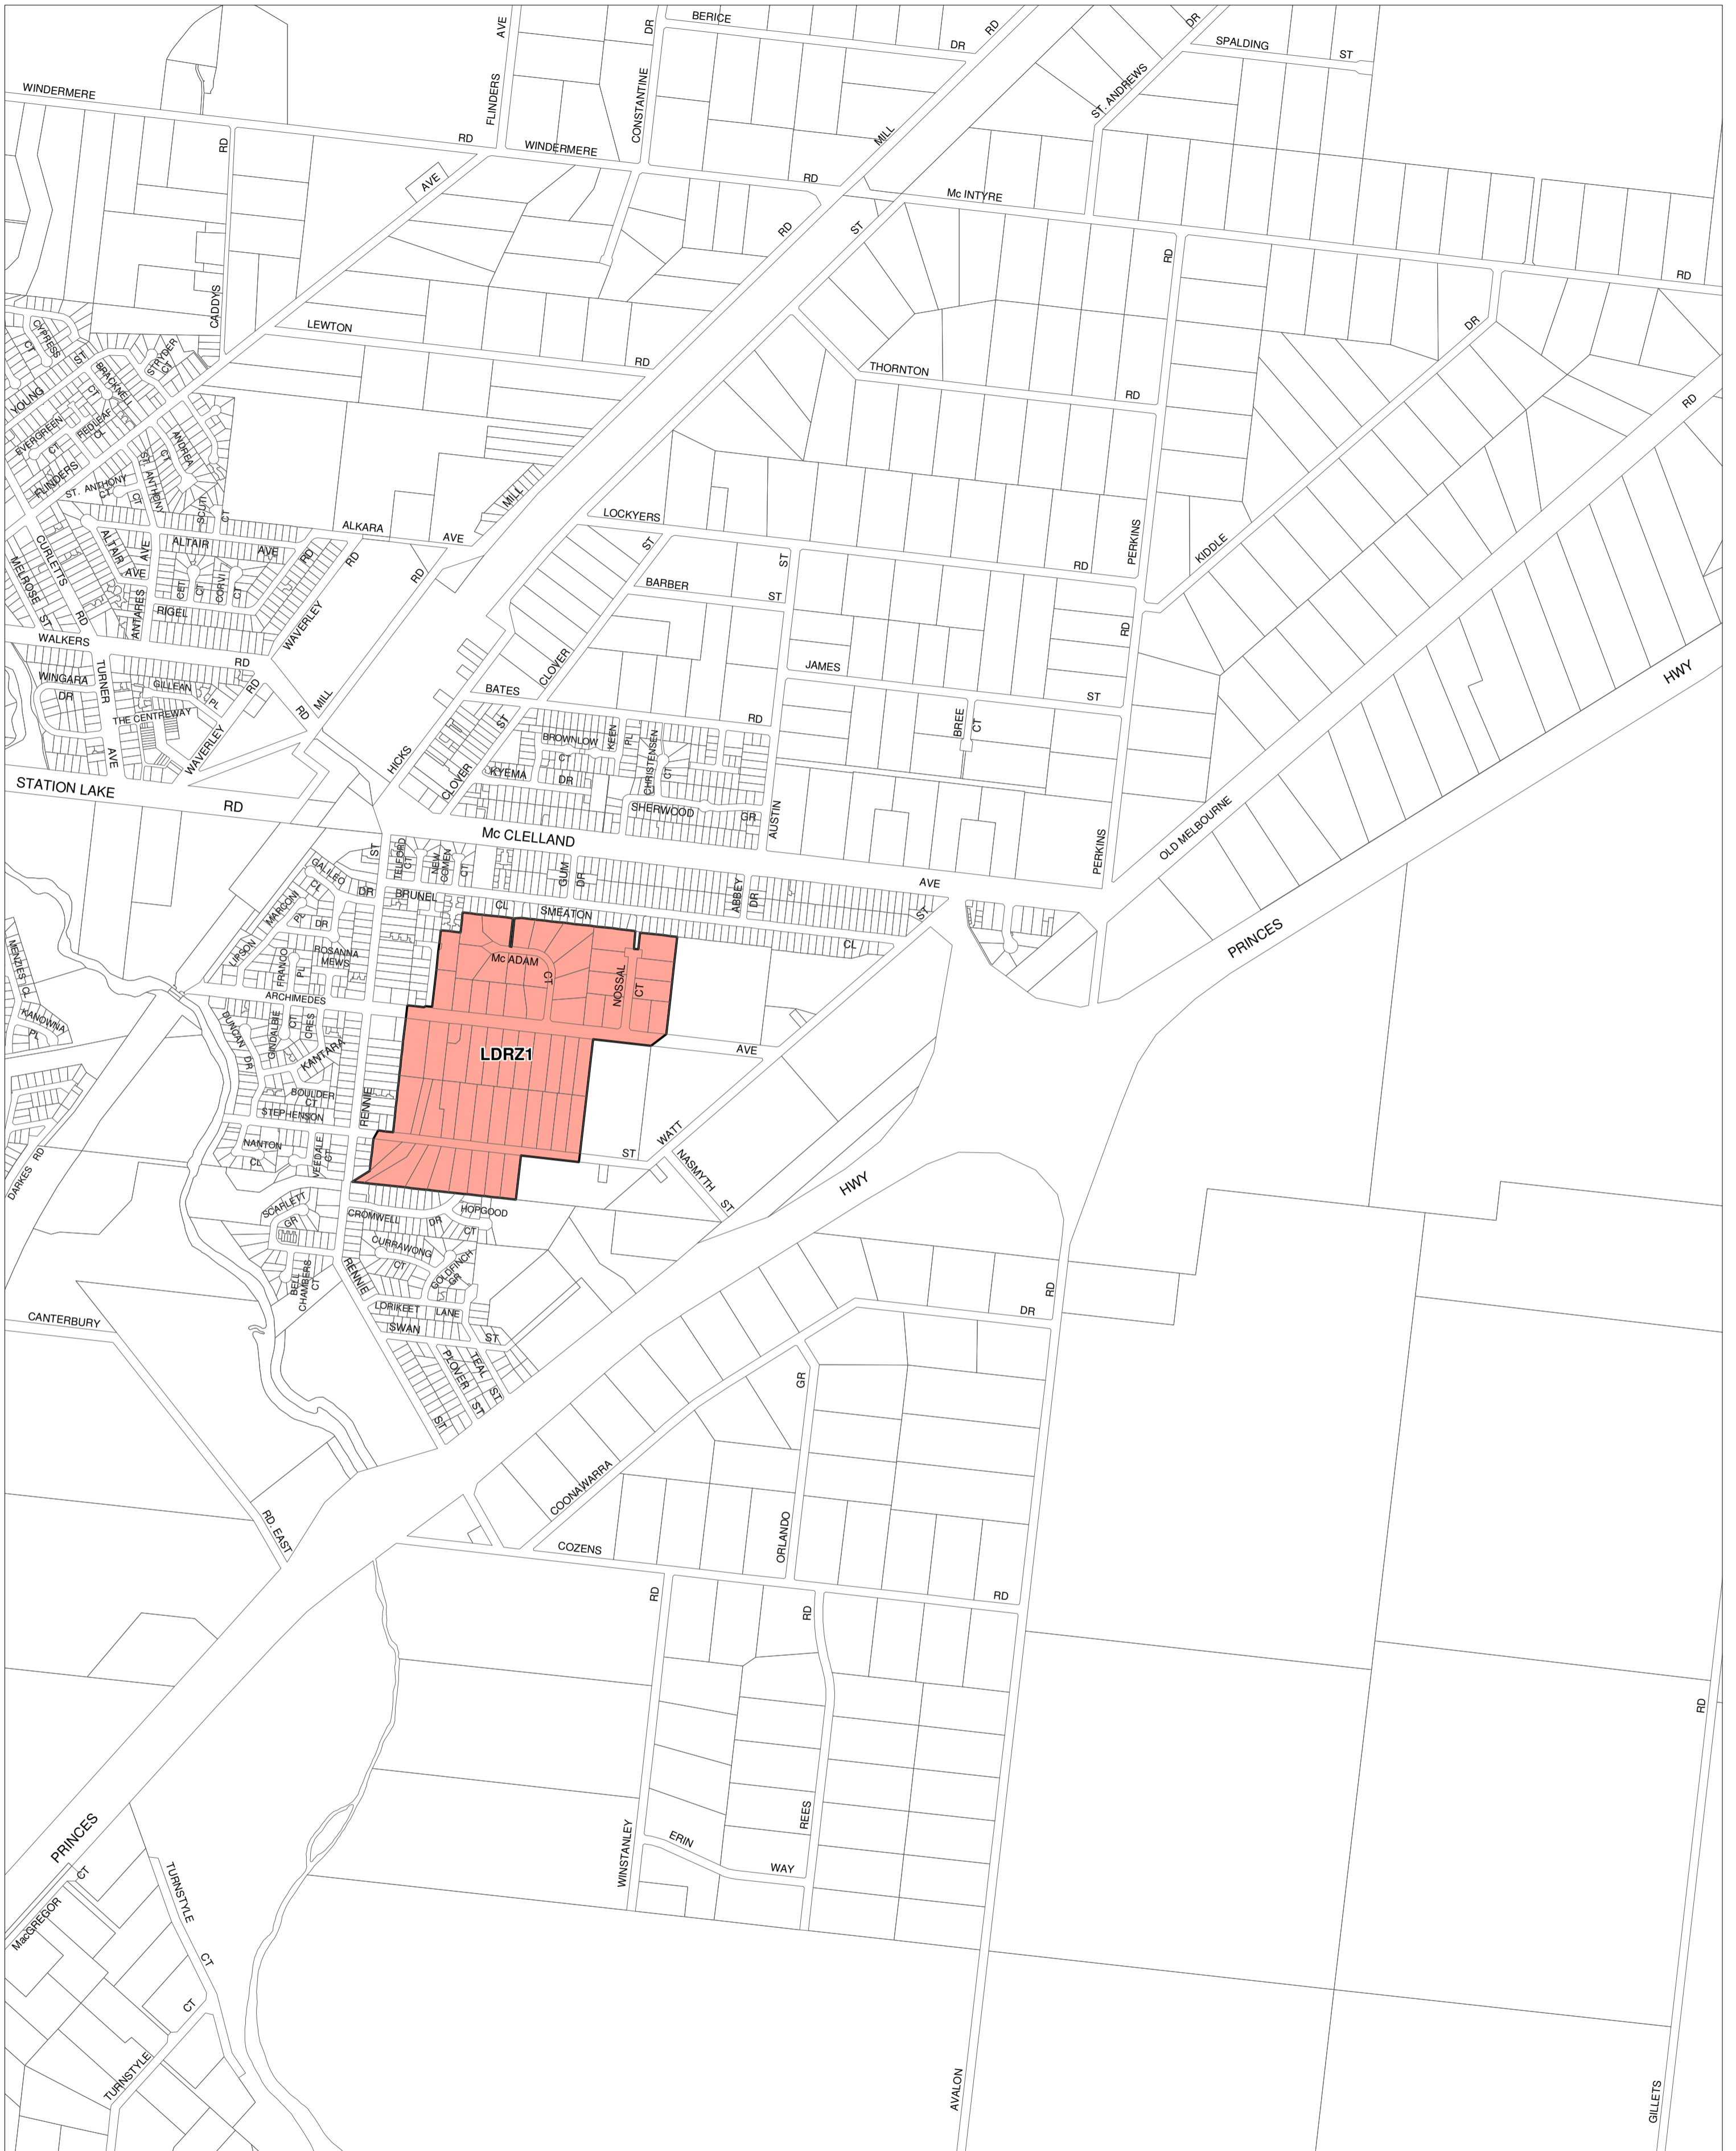

GREATER GEELONG PLANNING SCHEME - LOCAL PROVISION

Residential
LDRZ1 Low Density Residential Zone - Schedule 1

AUSTRALIAN MAP GRID ZONE 55

INDEX TO ADJOINING METRIC SERIES MAP

1	2	3	4
5	6	7	8
9	10	11	12
13	14	15	16
17	18	19	20
21	22	23	24
25	26	27	28
29	30	31	32
33	34	35	36
37	38	39	40
41	42	43	44
45	46	47	48
49	50	51	52
53	54	55	56
57	58	59	60
61	62	63	64
65	66	67	68
69	70	71	72
73	74	75	76
77	78	79	80
81	82	83	84
85	86	87	88
89	90	91	92

Printed: 29/4/2014

AMENDMENT C309