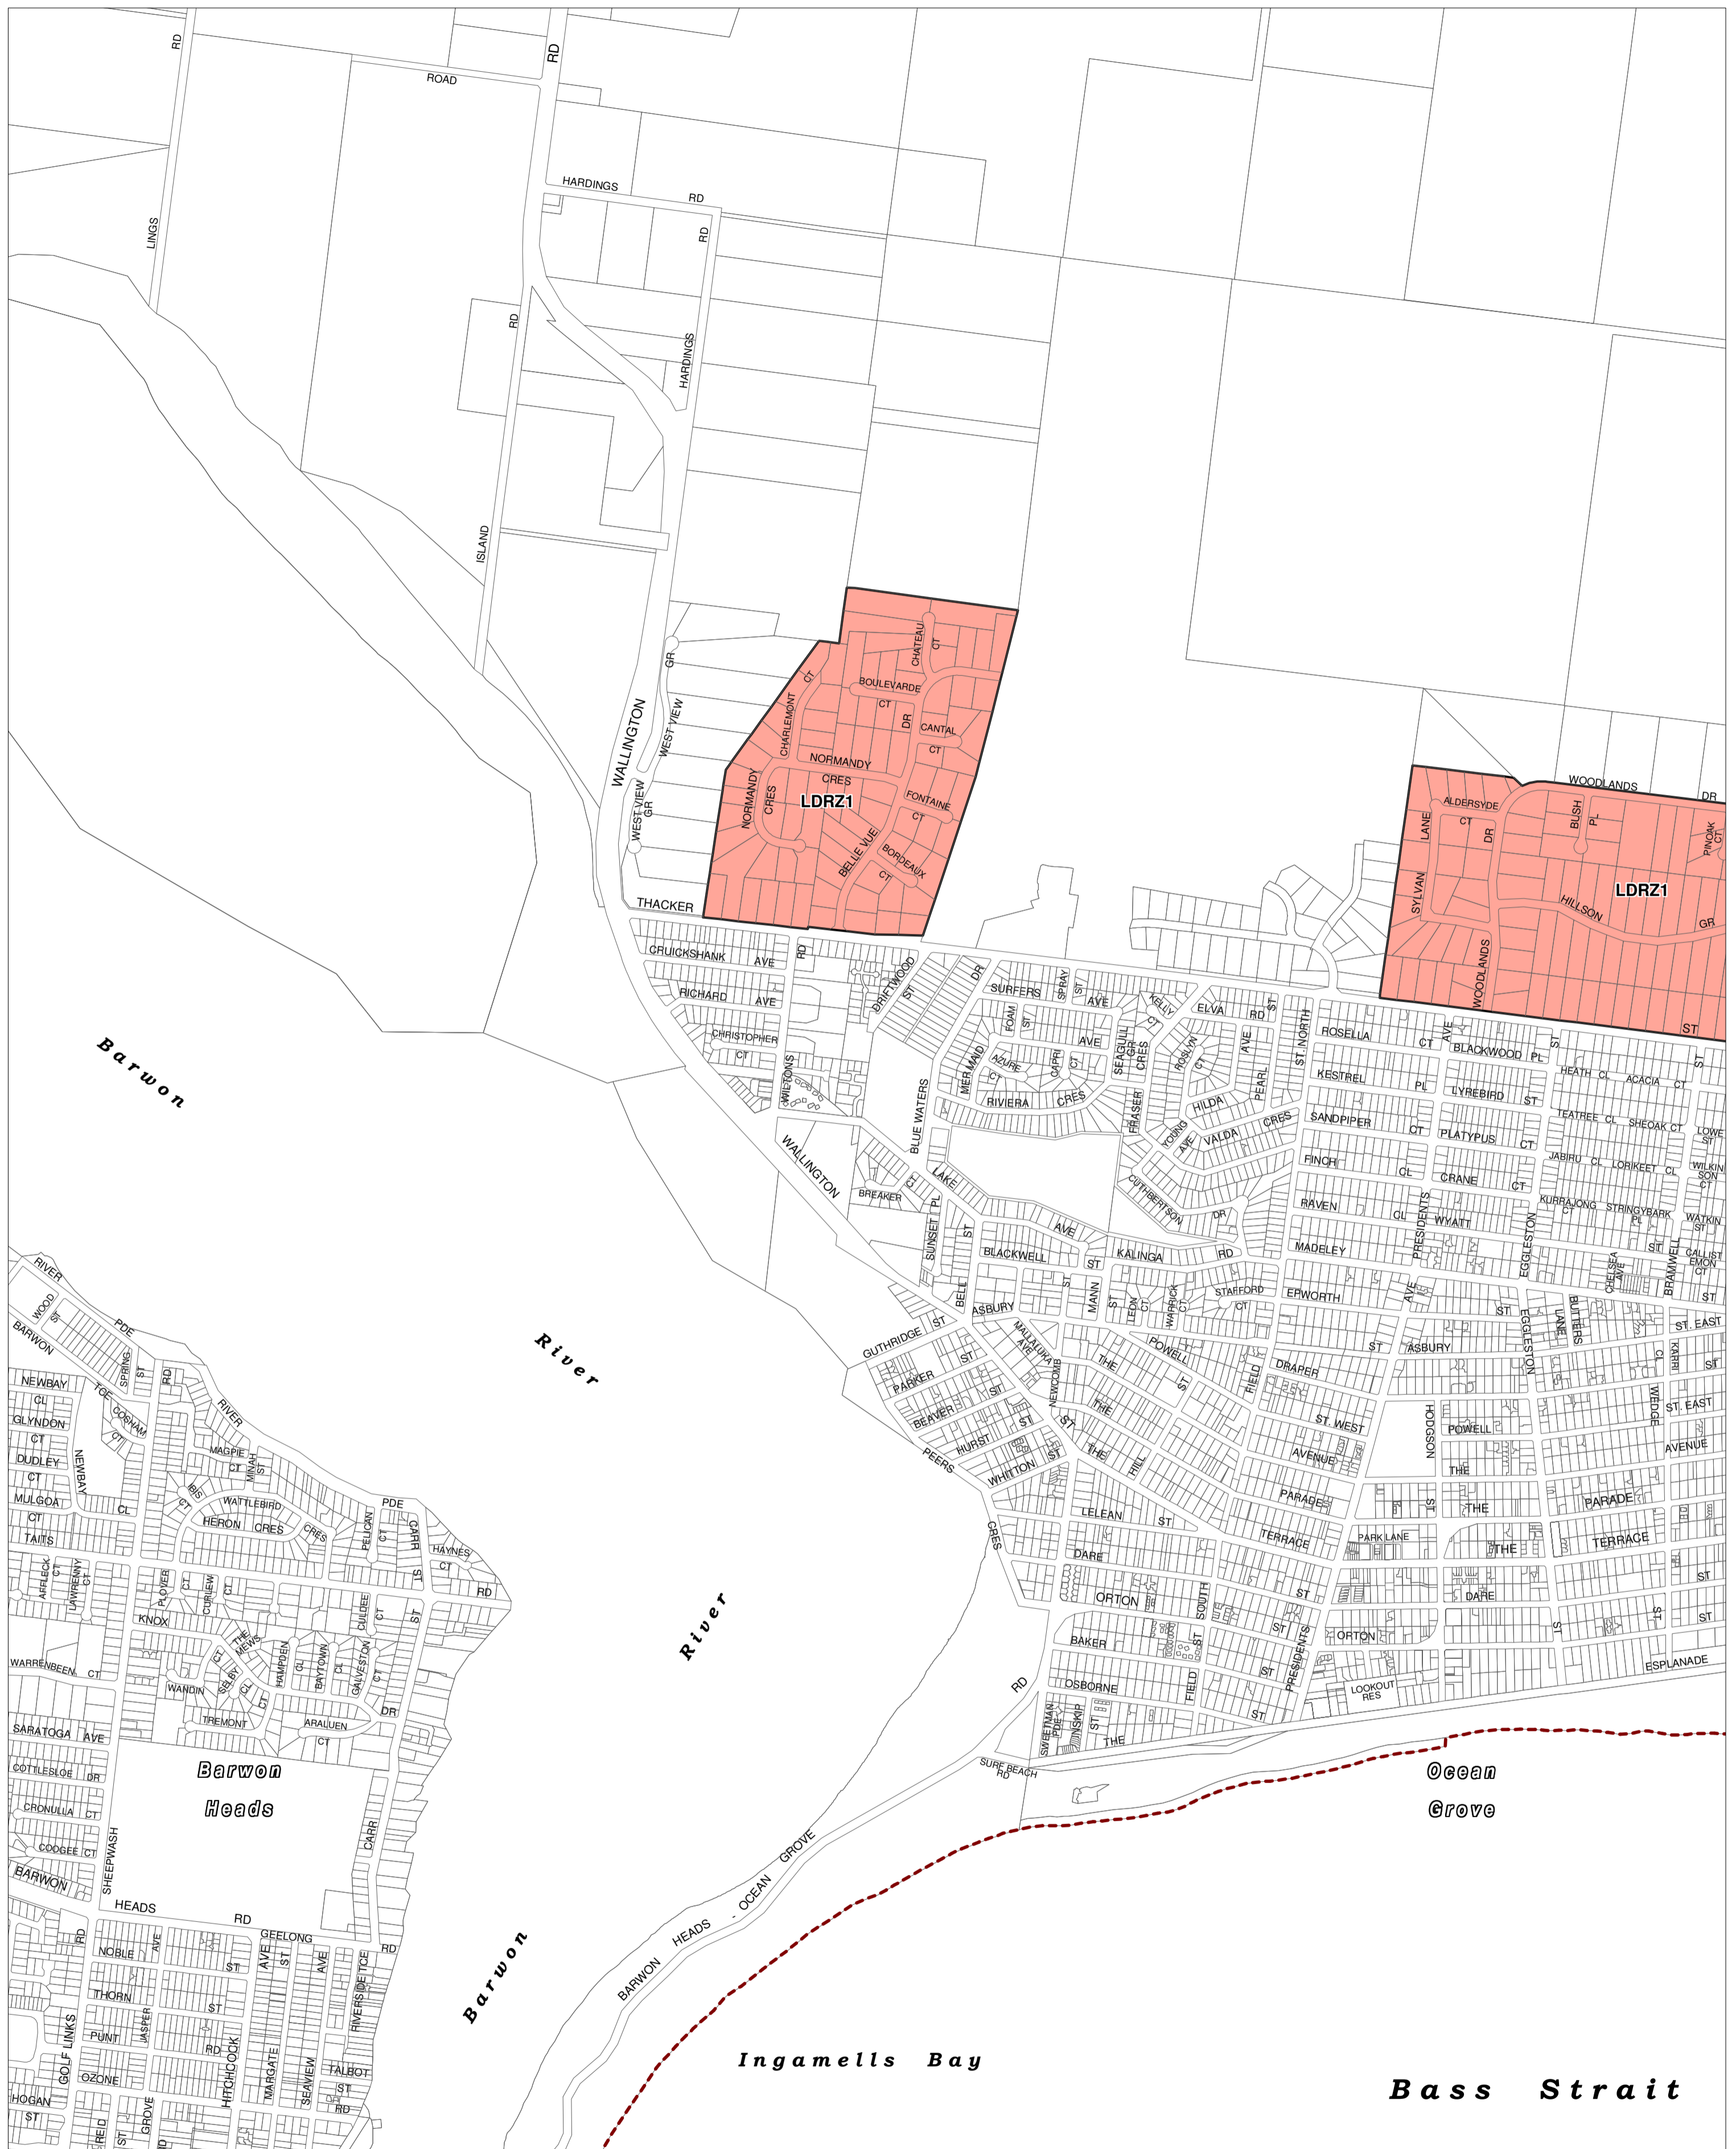

GREATER GEELONG PLANNING SCHEME - LOCAL PROVISION

Residential
LDRZ1 Low Density Residential Zone - Schedule 1

200 0 200 400 600 800 1000m
AUSTRALIAN MAP GRID ZONE 55

INDEX TO ADJOINING METRIC SERIES MAP

1	2	3	4
5	6	7	8
9	10	11	12
13	14	15	16
17	18	19	20
21	22	23	24
25	26	27	28
29	30	31	32
33	34	35	36
37	38	39	40
41	42	43	44
45	46	47	48
49	50	51	52
53	54	55	56
57	58	59	60
61	62	63	64
65	66	67	68
69	70	71	72
73	74	75	76
77	78	79	80
81	82	83	84
85	86	87	88
89	90	91	92

Printed: 29/4/2014