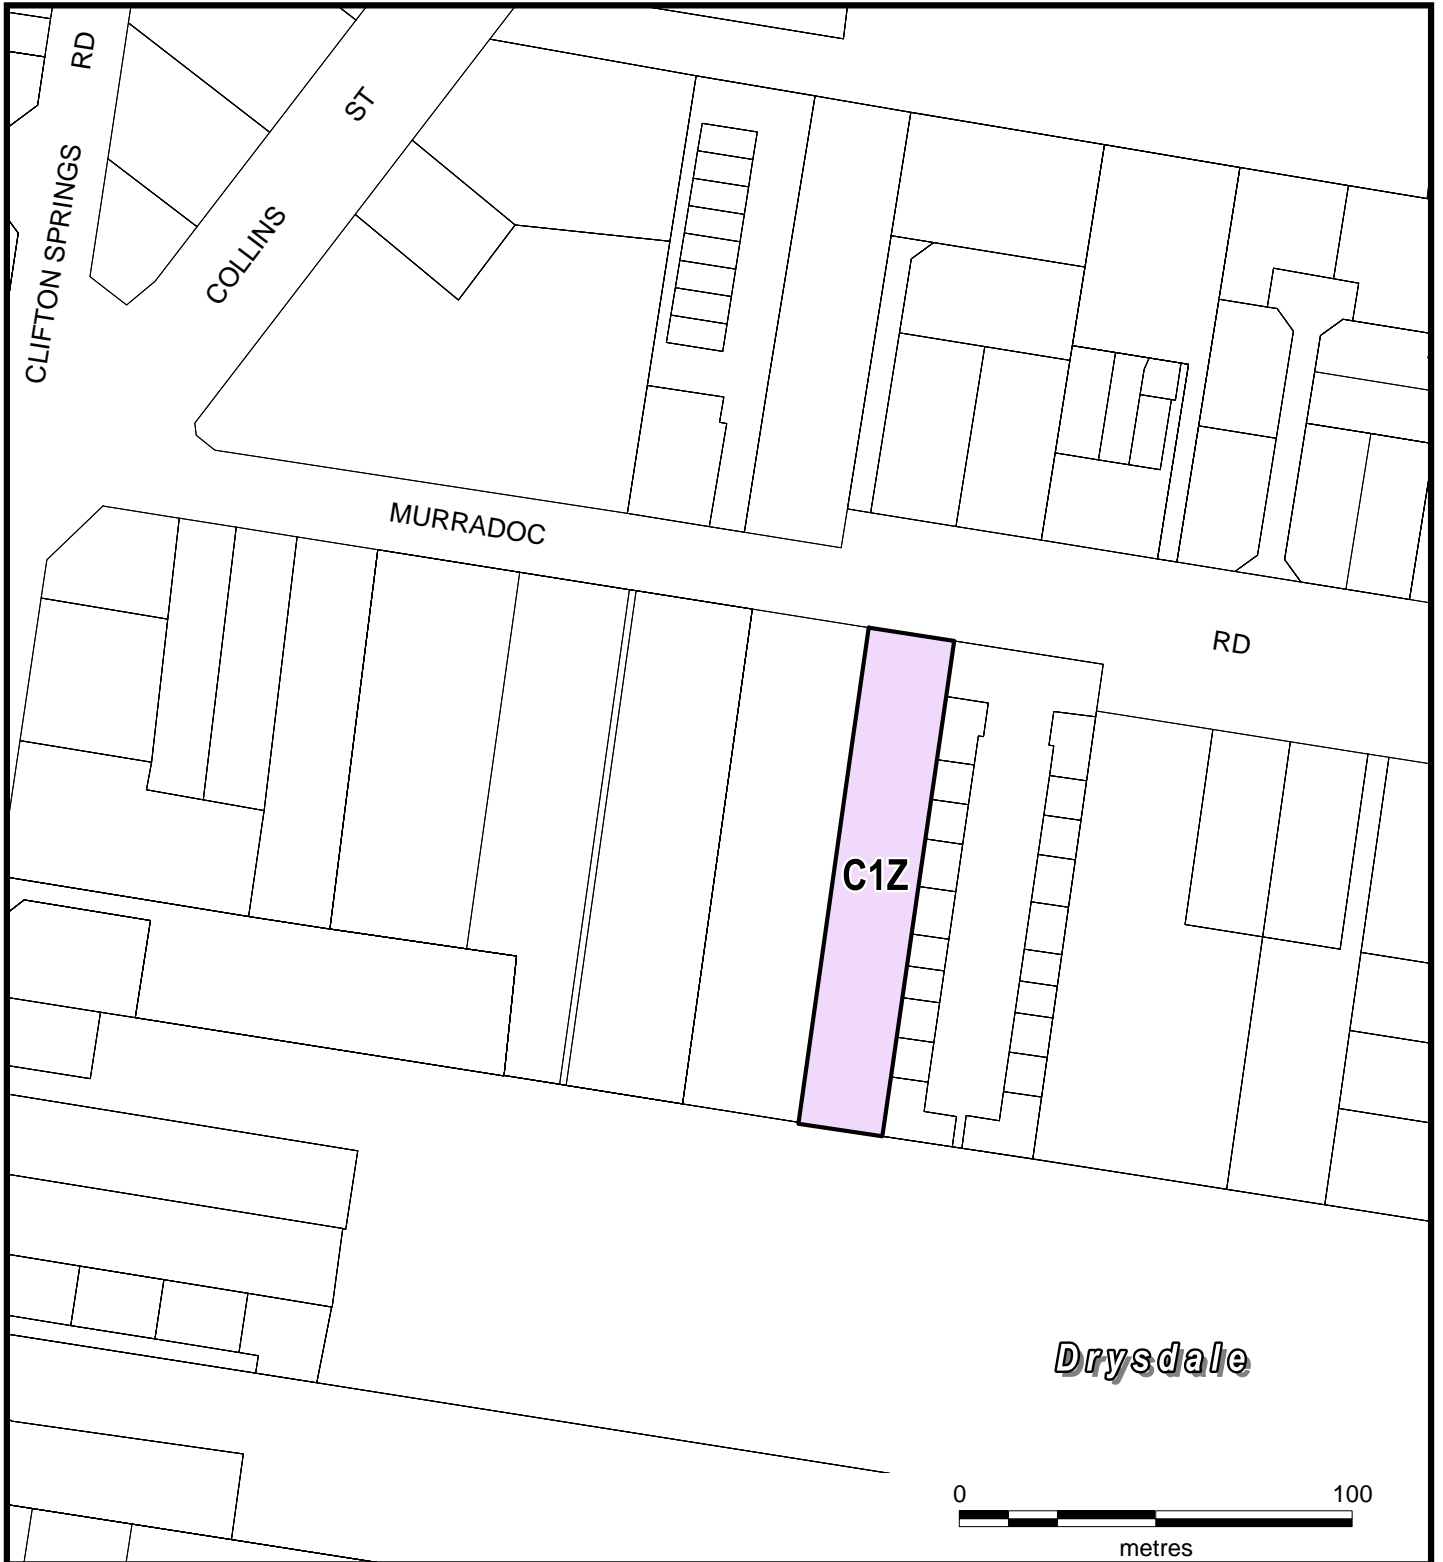

# GREATER GEELONG PLANNING SCHEME LOCAL PROVISION

## LEGEND

Part of Planning Scheme Map 59

**C1Z** Commercial 1 Zone