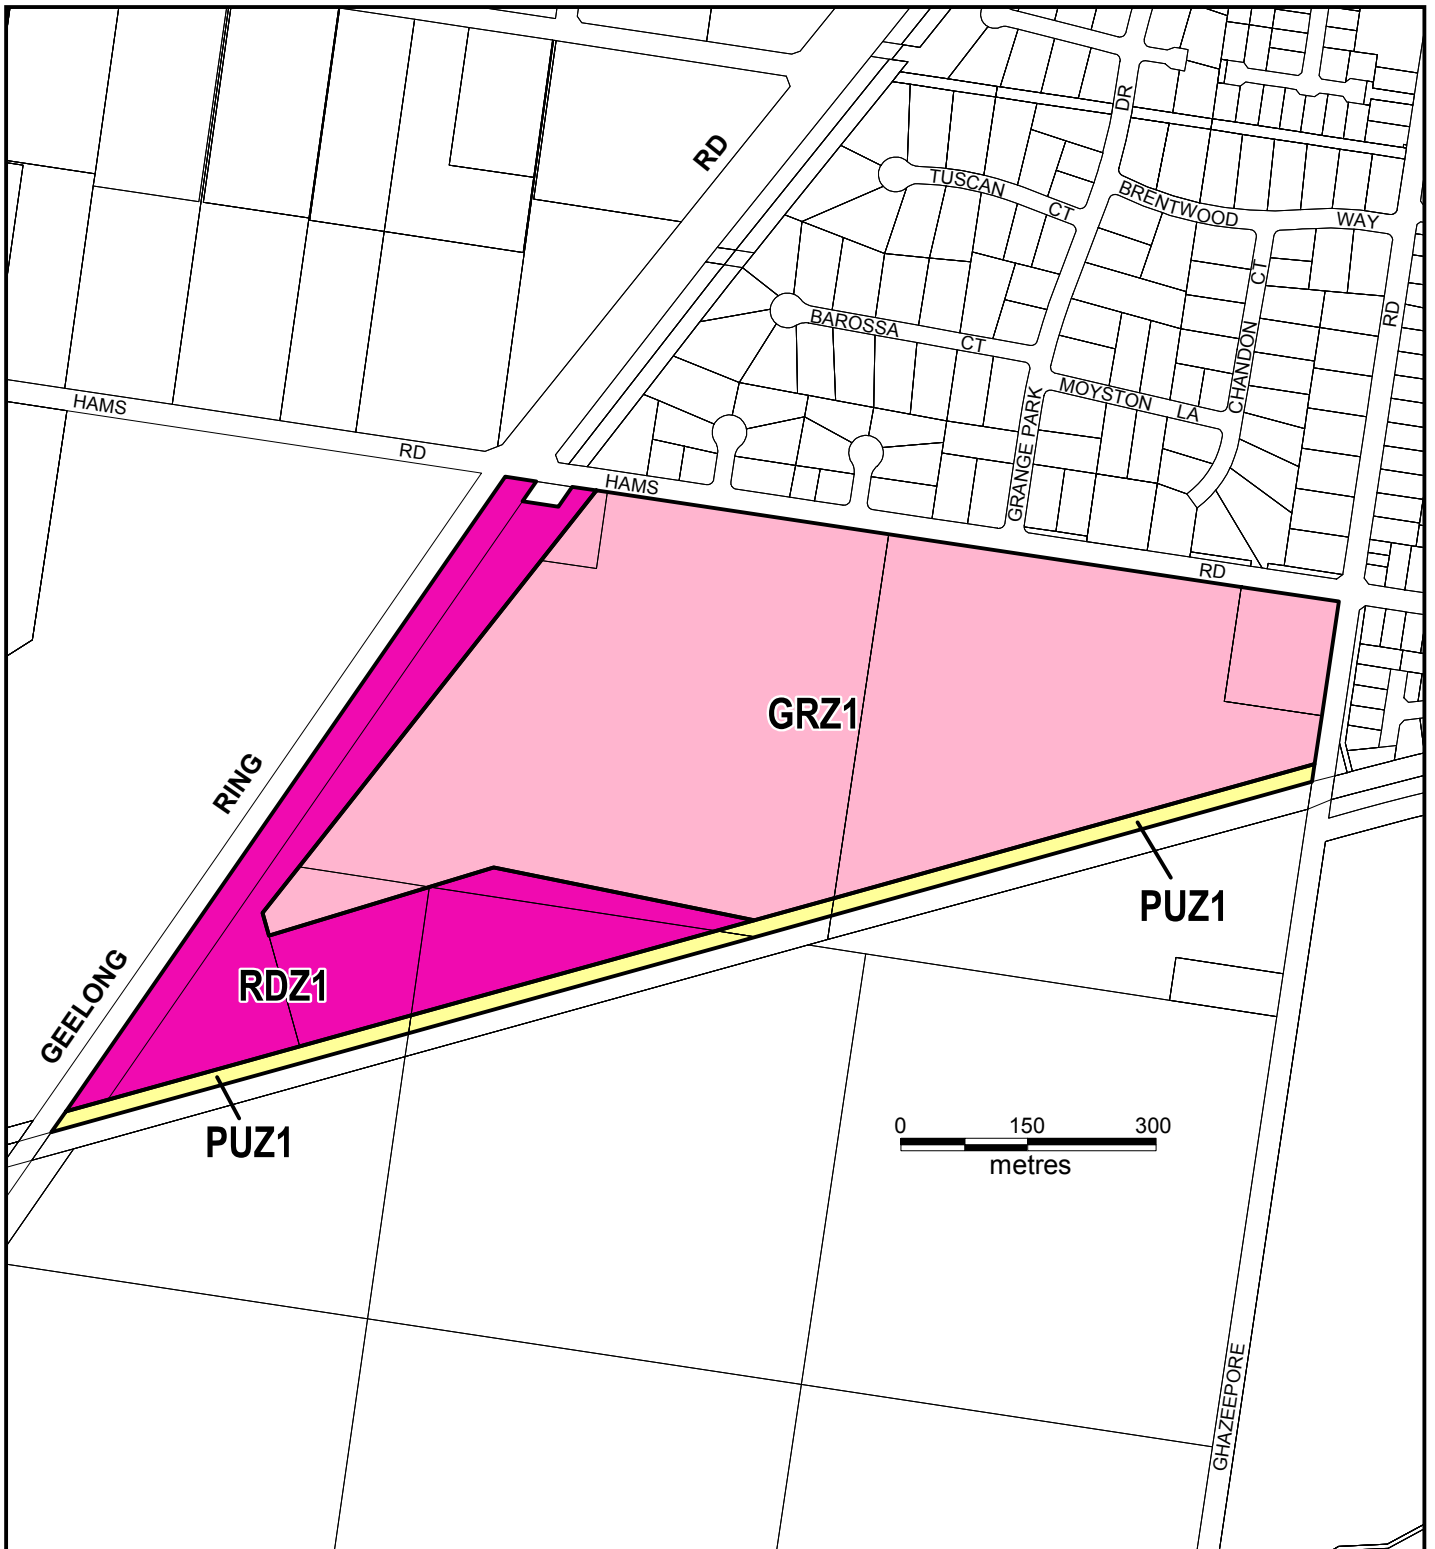

GREATER GEELONG PLANNING SCHEME LOCAL PROVISION

Part of Planning Scheme Map 65

LEGEND

	GRZ1	GENERAL RESIDENTIAL ZONE - SCHEDULE 1
	PUZ1	PUBLIC USE ZONE - SERVICE AND UTILITY
	RDZ1	ROAD ZONE - CATEGORY 1

AMENDMENT C276