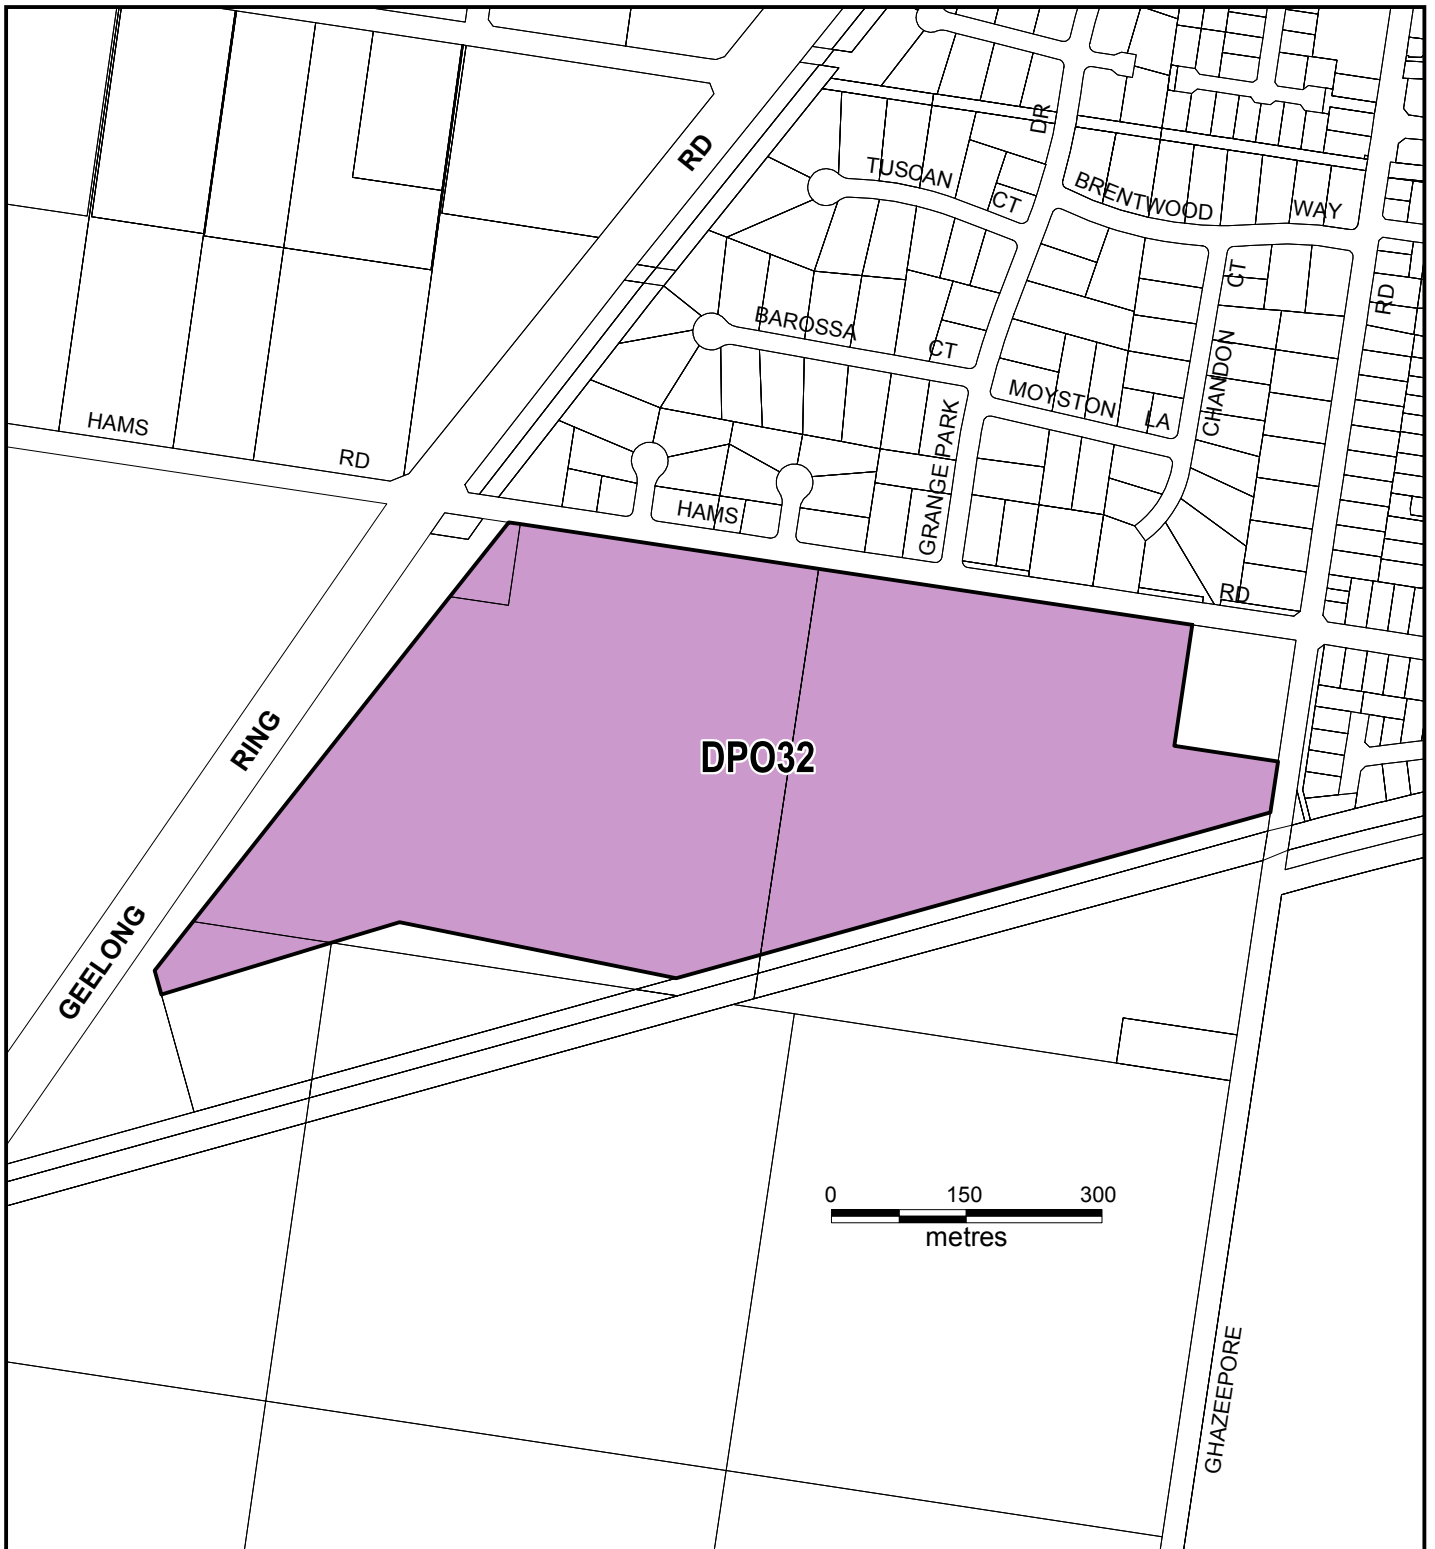

GREATER GEELONG PLANNING SCHEME LOCAL PROVISION

LEGEND

Part of Planning Scheme Map 65DPO

DPO32	DEVELOPMENT PLAN OVERLAY - SCHEDULE 32
-------	---

AMENDMENT C276