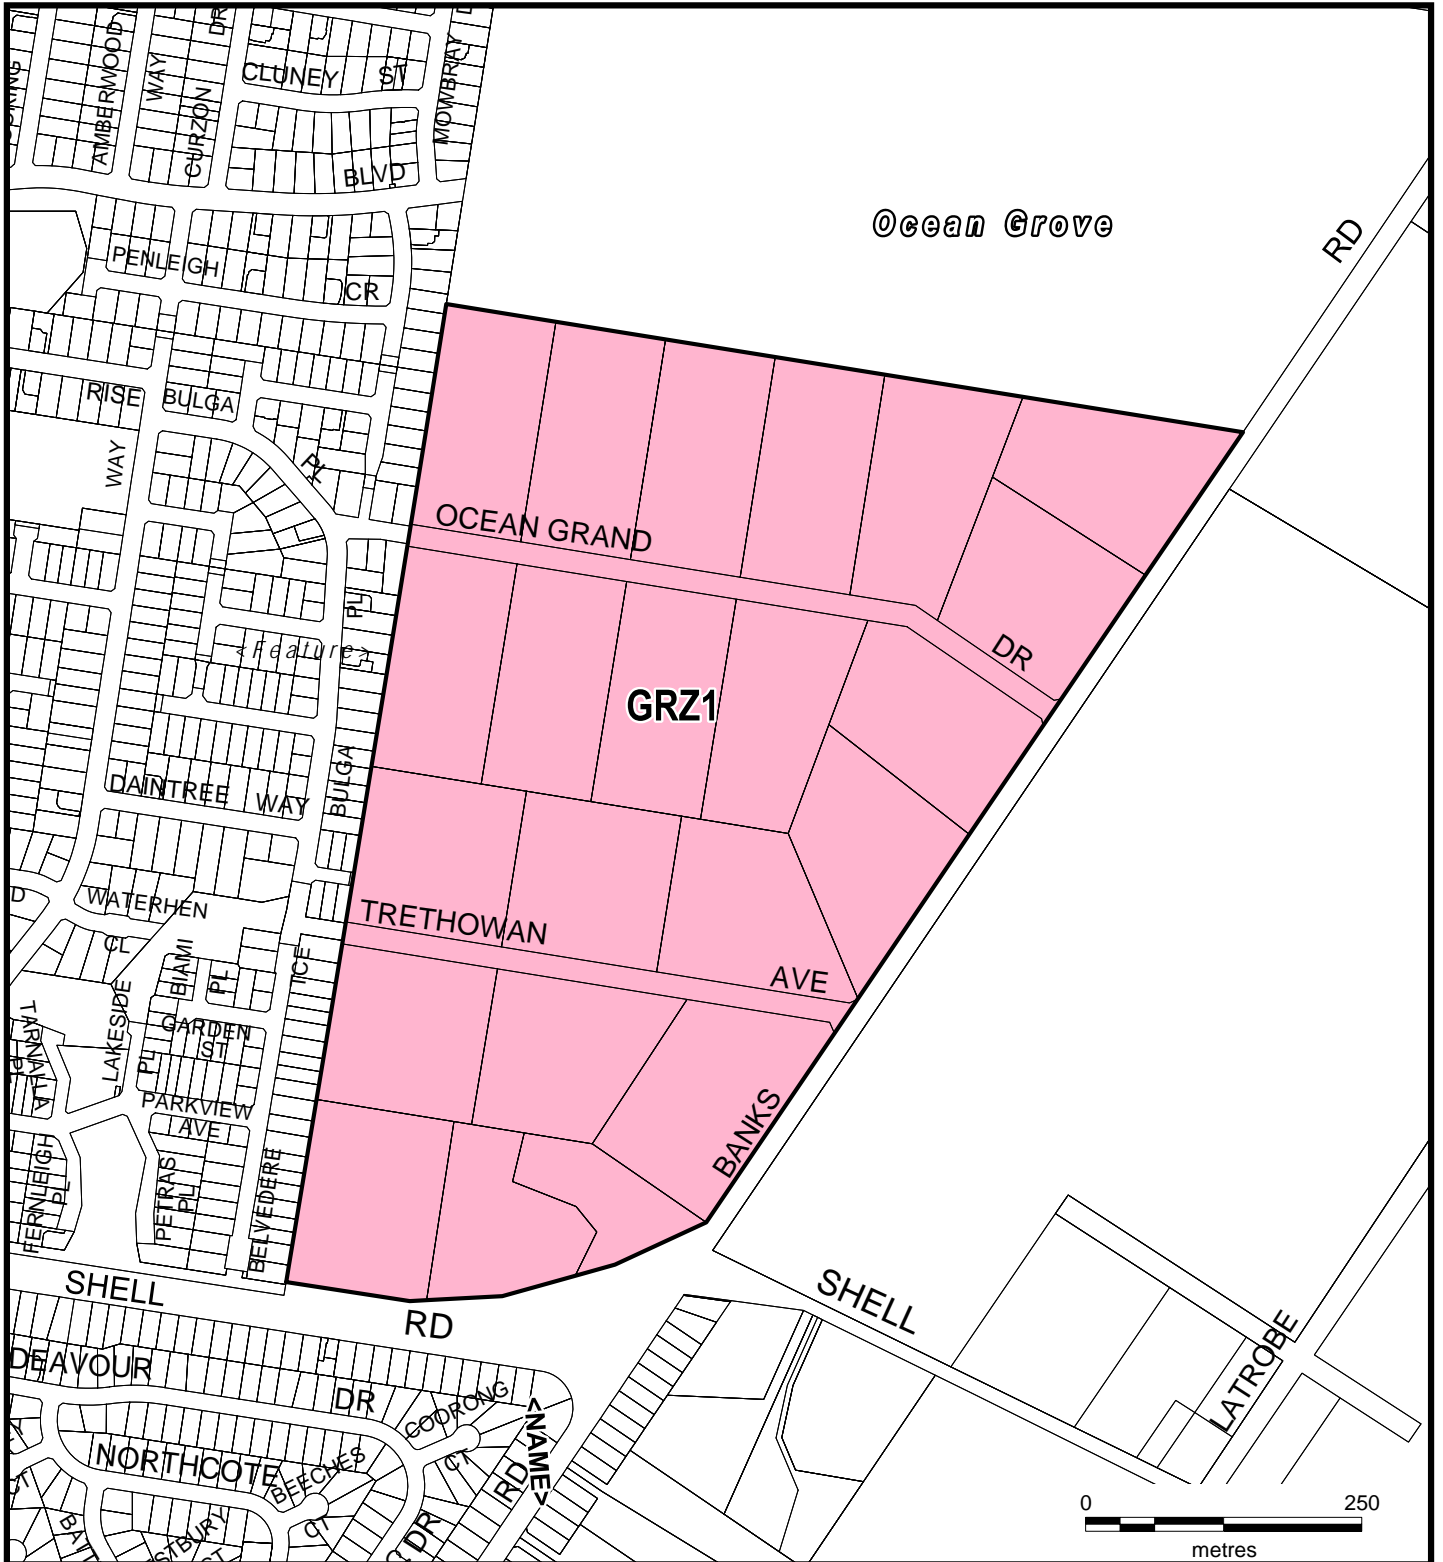

GREATER GEELONG PLANNING SCHEME LOCAL PROVISION

LEGEND

Part of Planning Scheme Map 82

GRZ1

General Residential Zone - Schedule 1

AMENDMENT C203