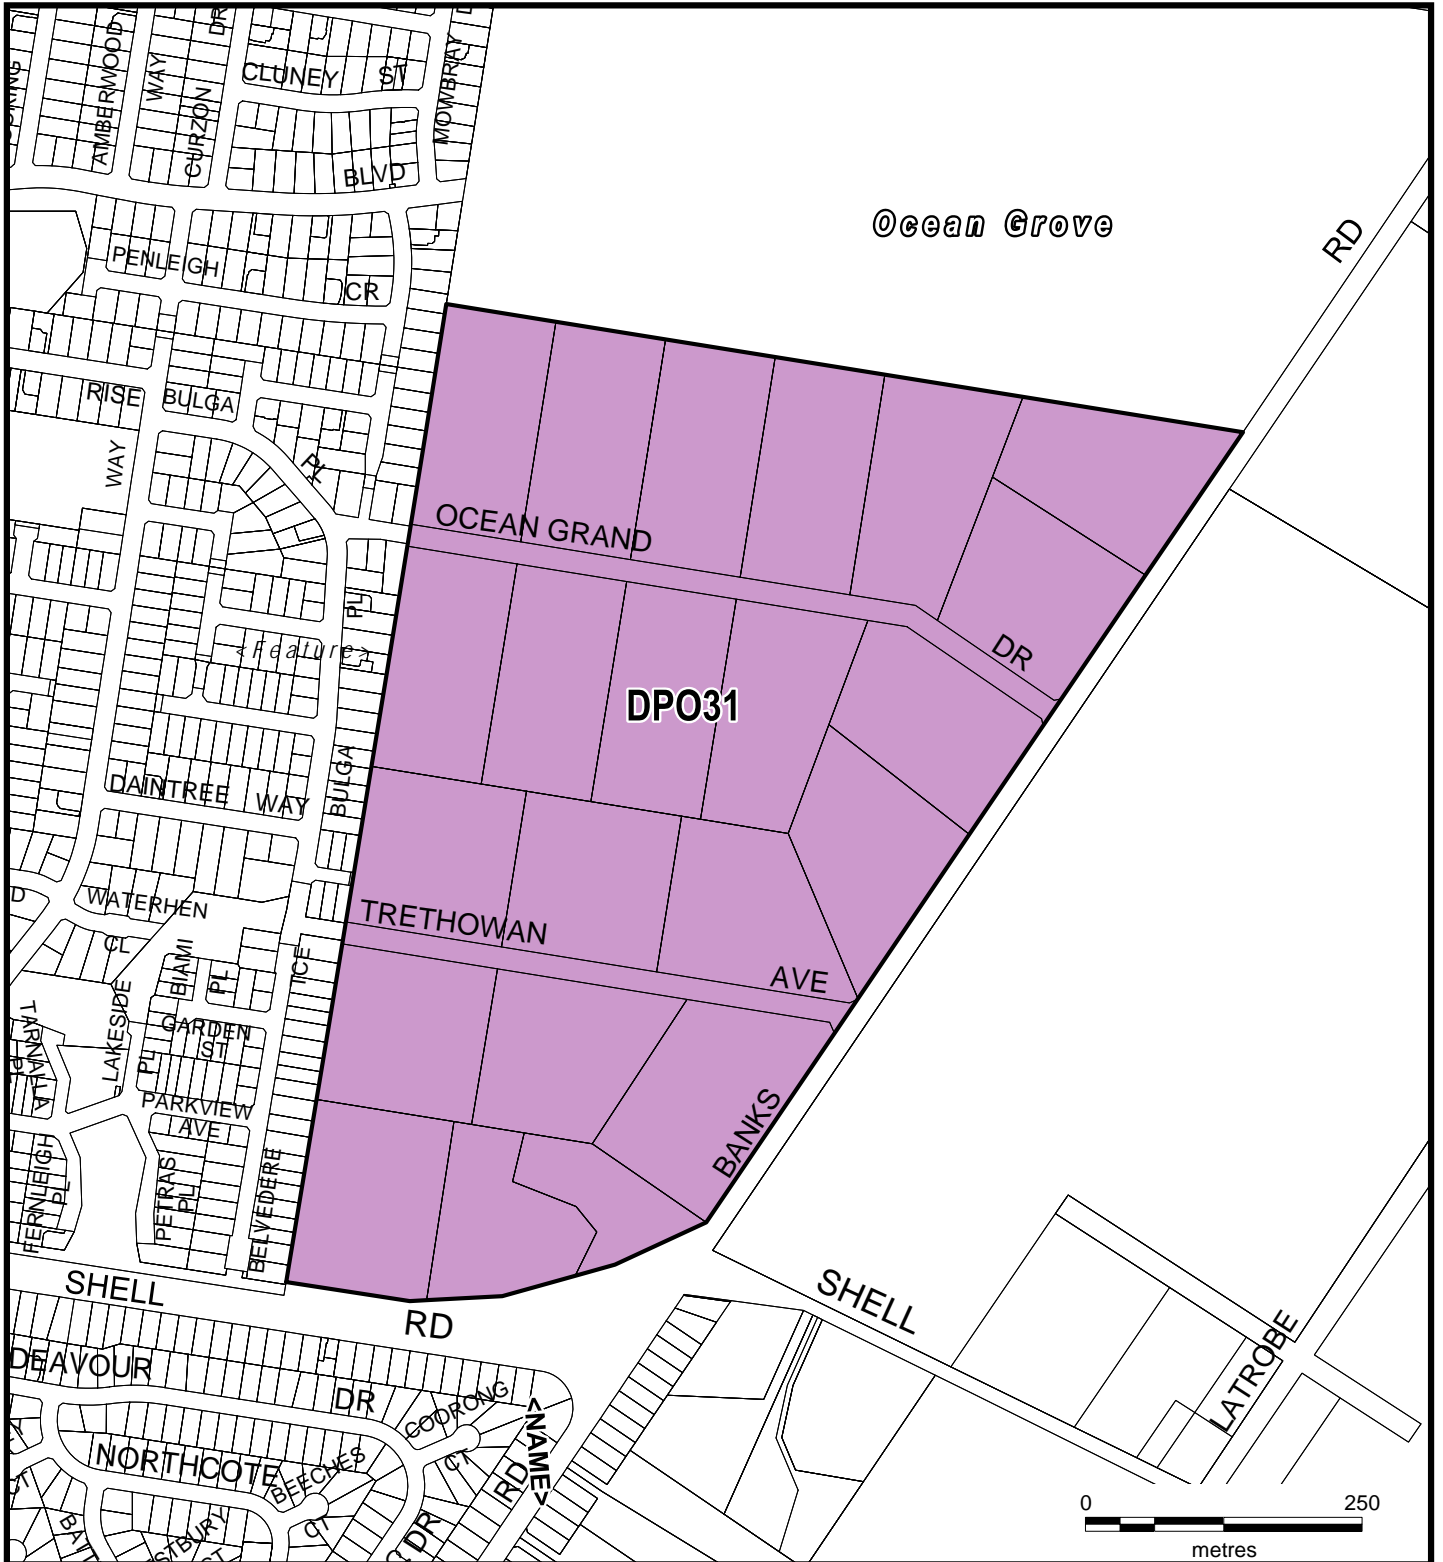

GREATER GEELONG PLANNING SCHEME LOCAL PROVISION

LEGEND

DPO31 Development Plan Overlay - Schedule 31

Part of Planning Scheme Map 82DPO

AMENDMENT C203