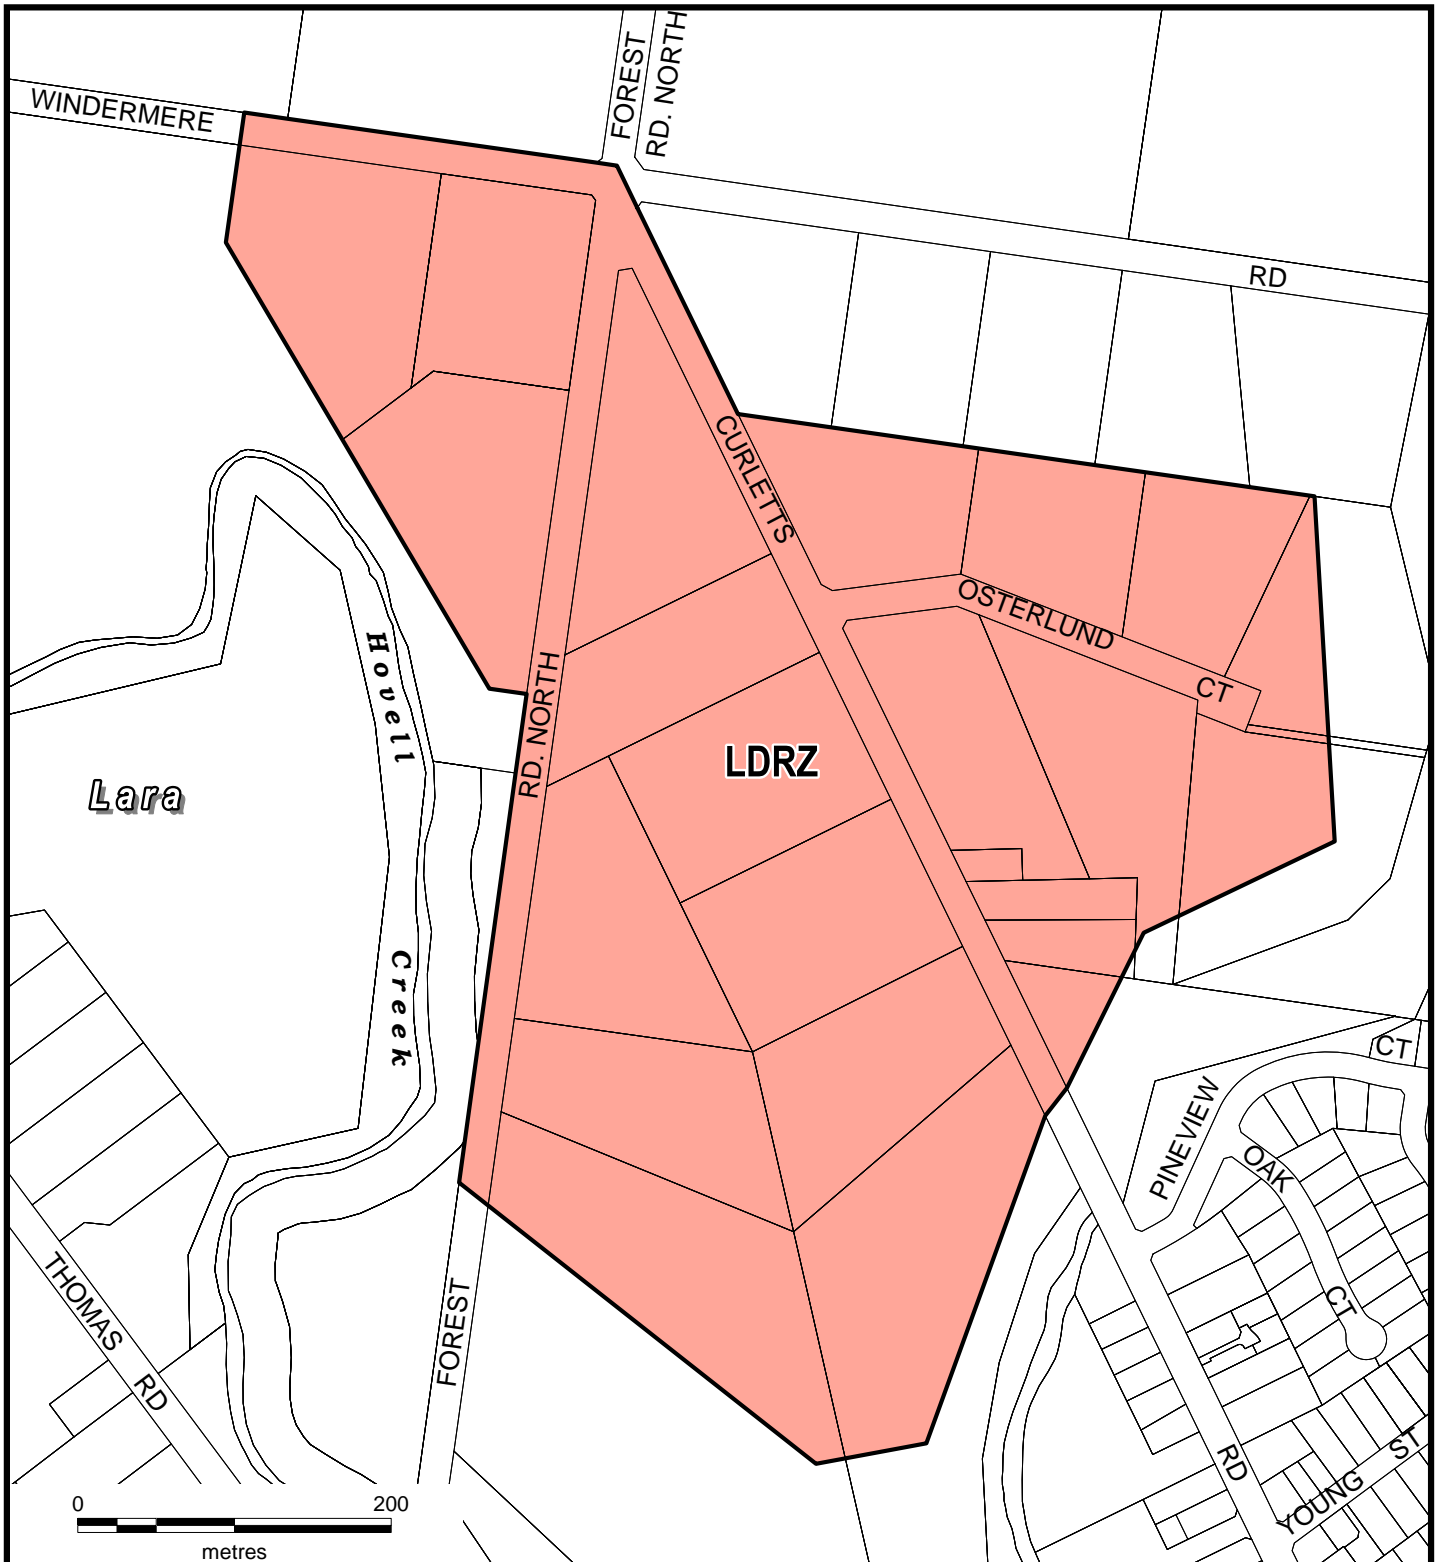

GREATER GEELONG PLANNING SCHEME LOCAL PROVISION

LEGEND

Part of Planning Scheme Map 18

LDRZ Low Density Residential Zone

AMENDMENT C306