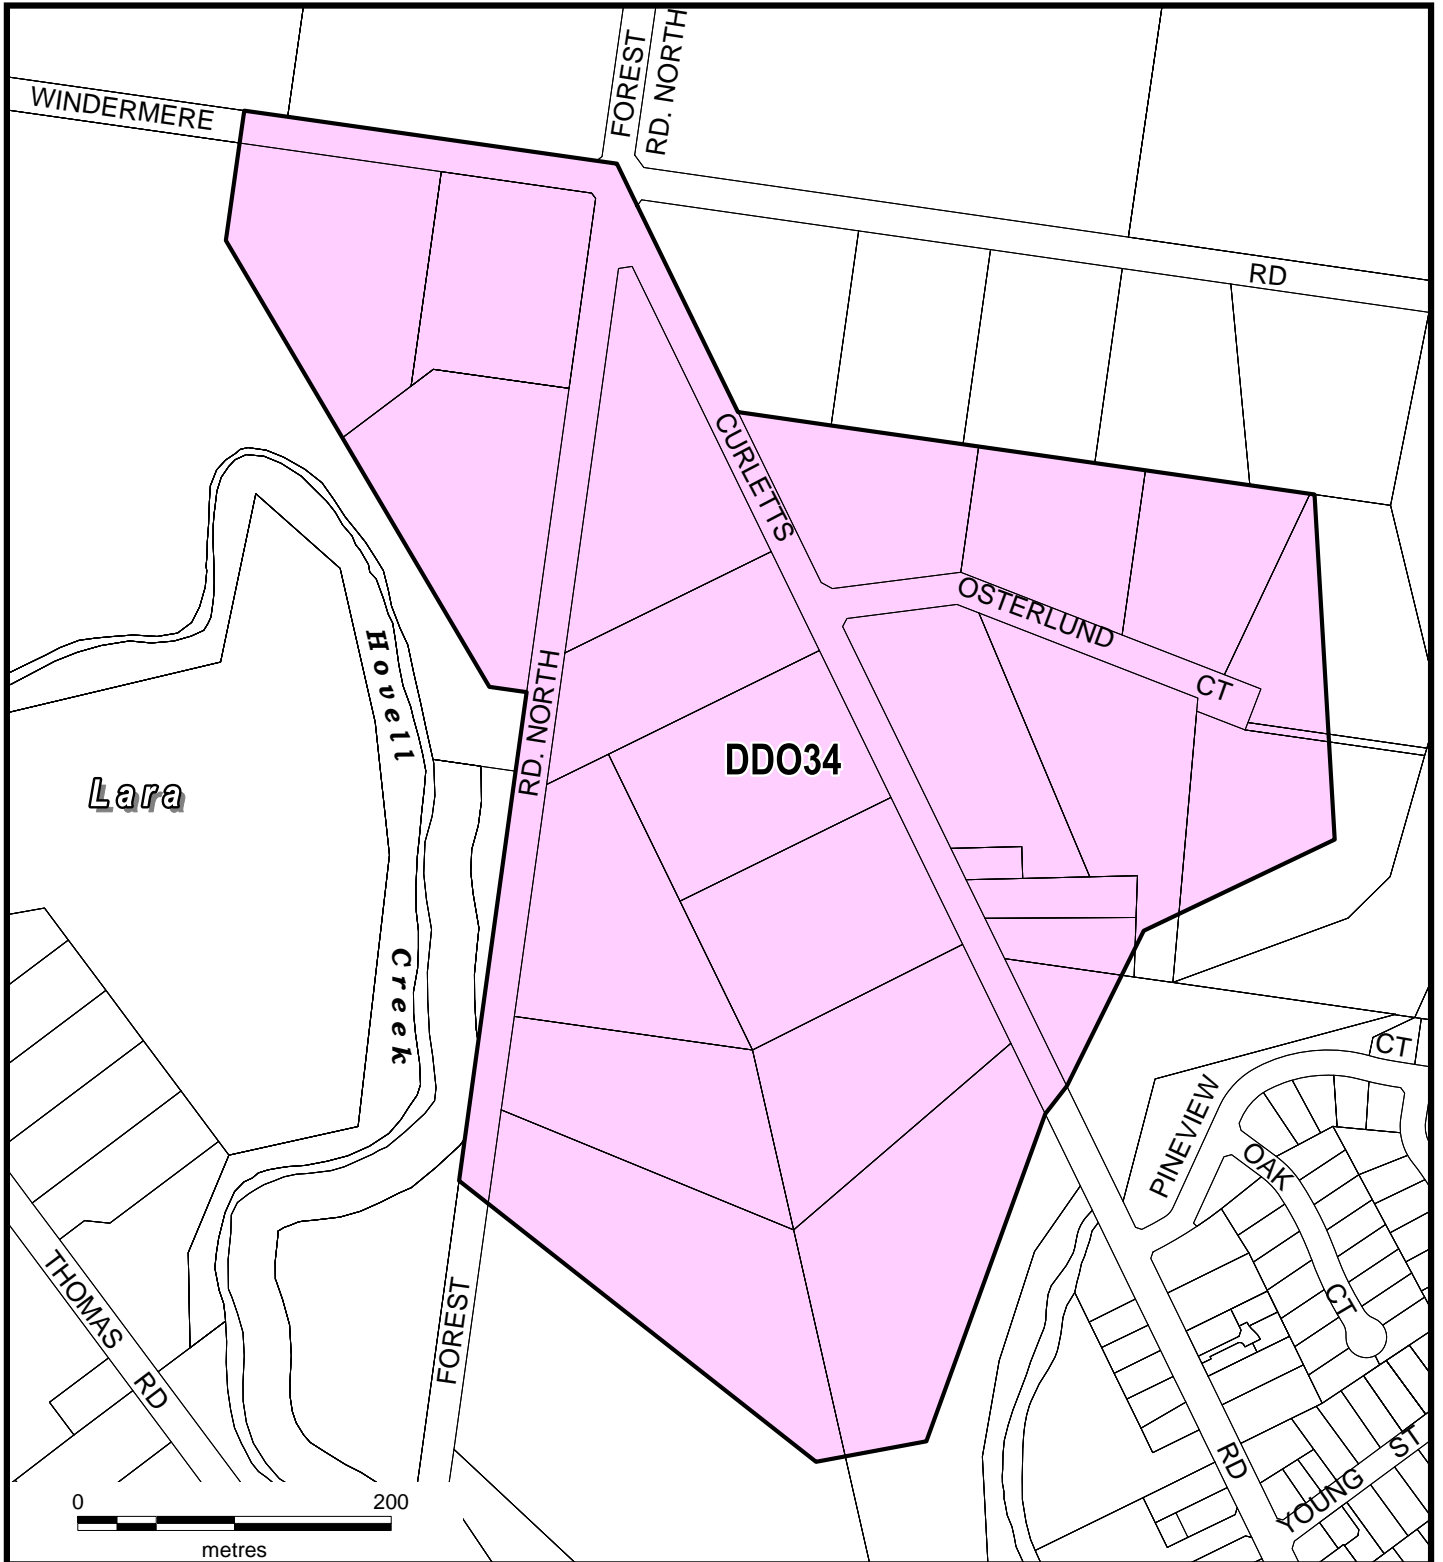

GREATER GEELONG PLANNING SCHEME LOCAL PROVISION

LEGEND

Part of Planning Scheme Map 18DDO

DDO34

Design and Development Overlay - Schedule 34

AMENDMENT C306