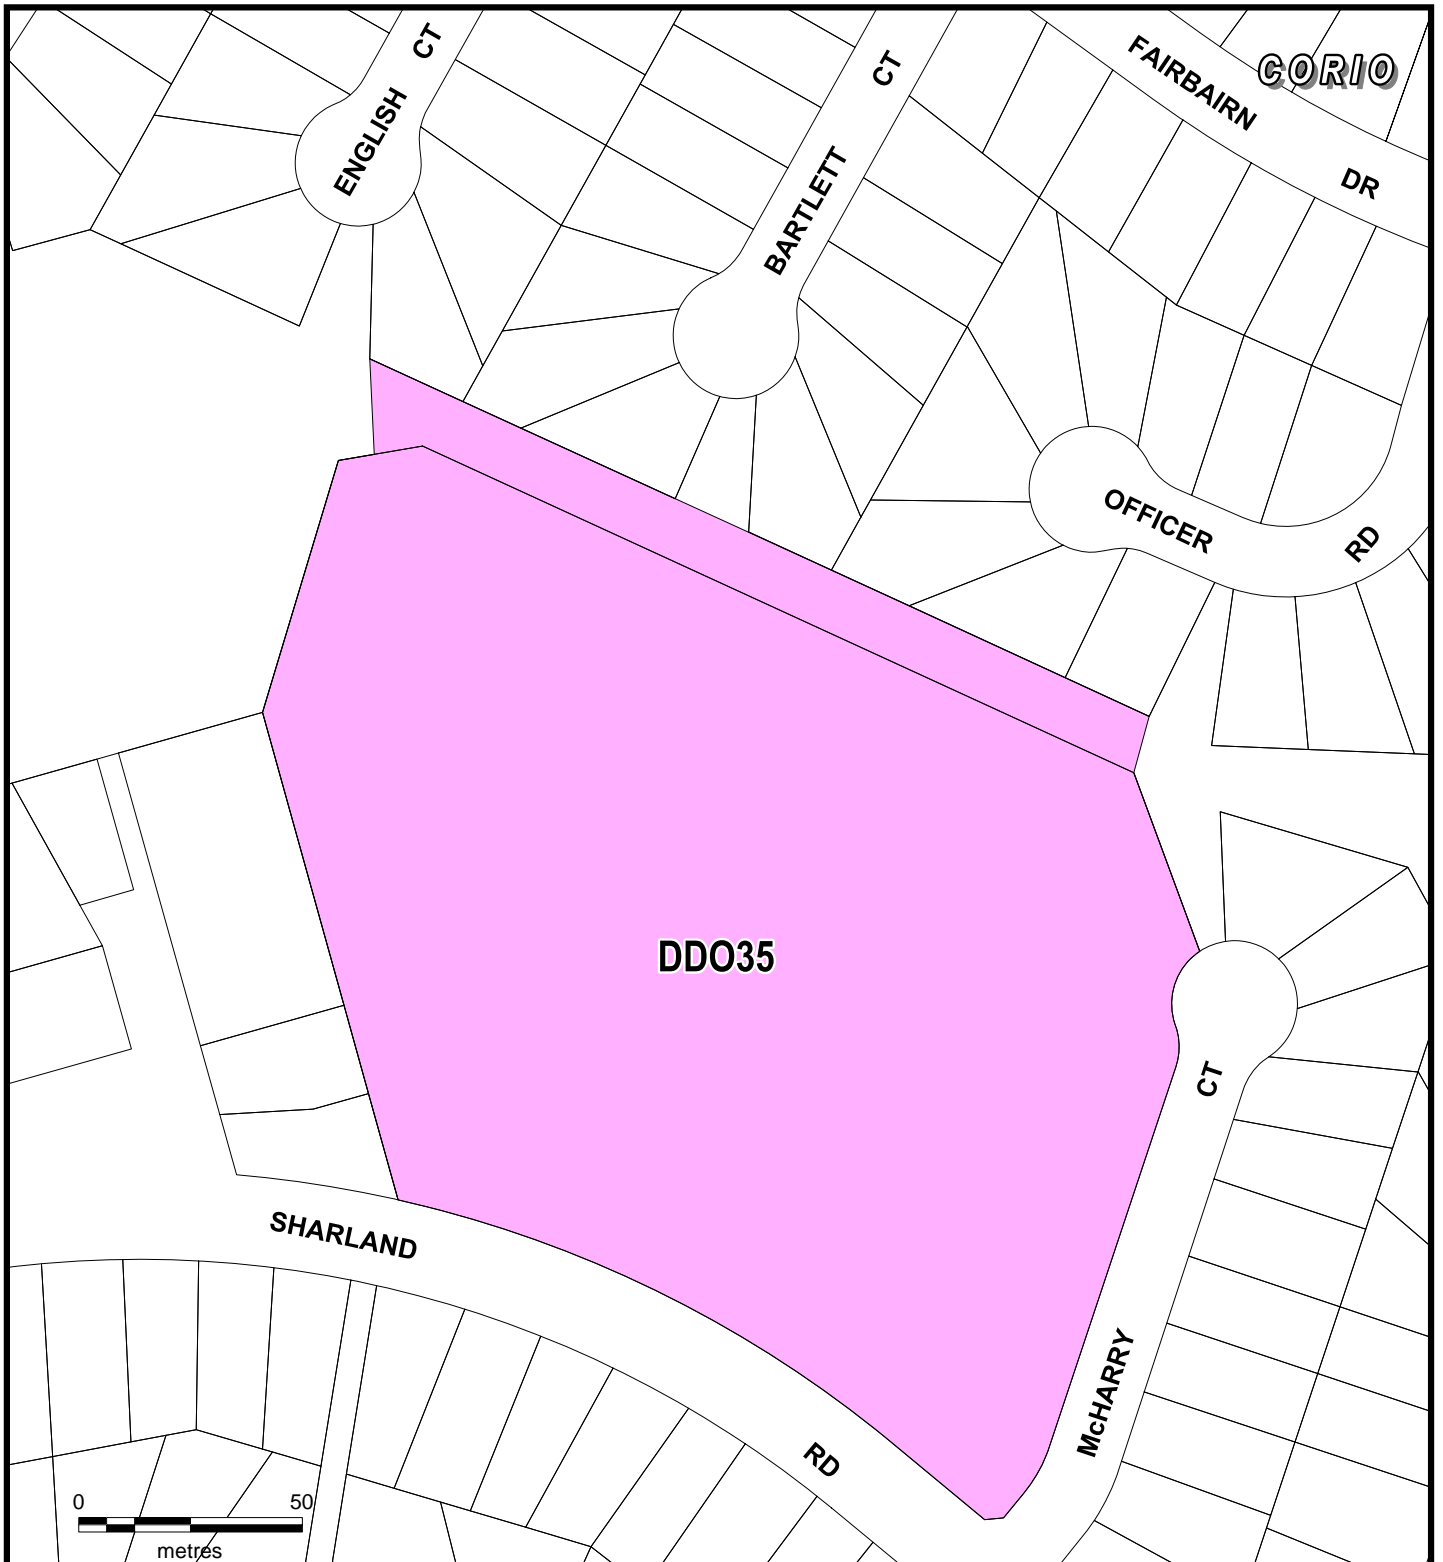

# GREATER GEELONG PLANNING SCHEME LOCAL PROVISION

LEGEND

Part of Planning Scheme Map 26DDO

DDO35

DESIGN AND DEVELOPMENT OVERLAY - SCHEDULE 35