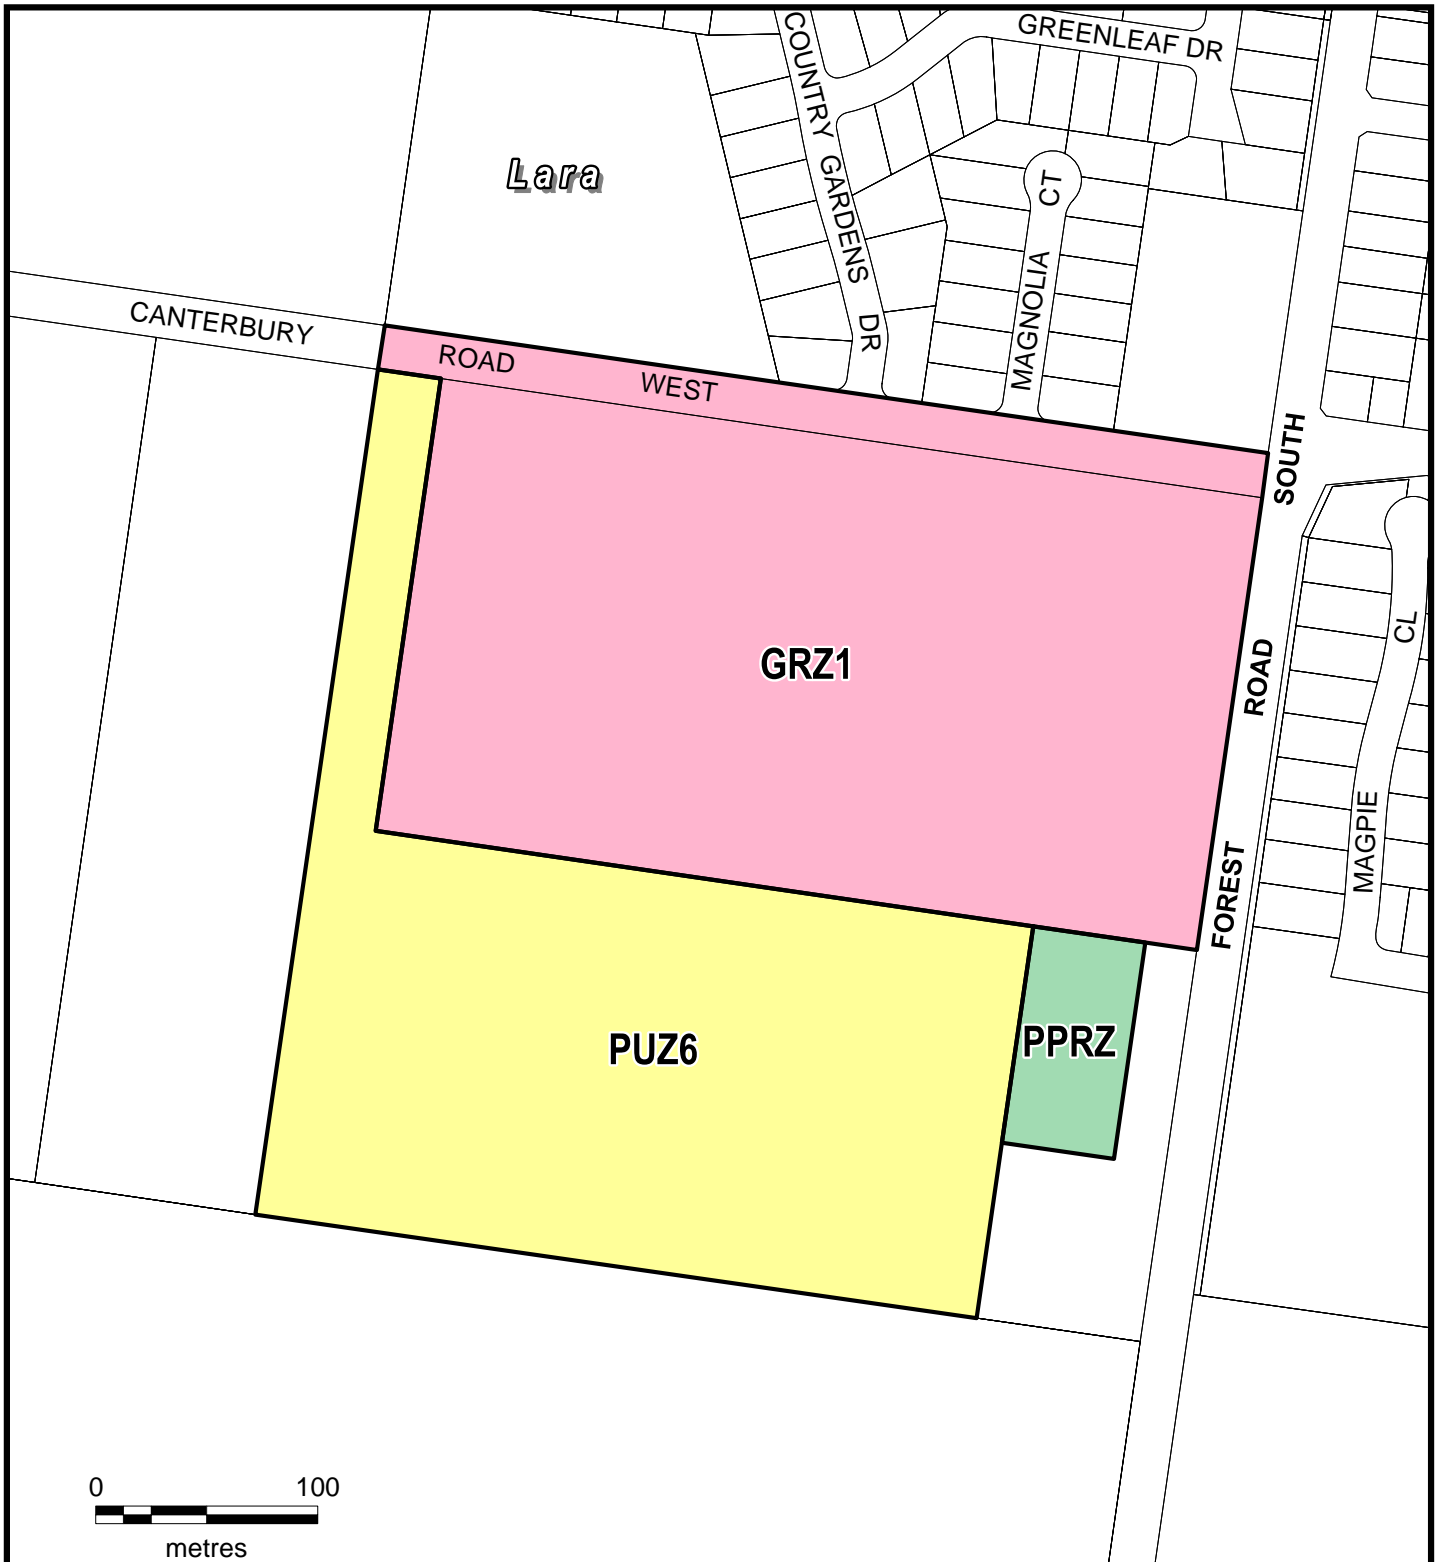

GREATER GEELONG PLANNING SCHEME LOCAL PROVISION

LEGEND

Part of Planning Scheme Map 18

	GRZ1	General Residential Zone - Schedule 1
	PPRZ	Public Park and Recreation Zone
	PUZ6	Public Use Zone - Local Government