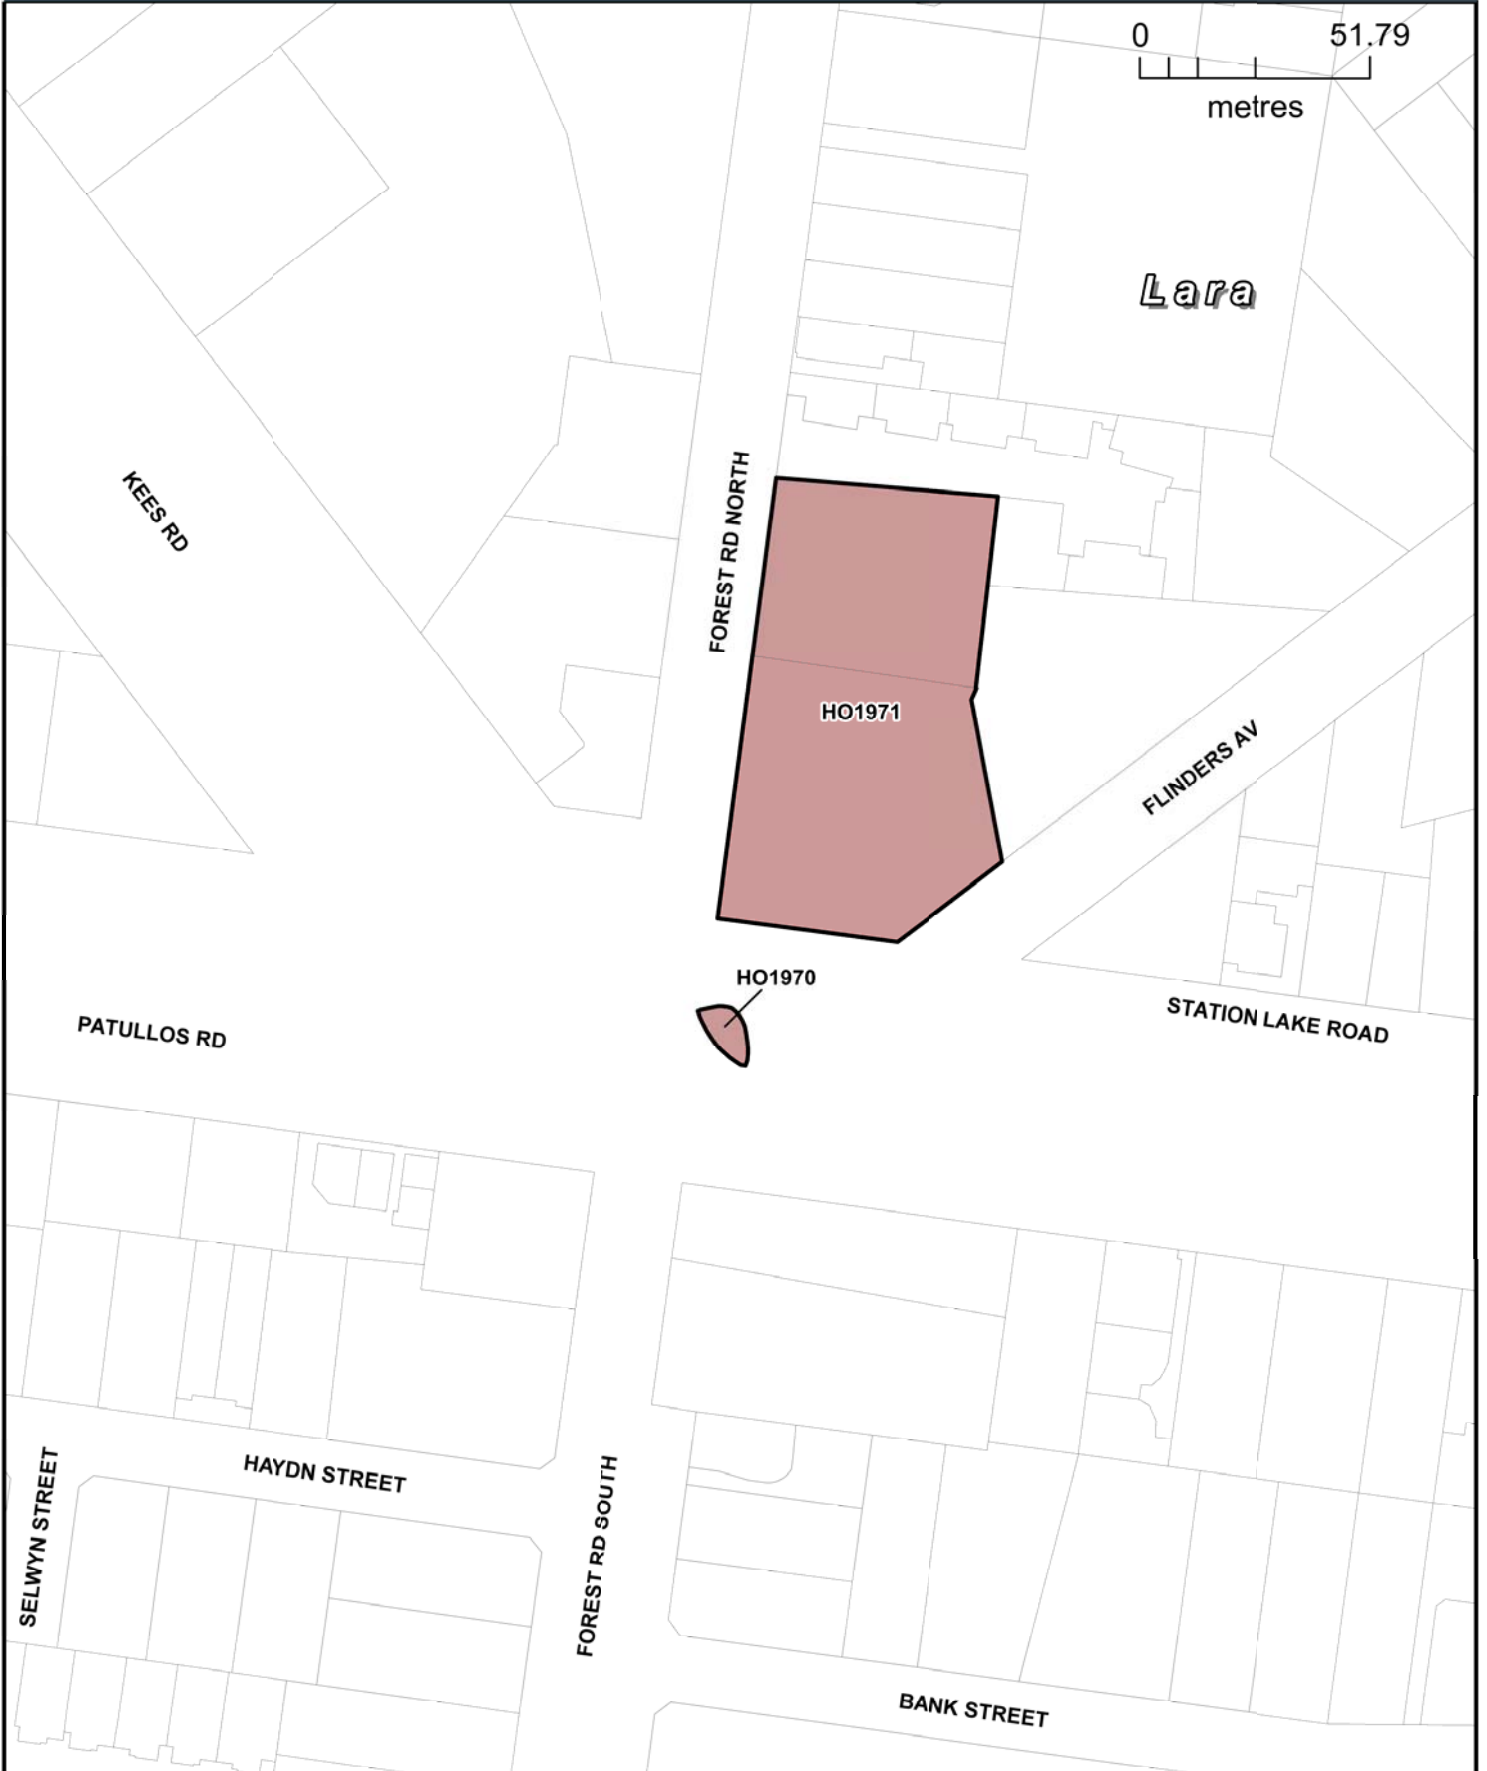

GREATER GEELONG PLANNING SCHEME

LEGEND

 HO HERITAGE OVERLAY

Part of Planning Scheme Map 18HO

AMENDMENT C316