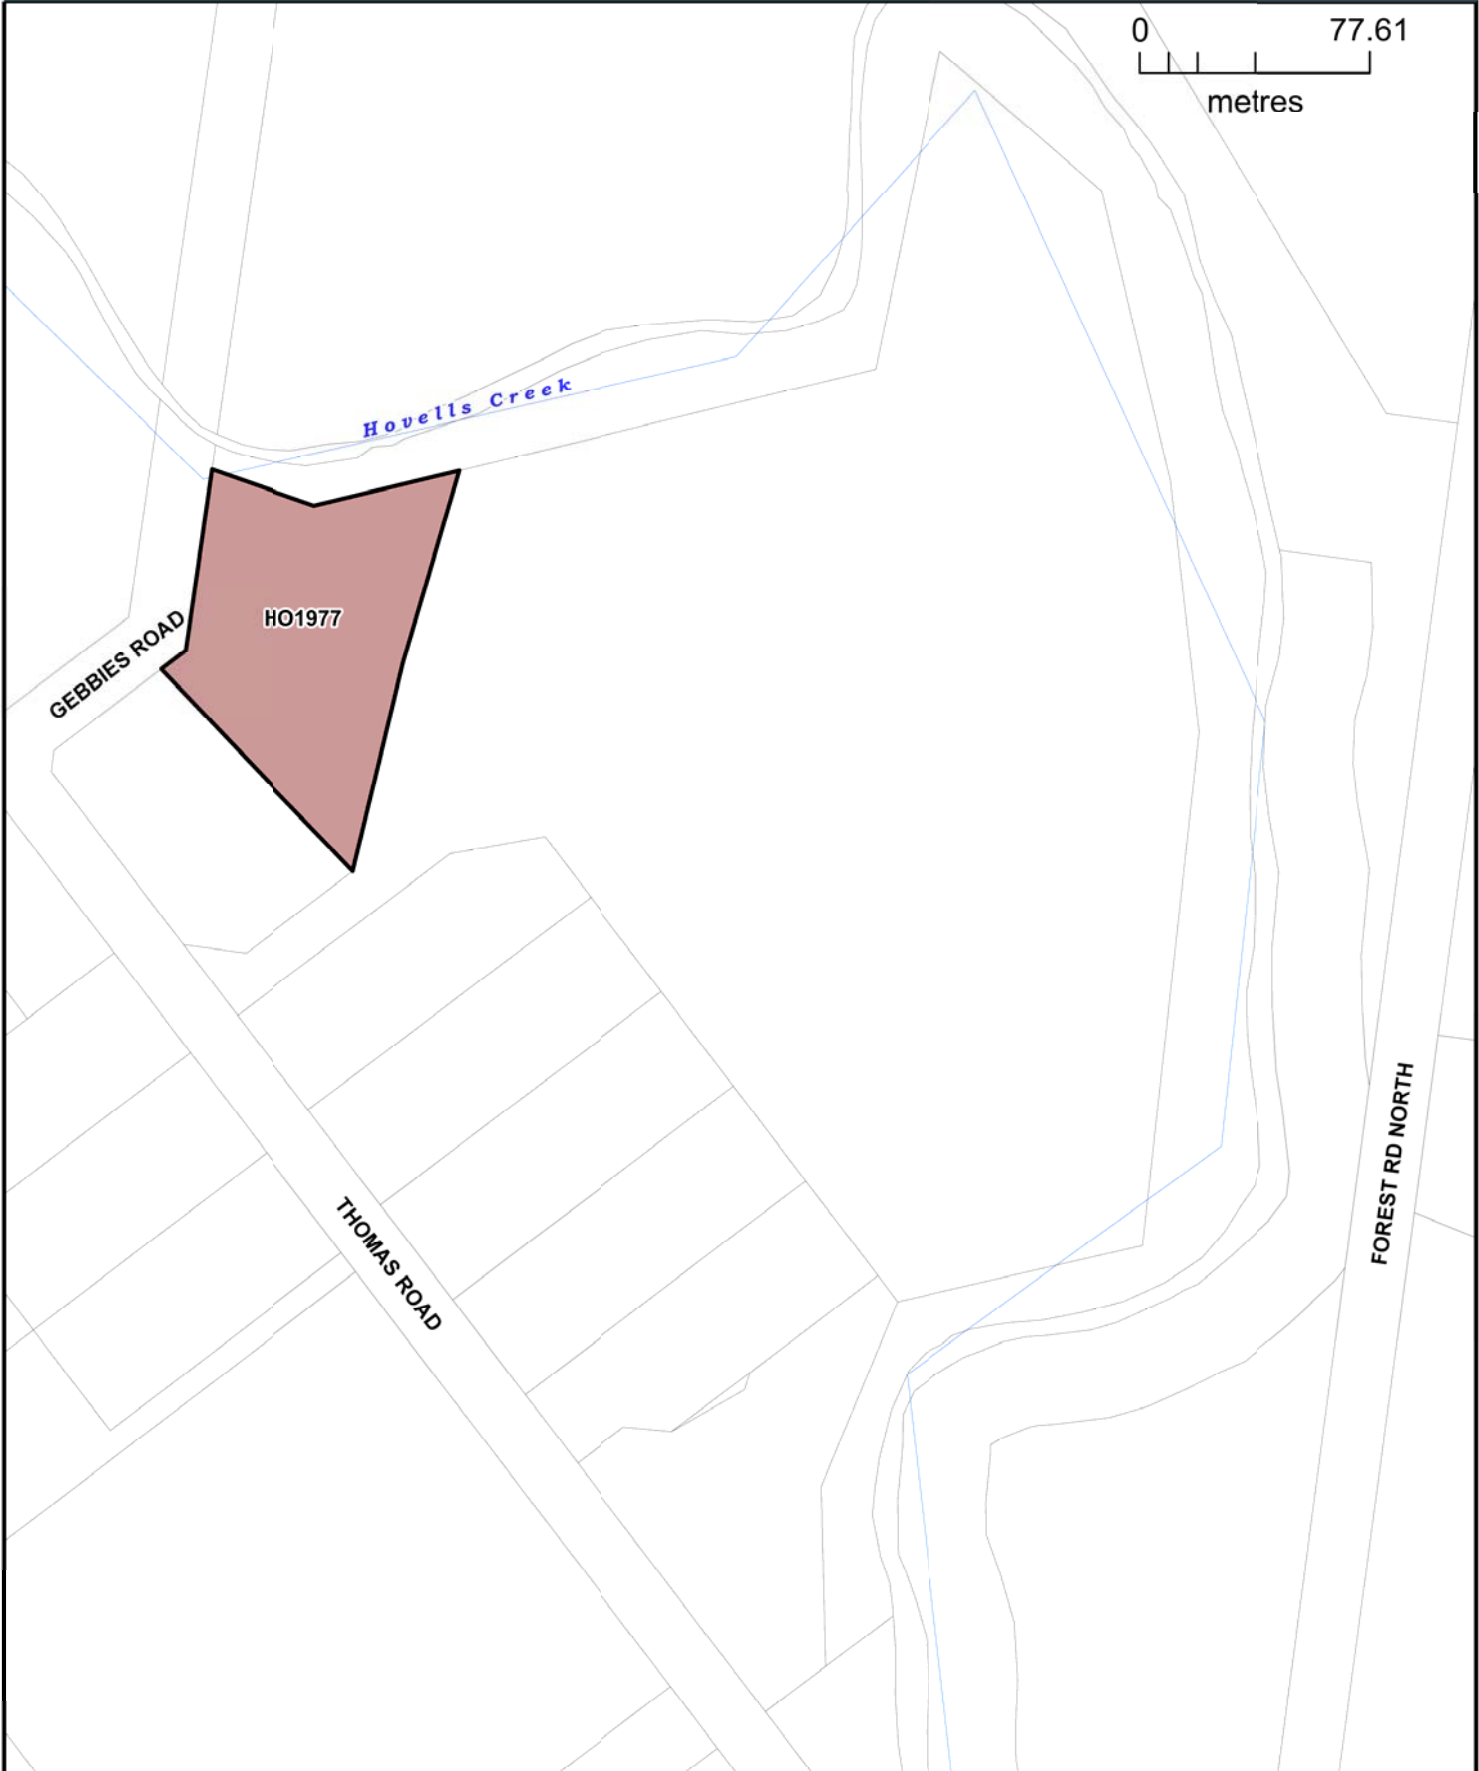

GREATER GEELONG PLANNING SCHEME

LEGEND

 HERITAGE OVERLAY

Part of Planning Scheme Map 18HO

AMENDMENT C316