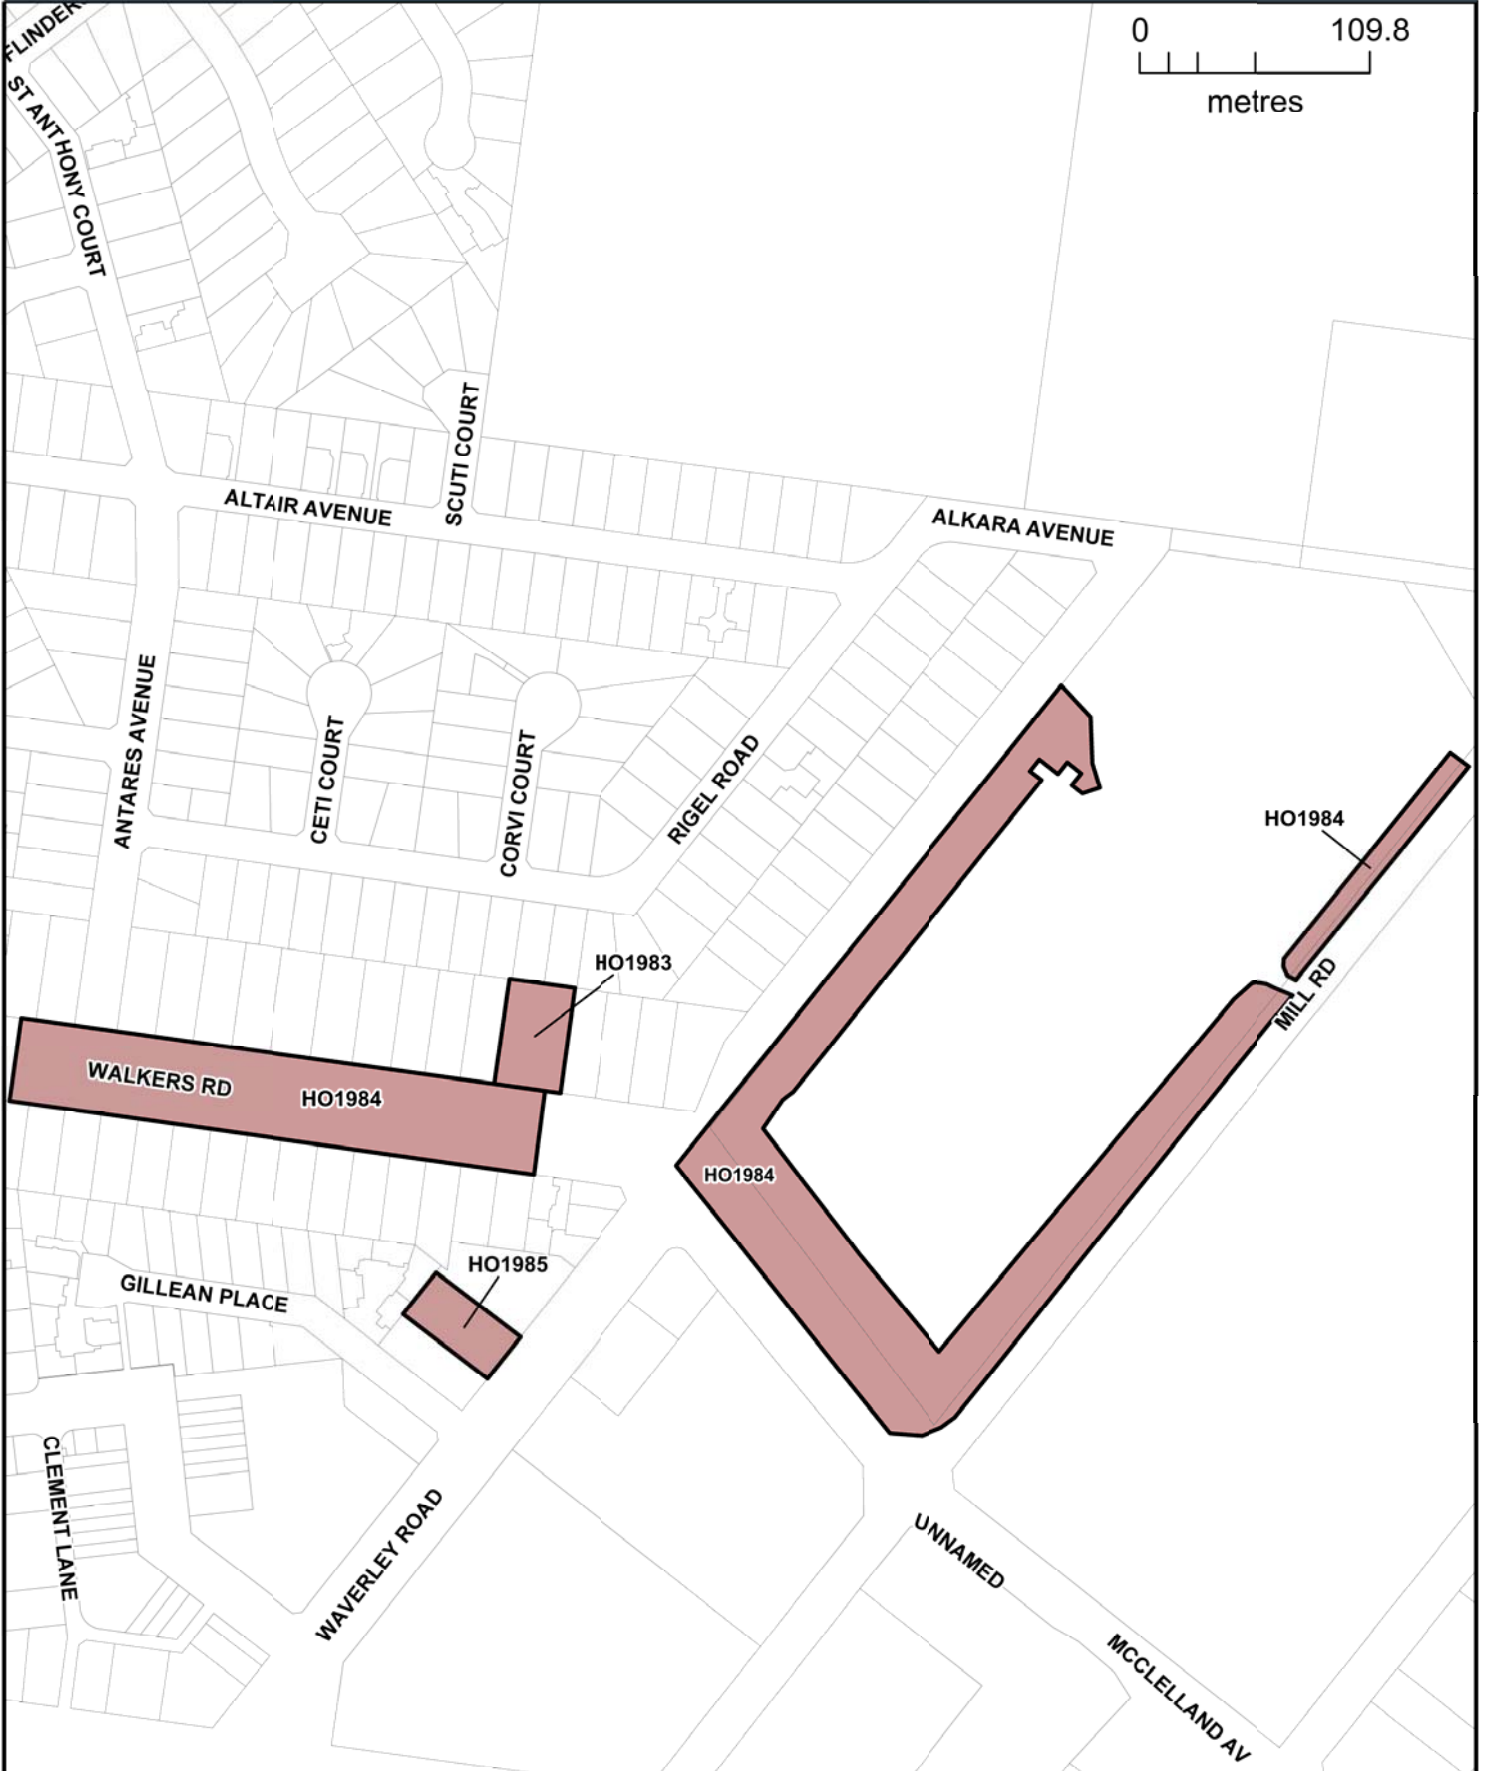

# GREATER GEELONG PLANNING SCHEME

## LEGEND

 HO HERITAGE OVERLAY

Part of Planning Scheme Map 19HO