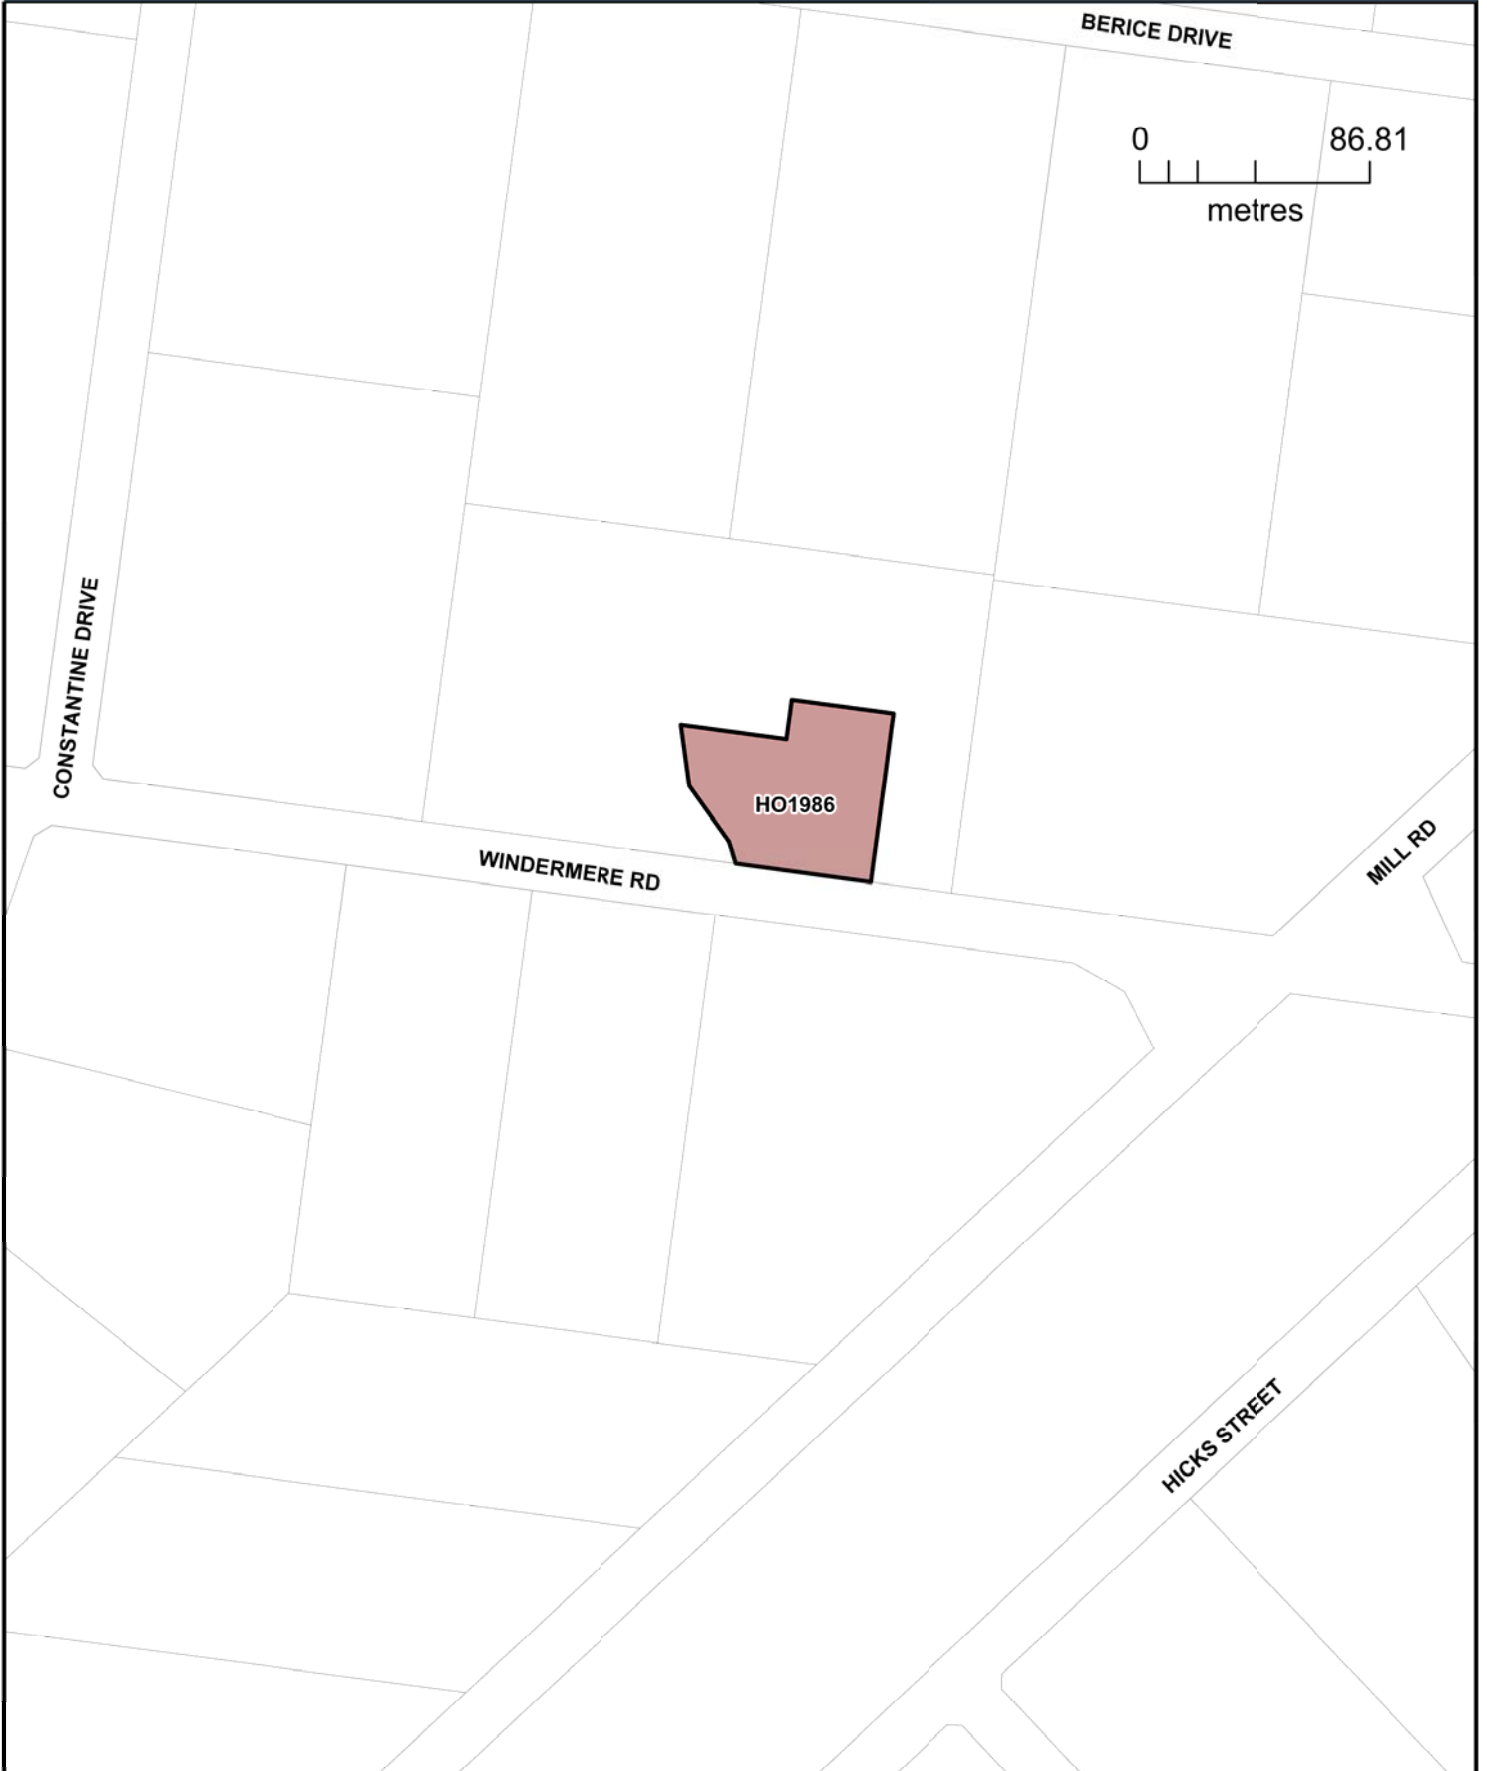

GREATER GEELONG PLANNING SCHEME

LEGEND

HO HERITAGE OVERLAY

Part of Planning Scheme Map 19HO

AMENDMENT C316