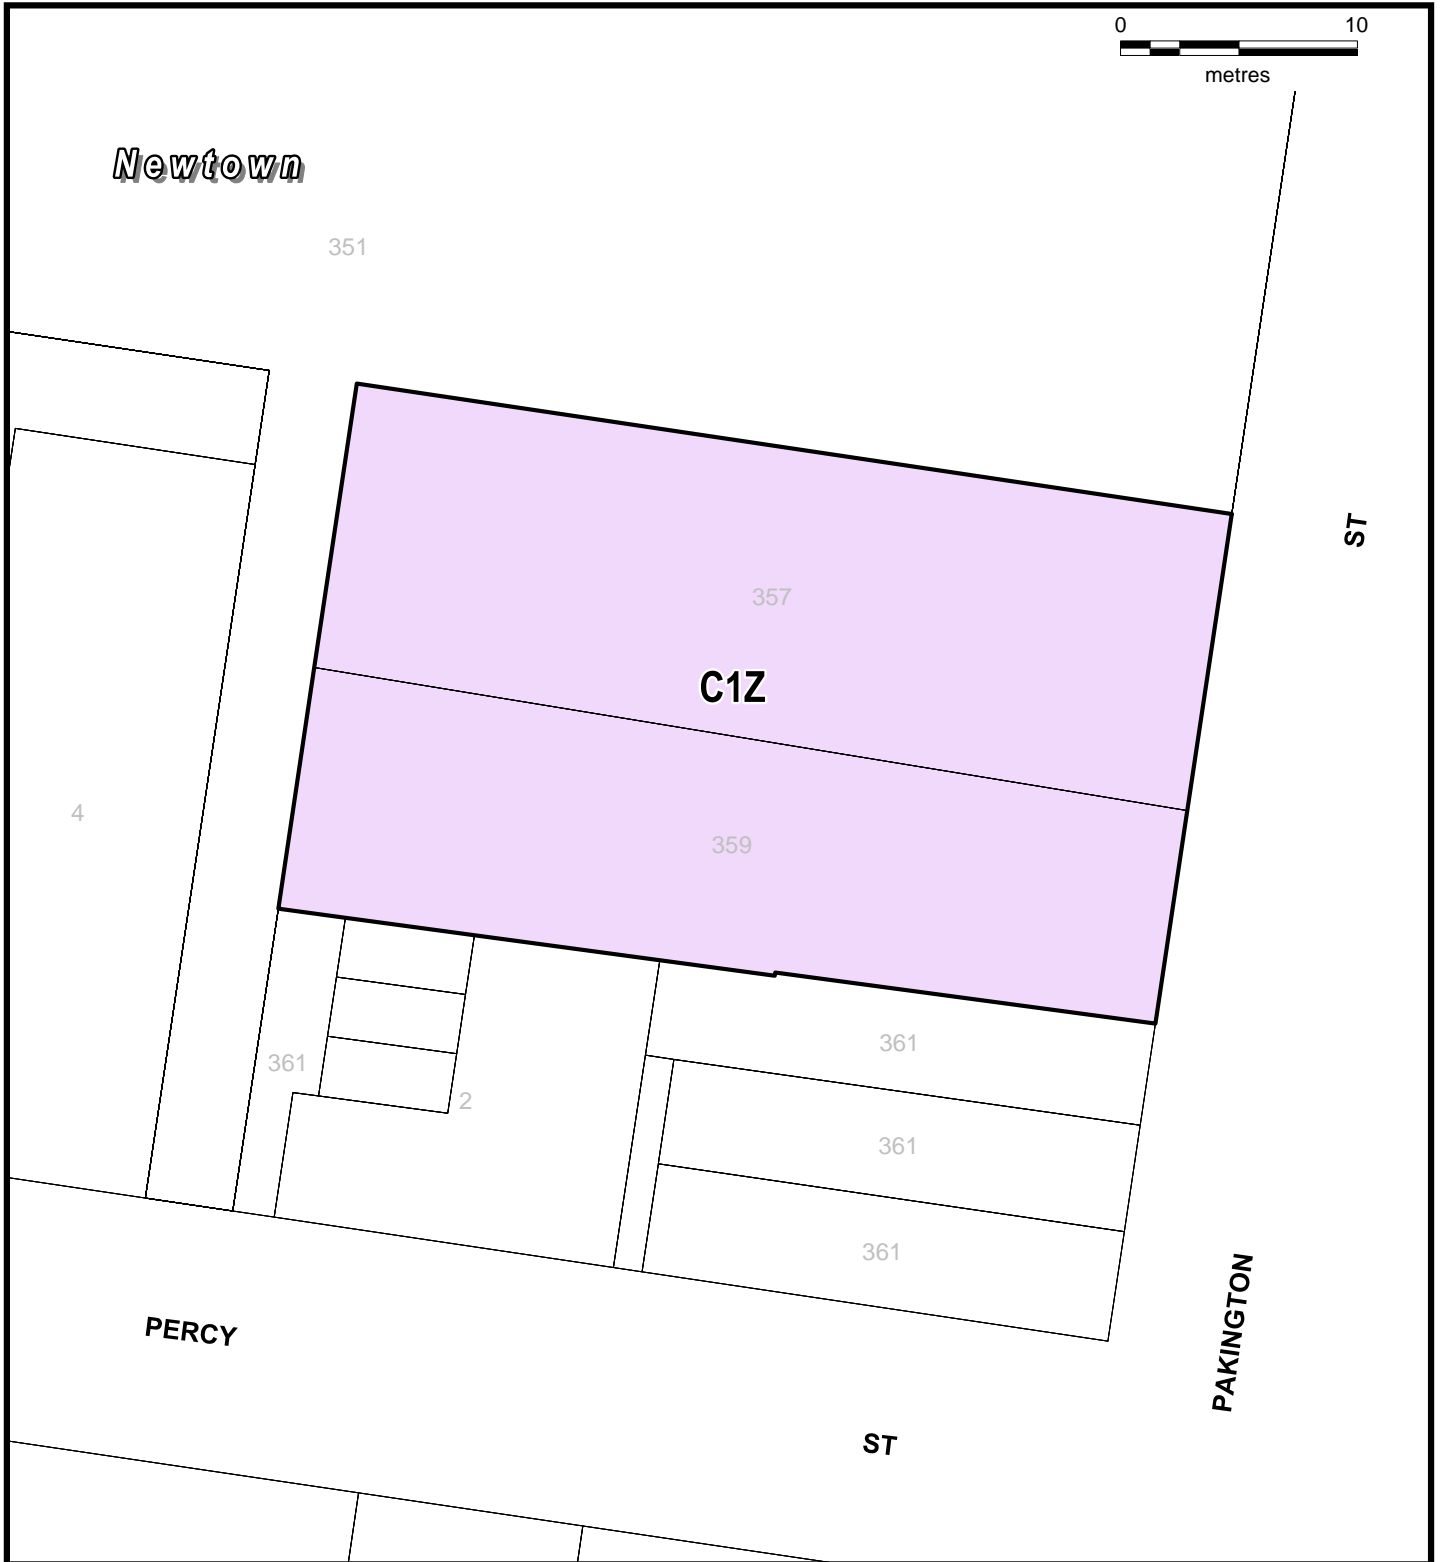

GREATER GEELONG PLANNING SCHEME LOCAL PROVISION

LEGEND

Part of Planning Scheme Map 49

C1Z Commercial 1 Zone

AMENDMENT C324