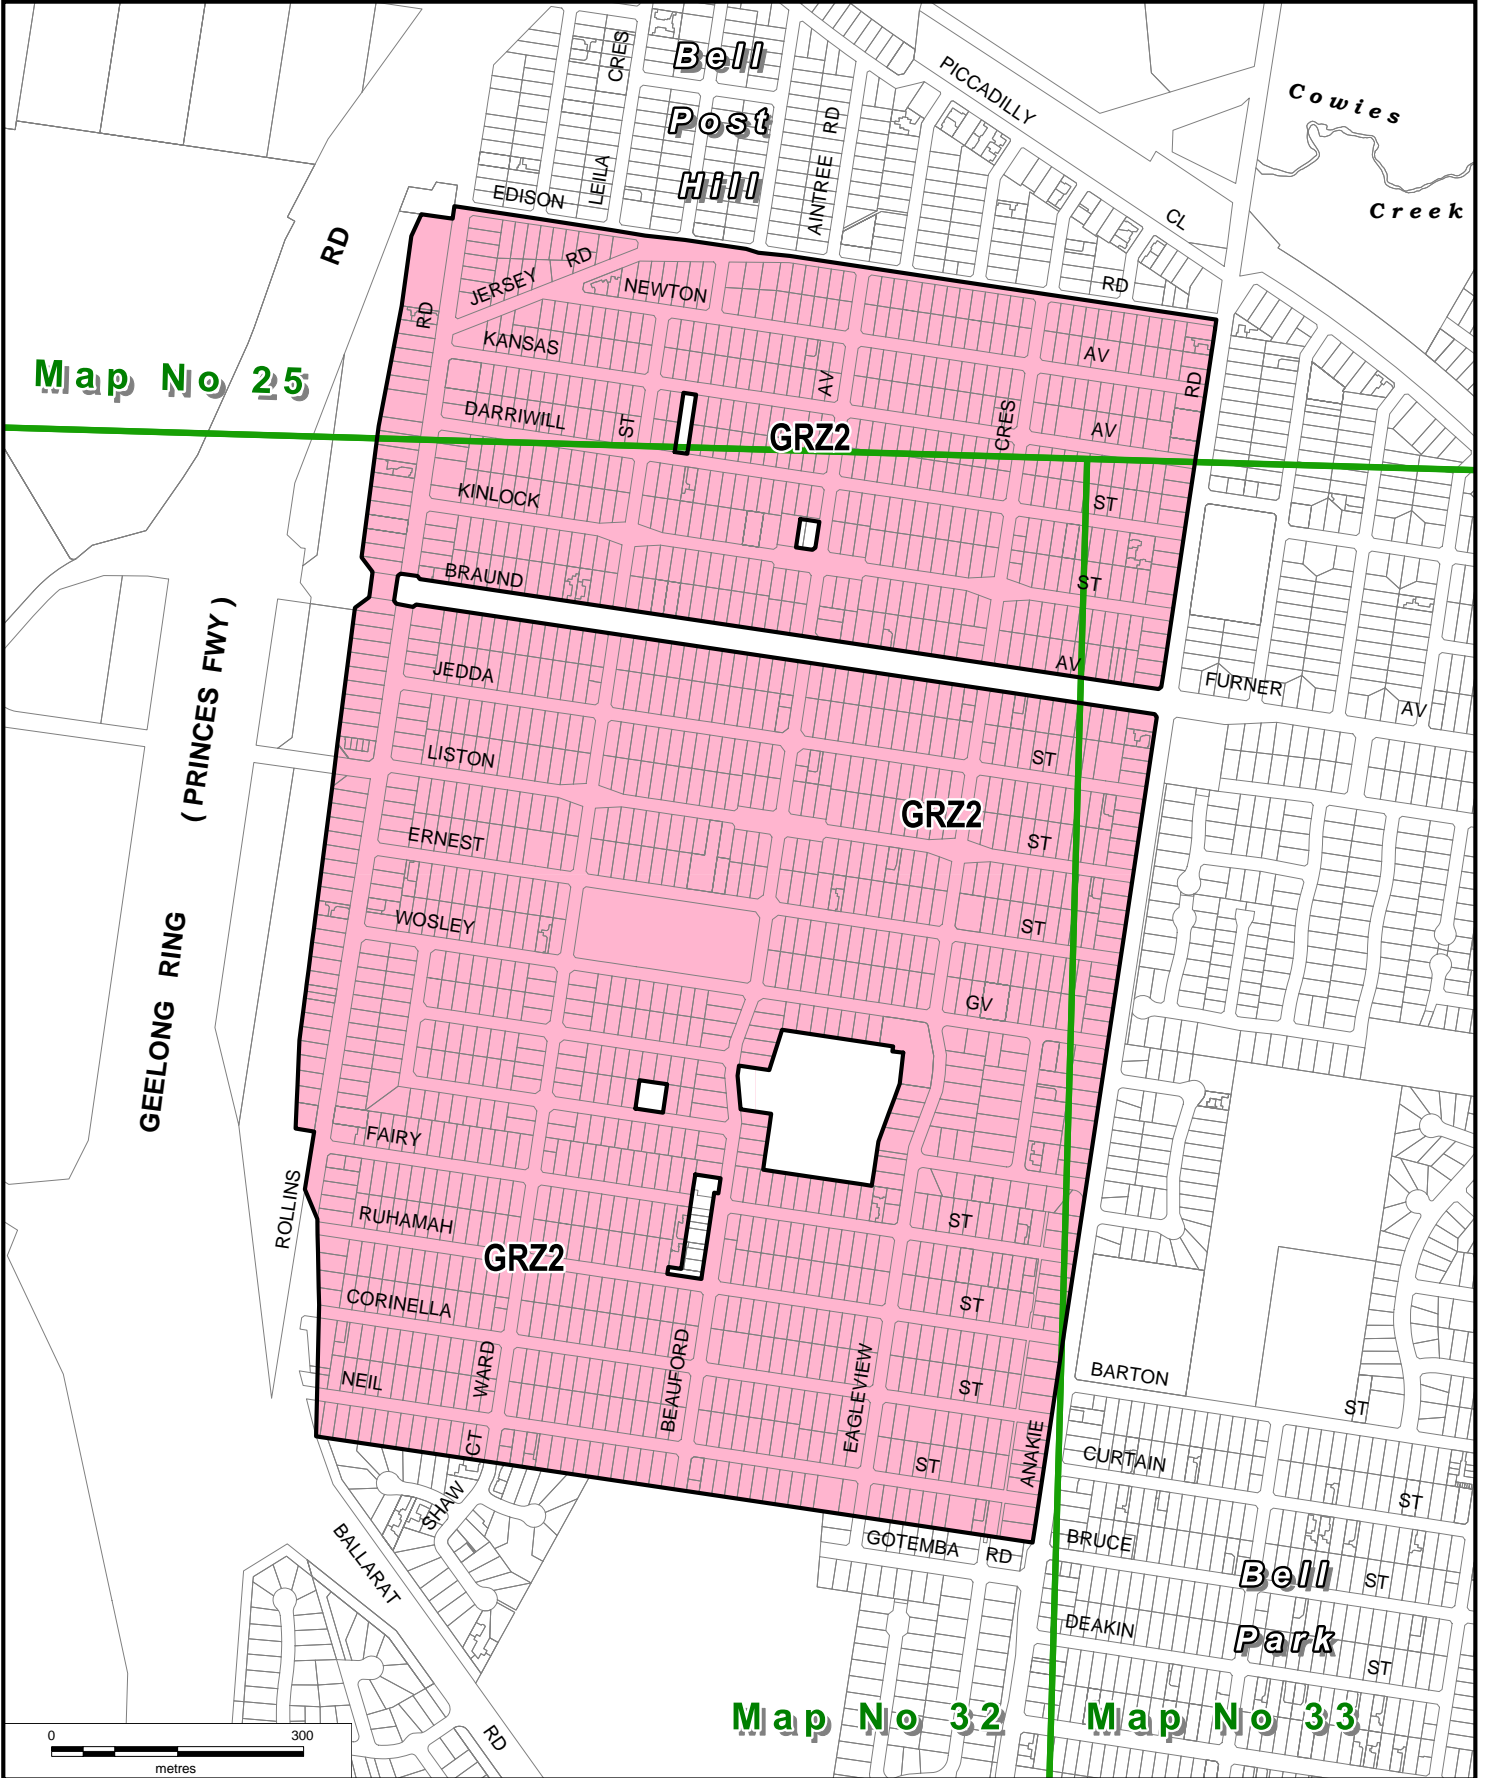

GREATER GEELONG PLANNING SCHEME

LEGEND

GRZ2 General Residential Zone - Schedule 2

Part of Planning Scheme Maps 25, 32 & 33

AMENDMENT C334