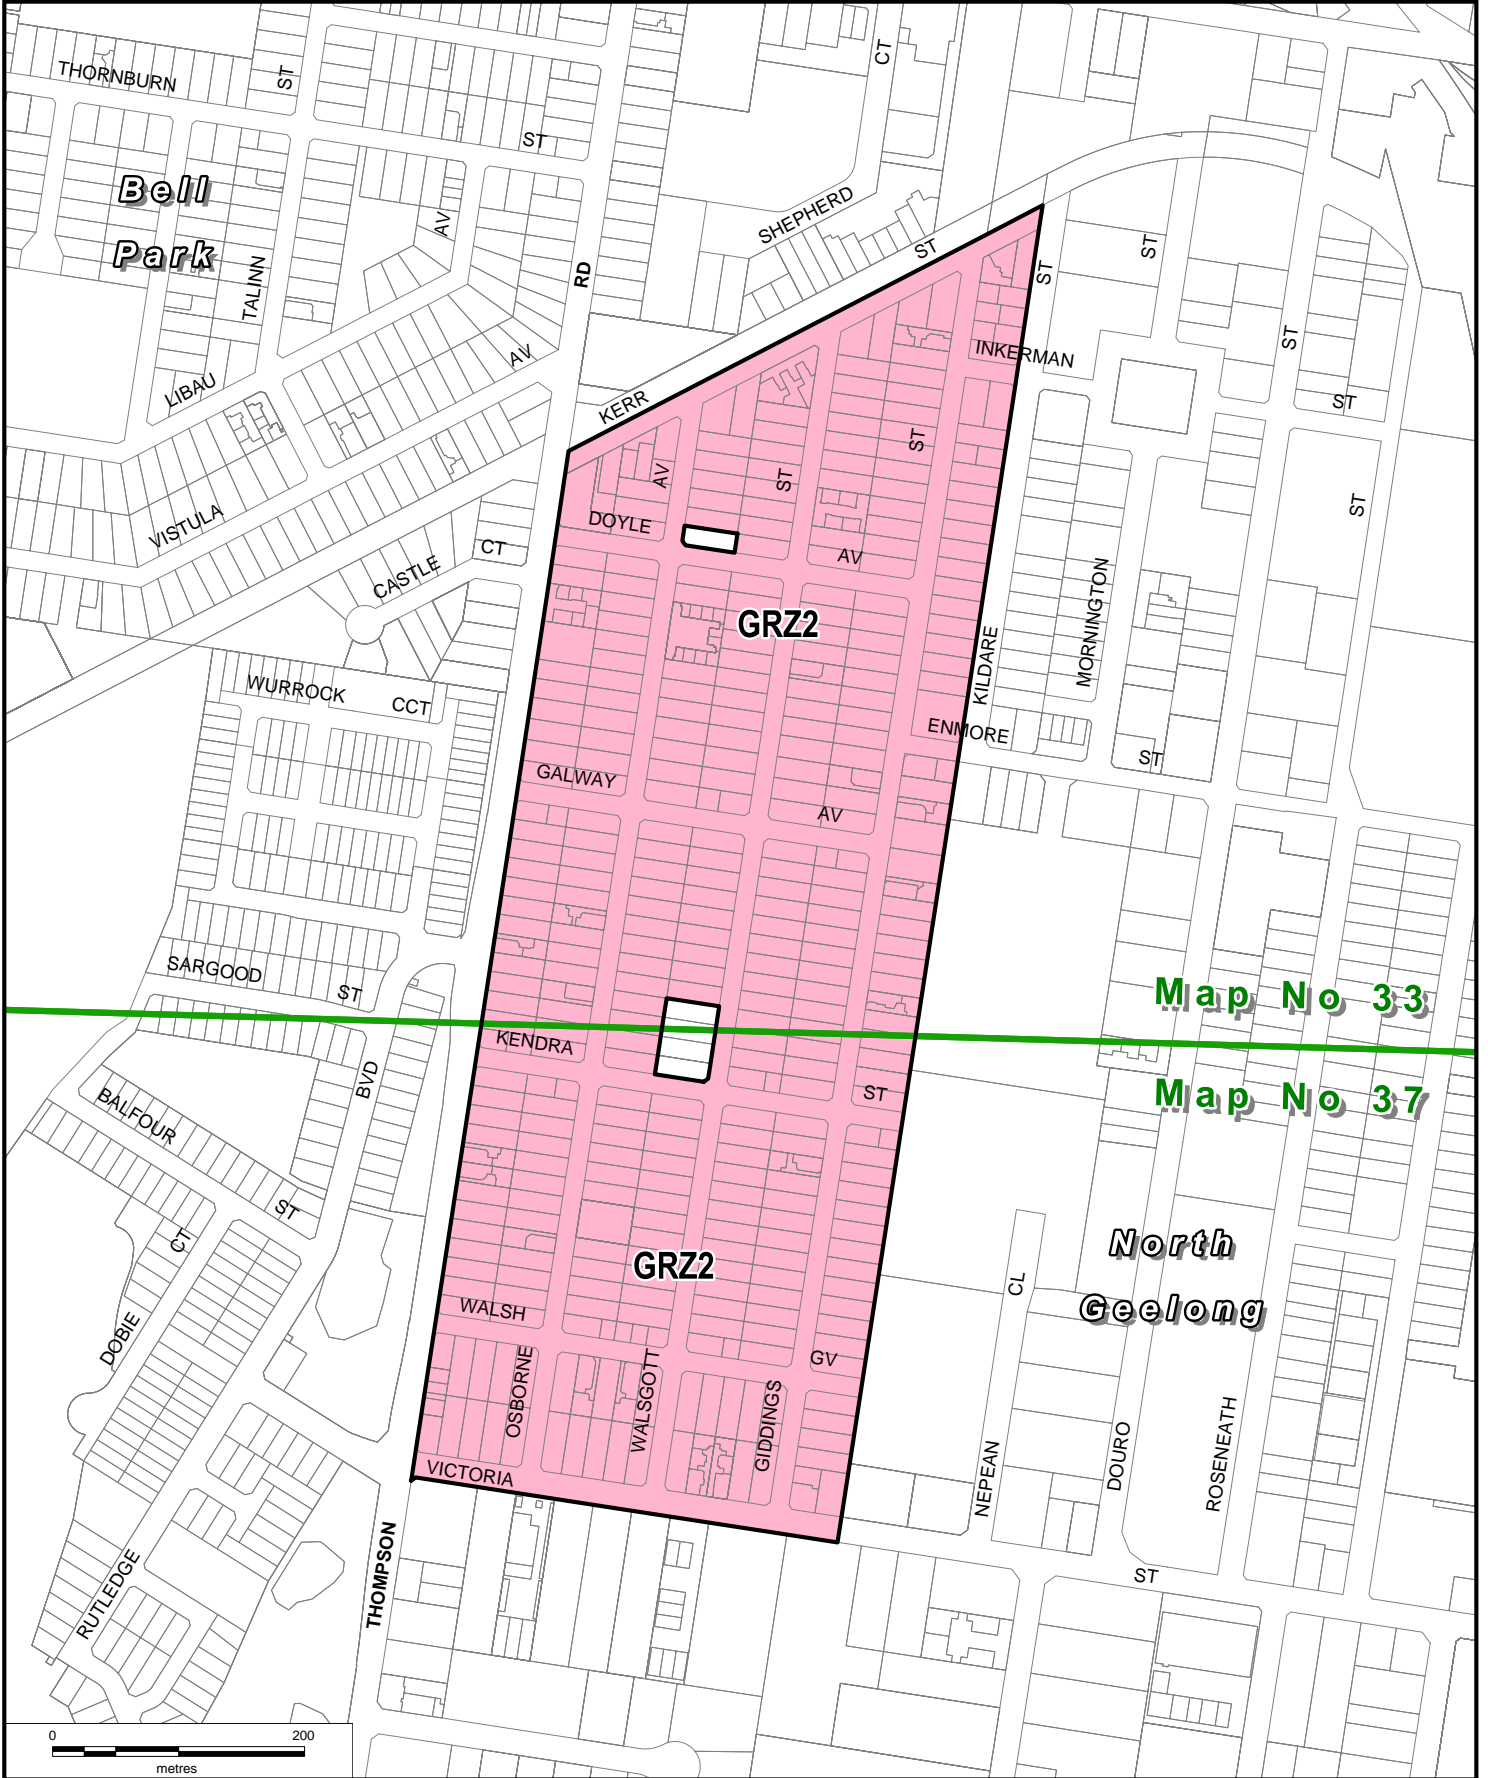

GREATER GEELONG PLANNING SCHEME

Map No 33

Map No 37

North
Geelong

LEGEND

GRZ2 General Residential Zone - Schedule 2

Part of Planning Scheme Maps 33 & 37

AMENDMENT C334