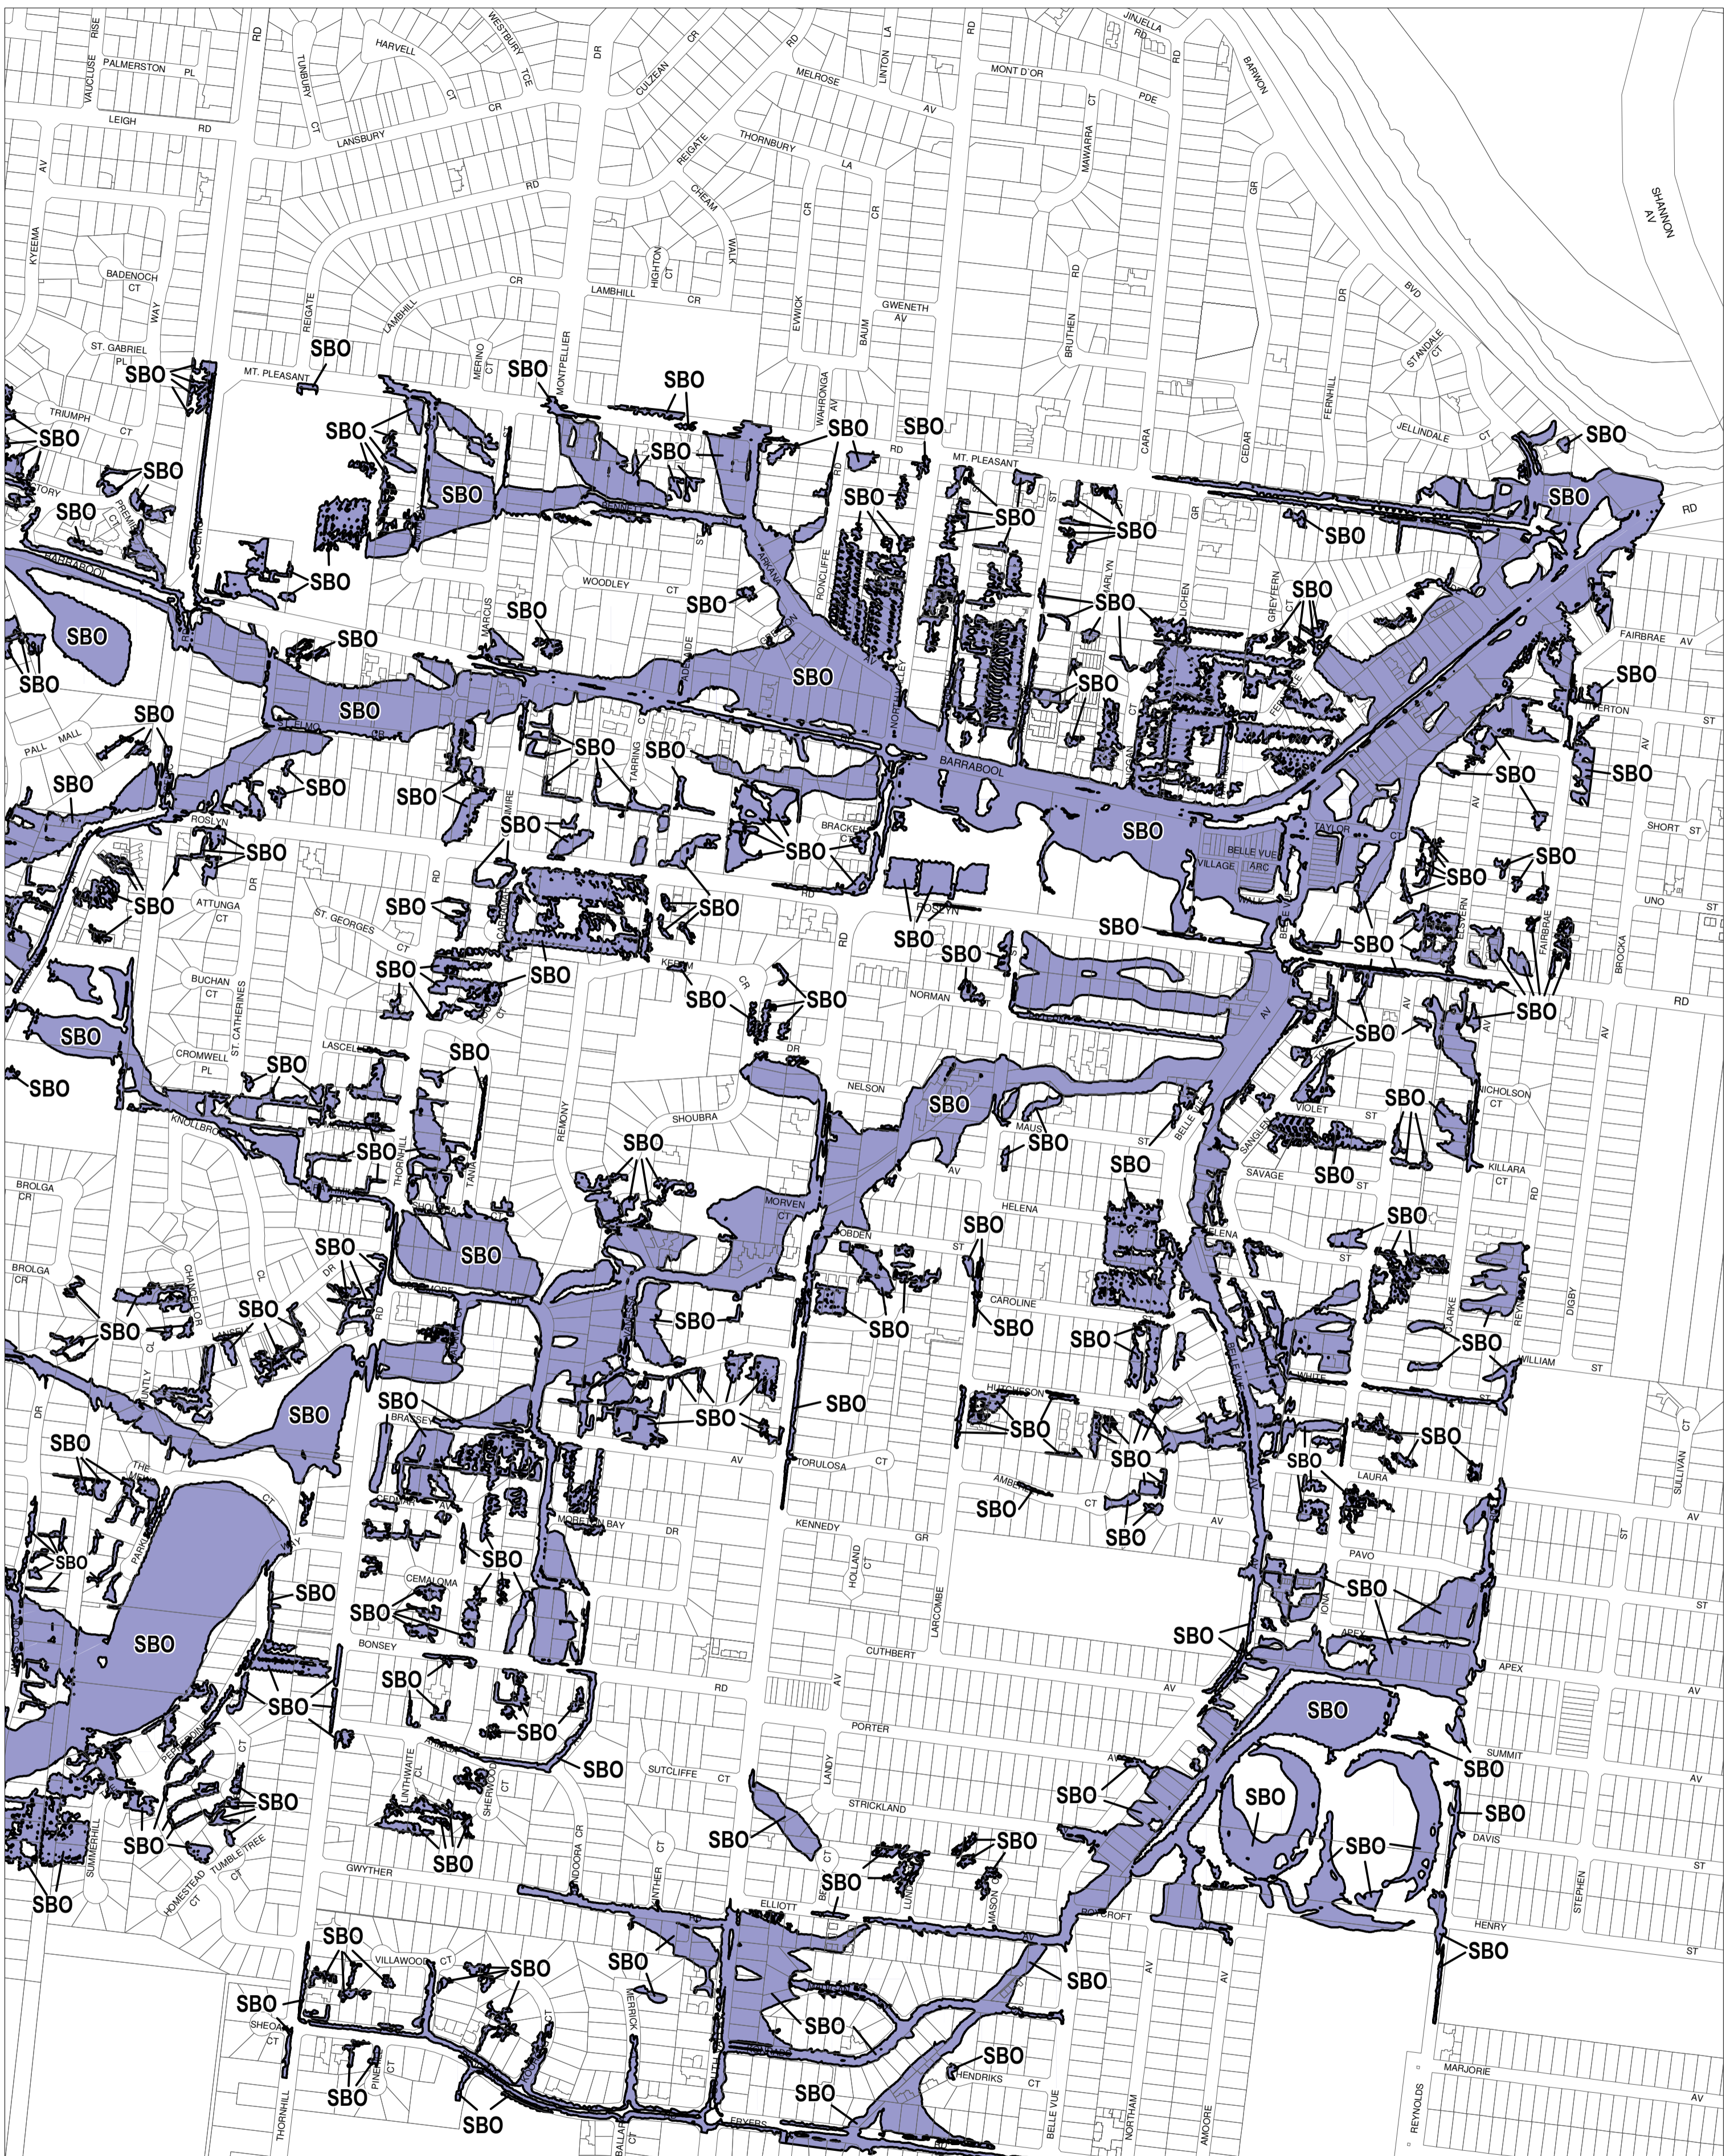

GREATER GEELONG PLANNING SCHEME - LOCAL PROVISION

Overlays
SBO Special Building Overlay

INDEX TO ADJOINING METRIC SERIES MAP

1	2	3	4
5	6	7	8
9	10	11	12
13	14	15	16
17	18	19	20
21	22	23	24
25	26	27	28
29	30	31	32
33	34	35	36
37	38	39	40
41	42	43	44
45	46	47	48
49	50	51	52
53	54	55	56
57	58	59	60
61	62	63	64
65	66	67	68
69	70	71	72
73	74	75	76
77	78	79	80
81	82	83	84
85	86	87	88
89	90	91	92

Printed: 29/6/2015

AMENDMENT C335