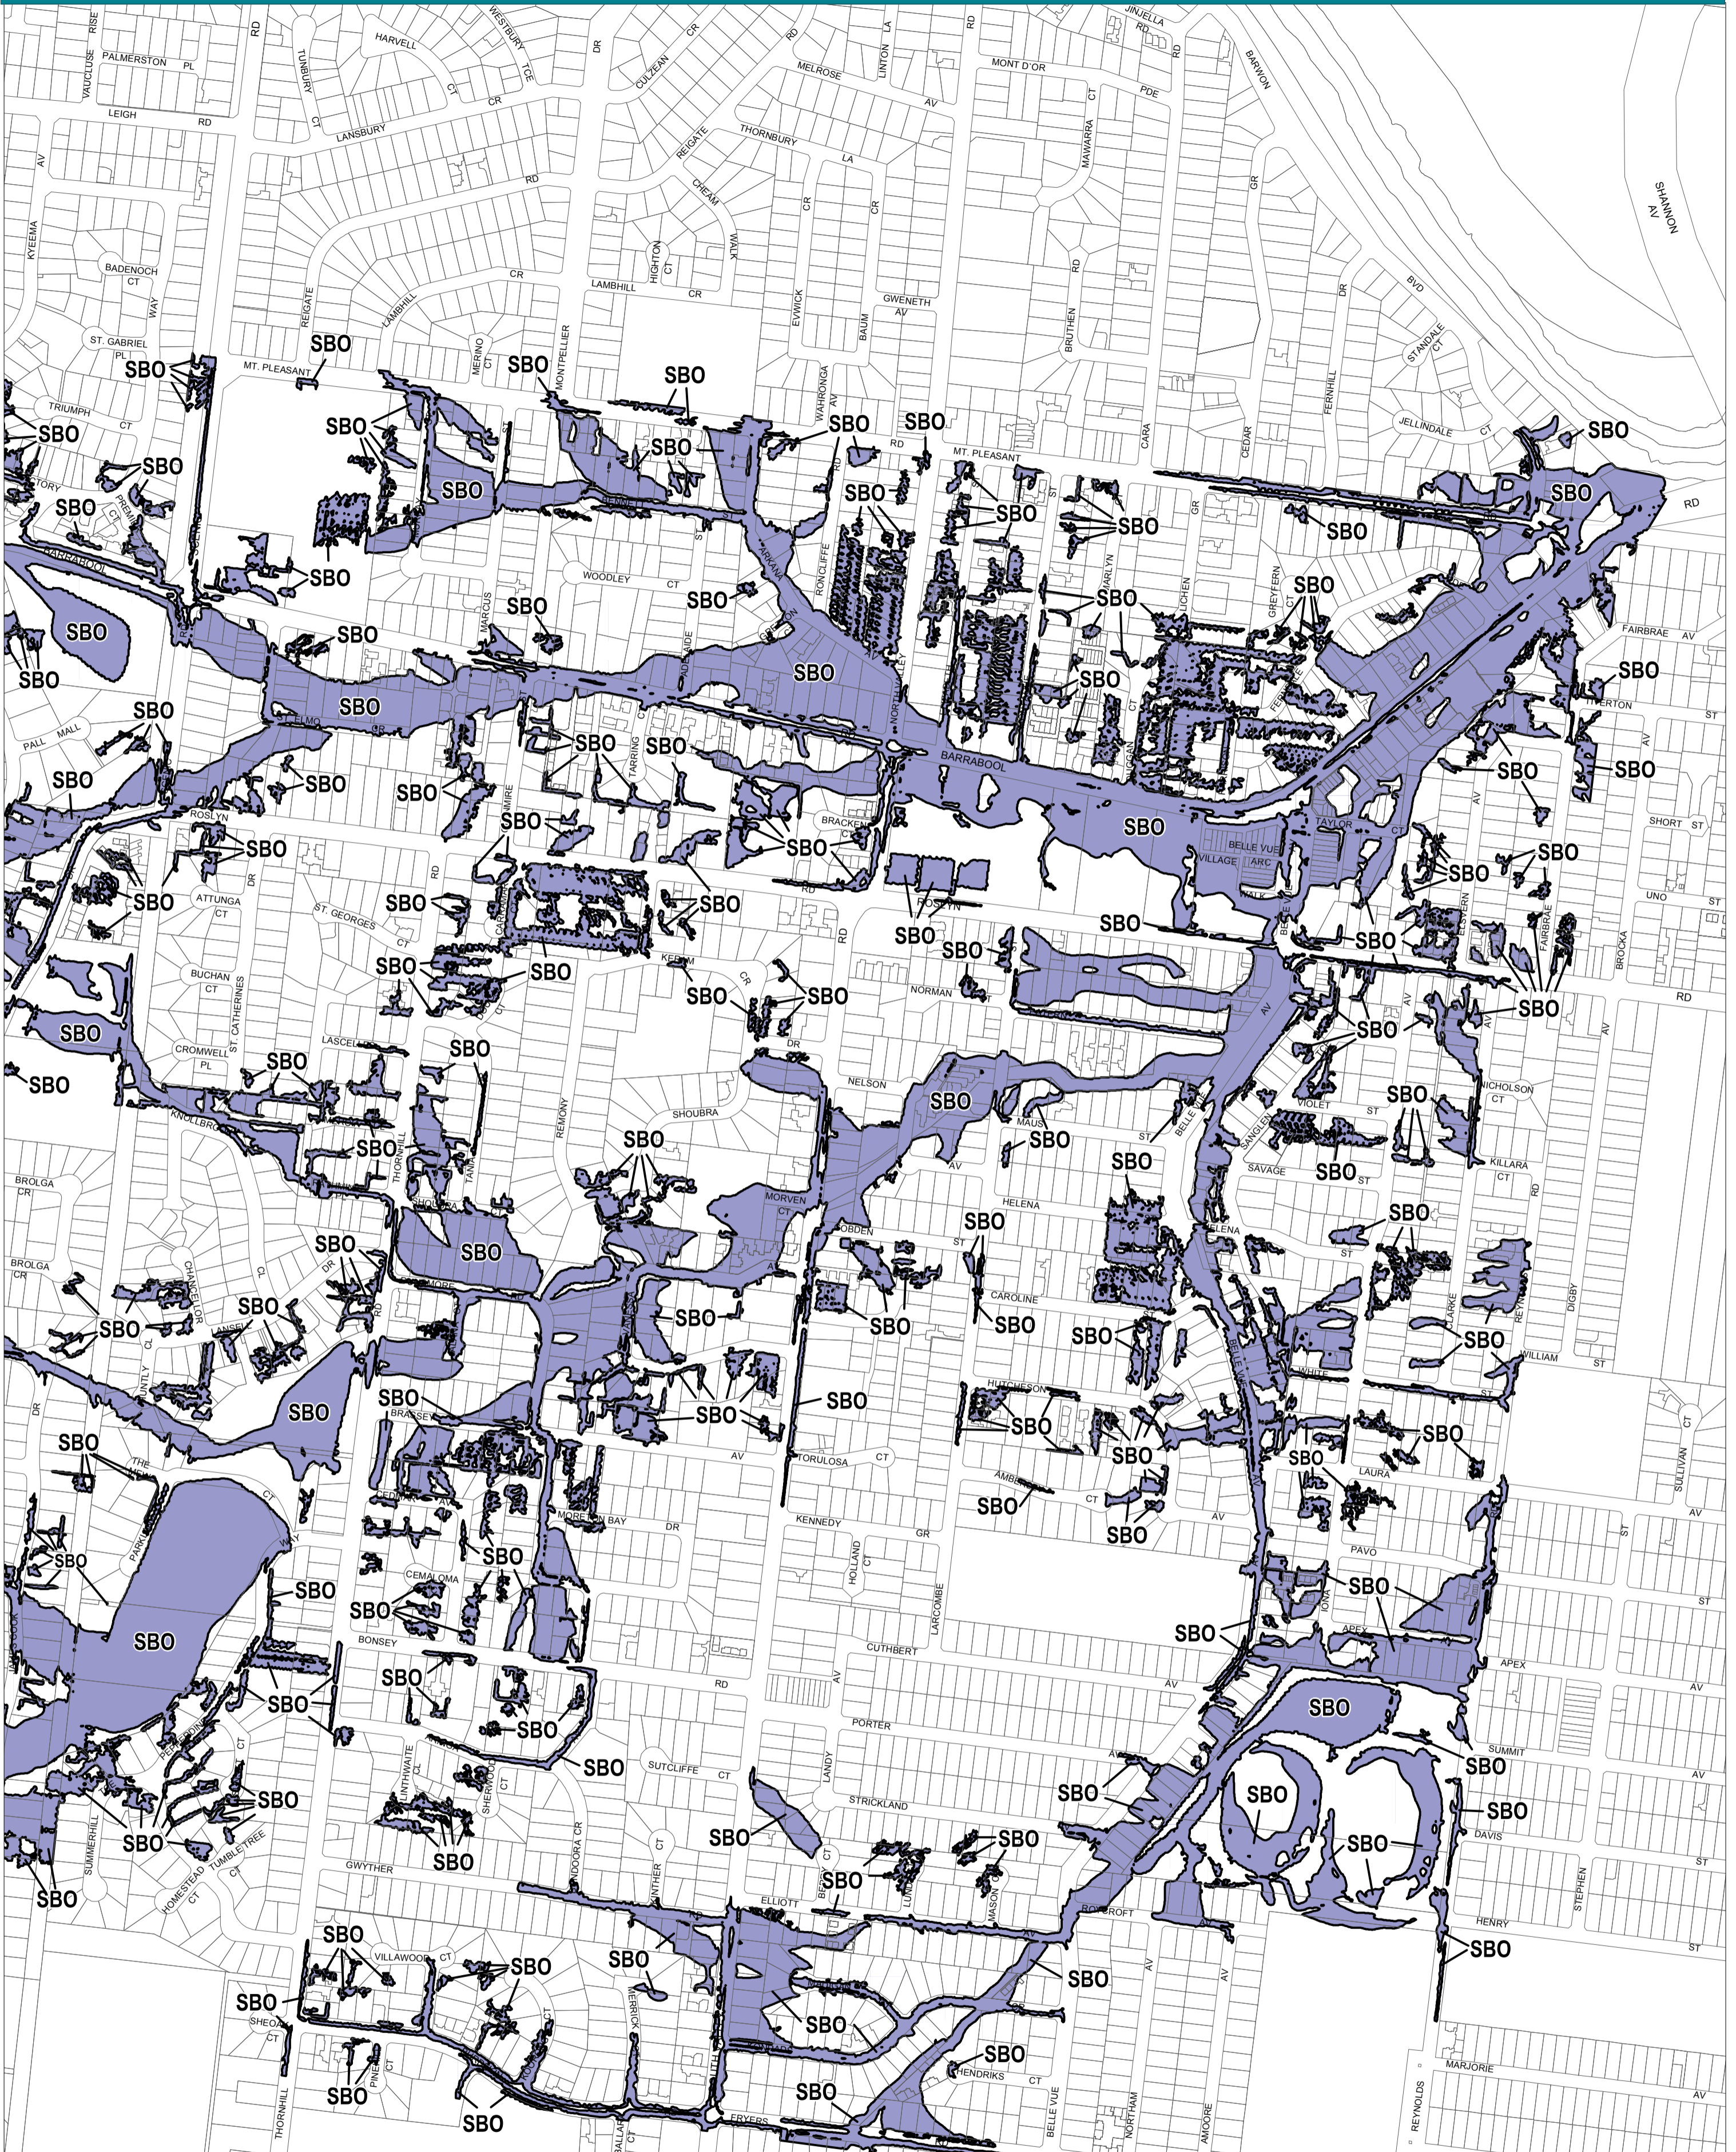

GREATER GEELONG PLANNING SCHEME - LOCAL PROVISION

Overlays
SBO Special Building Overlay
Municipal Boundary

AUSTRALIAN MAP GRID ZONE 55

PREPARED BY: Planning Mapping Services

Environment, Land, Water and Planning

INDEX TO ADJOINING METRIC SERIES MAP

1	2	3	4
5	6	7	8
9	10	11	12
13	14	15	16
17	18	19	20
21	22	23	24
25	26	27	28
29	30	31	32
33	34	35	36
37	38	39	40
41	42	43	44
45	46	47	48
49	50	51	52
53	54	55	56
57	58	59	60
61	62	63	64
65	66	67	68
69	70	71	72
73	74	75	76
77	78	79	80
81	82	83	84
85	86	87	88
89	90	91	92
93	94	95	96
97	98	99	100

Printed: 20/9/2016

AMENDMENT C335