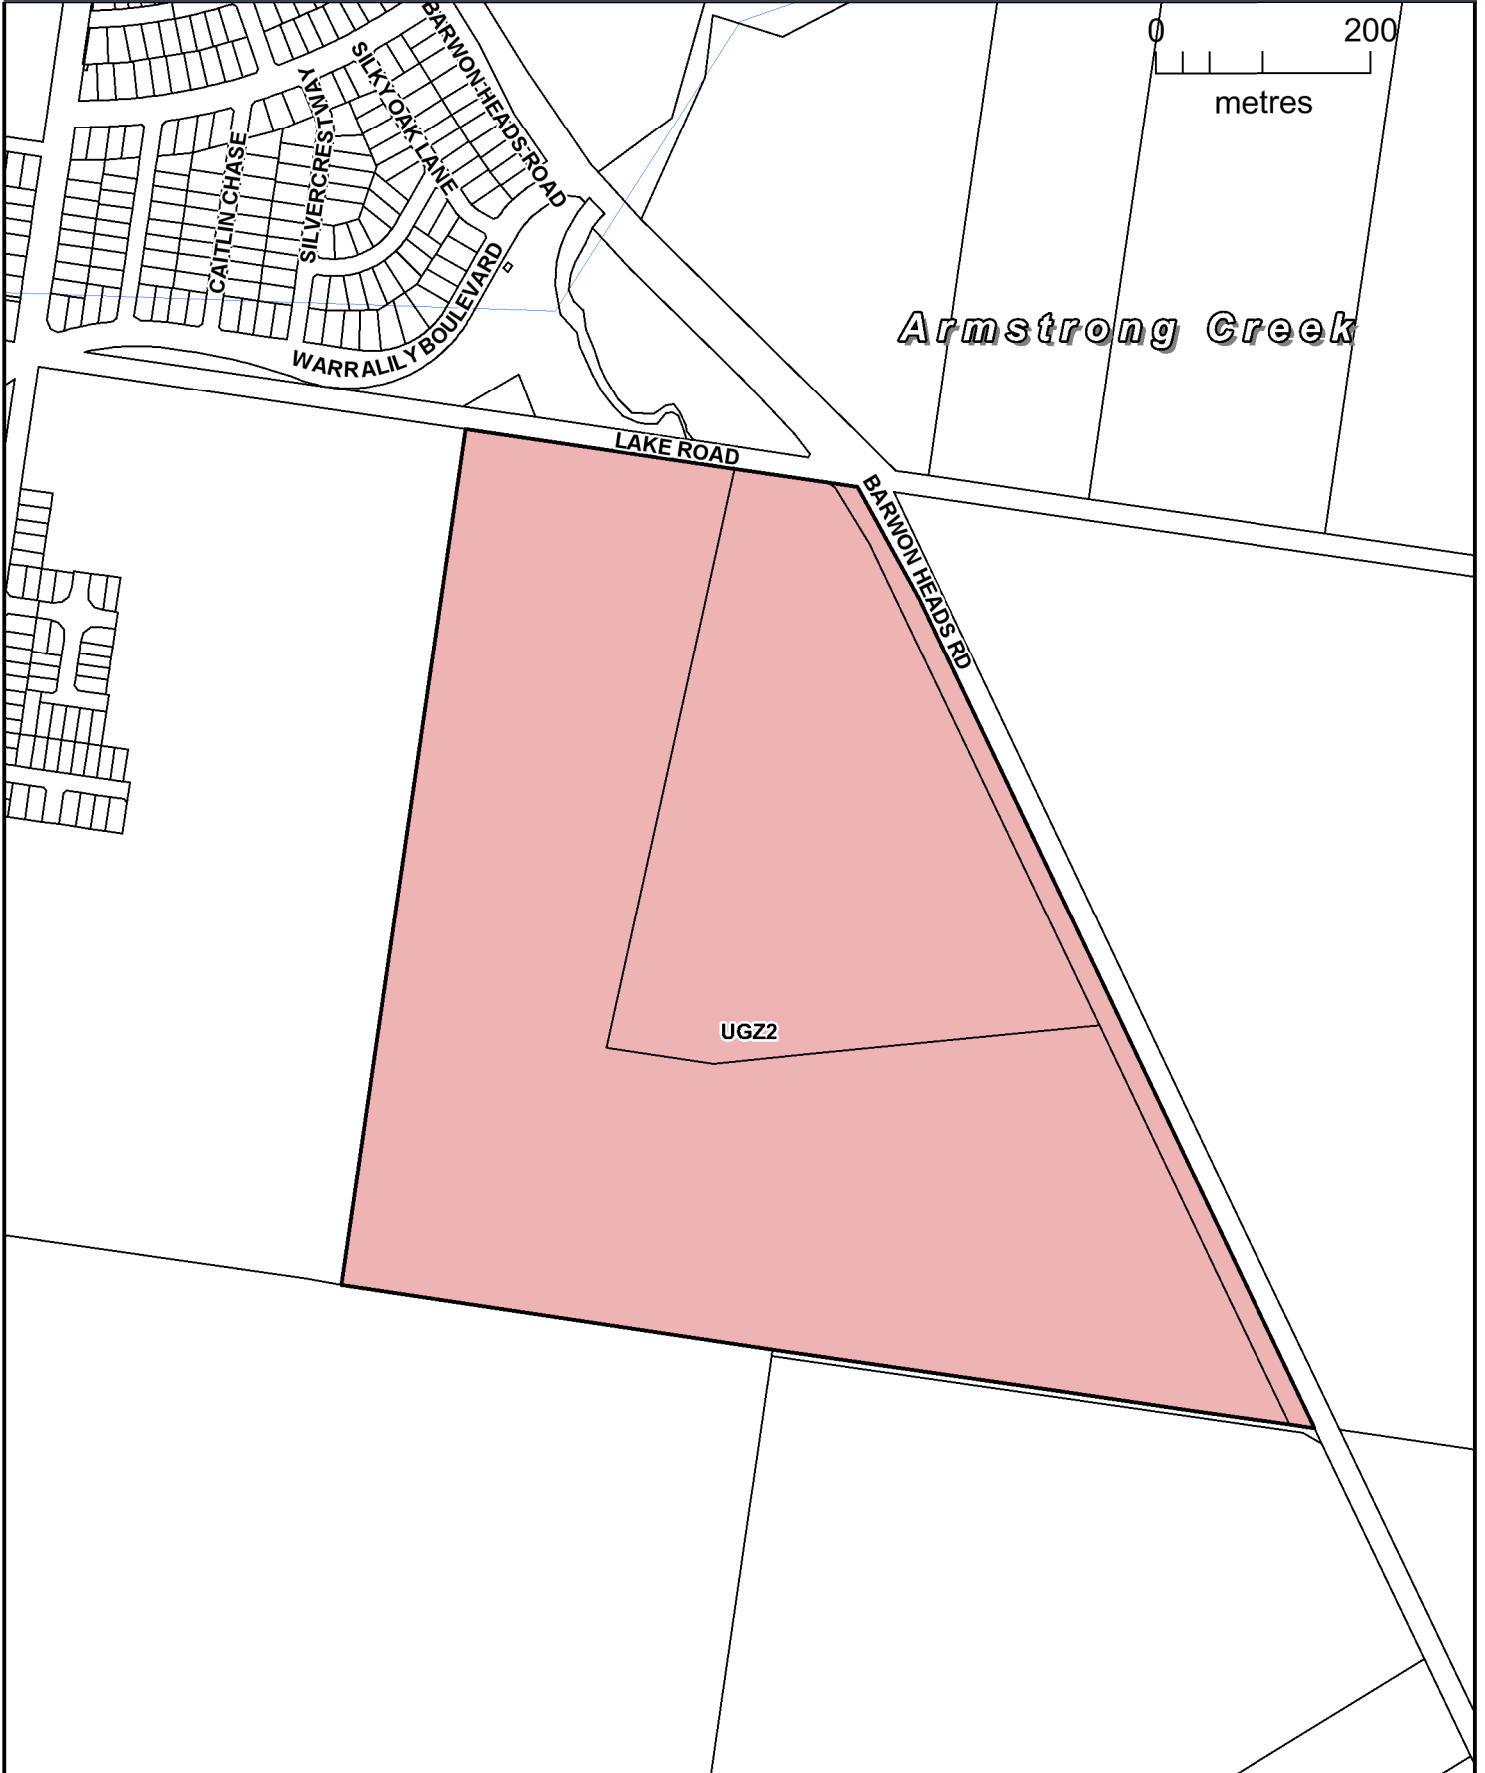

GREATER GEELONG PLANNING SCHEME

LEGEND

Part of Planning Scheme Map 78

UGZ2 URBAN GROWTH ZONE - SCHEDULE 2

AMENDMENT C301