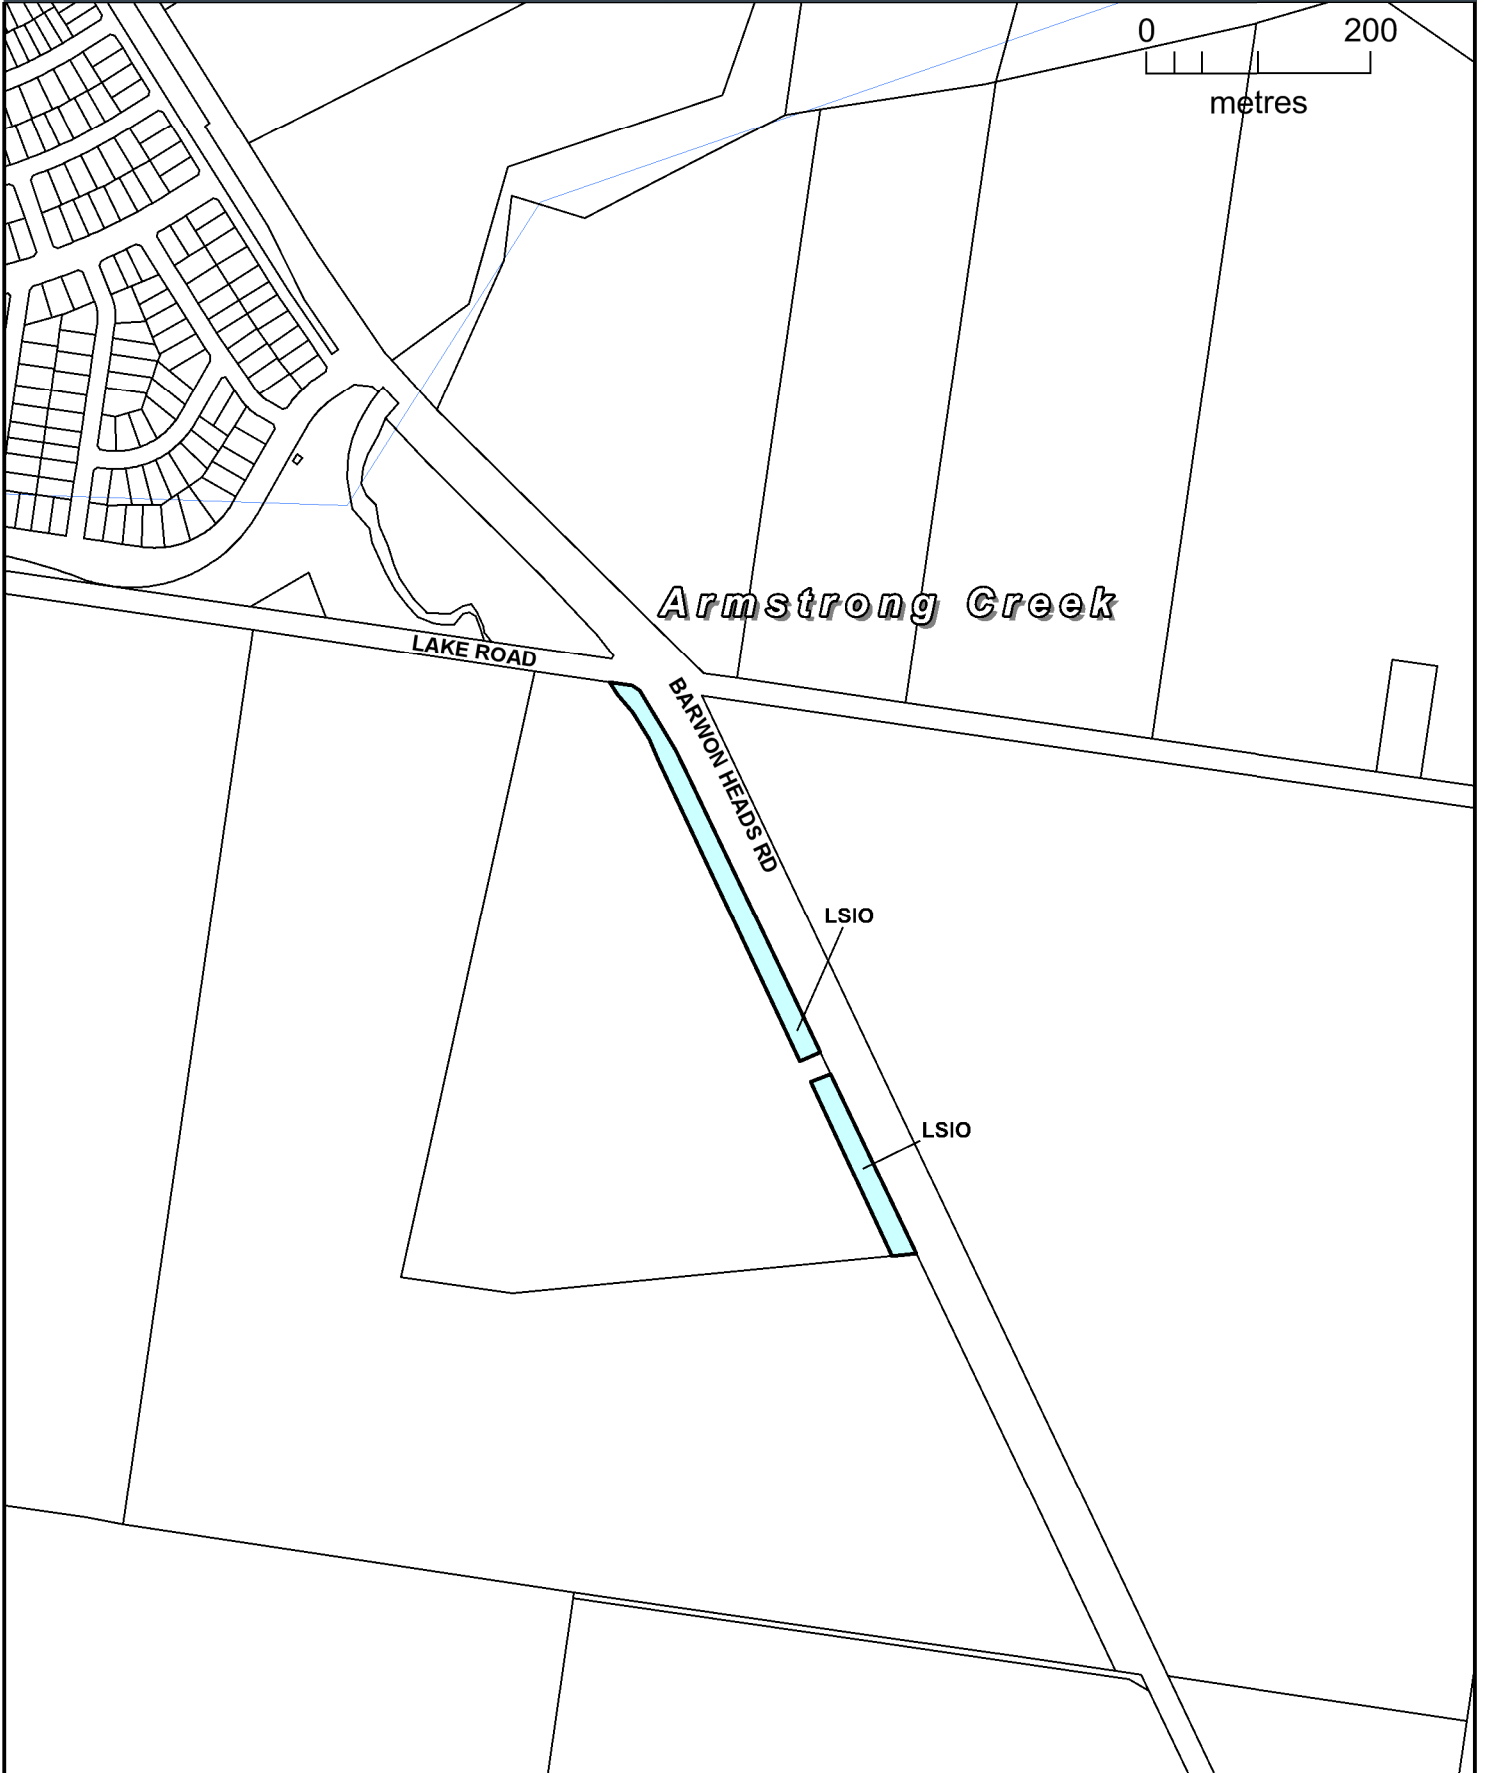

# GREATER GEELONG PLANNING SCHEME

## LEGEND

Part of Planning Scheme Map 78LSIO-FO

**LSIO** LAND SUBJECT TO INUNDATION OVERLAY