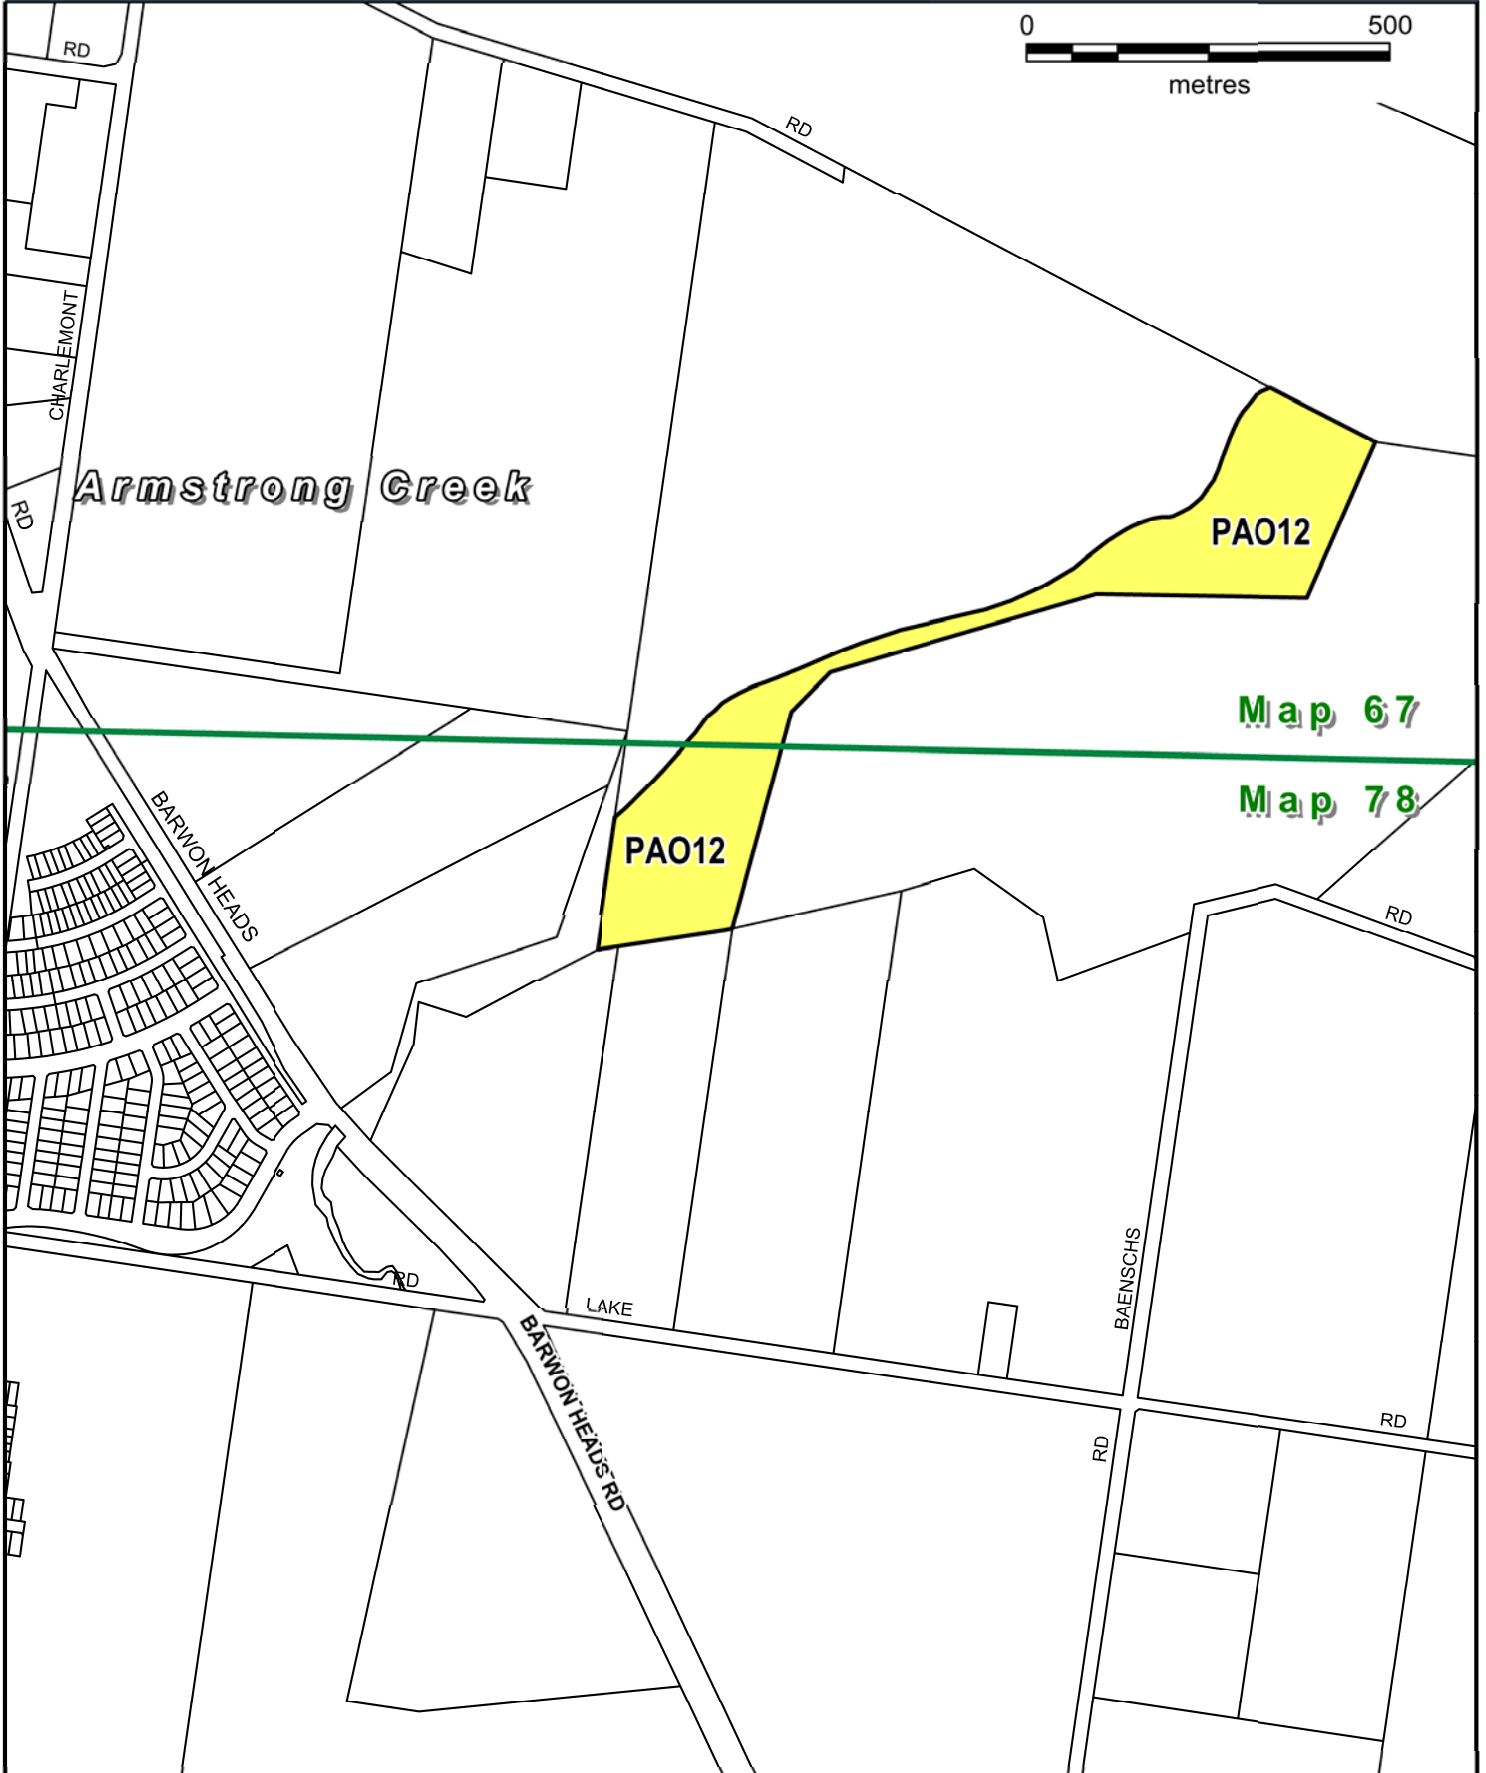

GREATER GEELONG PLANNING SCHEME

LEGEND

PAO12 Public Acquisition Overlay - Schedule 12

Part of Planning Scheme Map Nos.67PAO & 78PAO

AMENDMENT C301