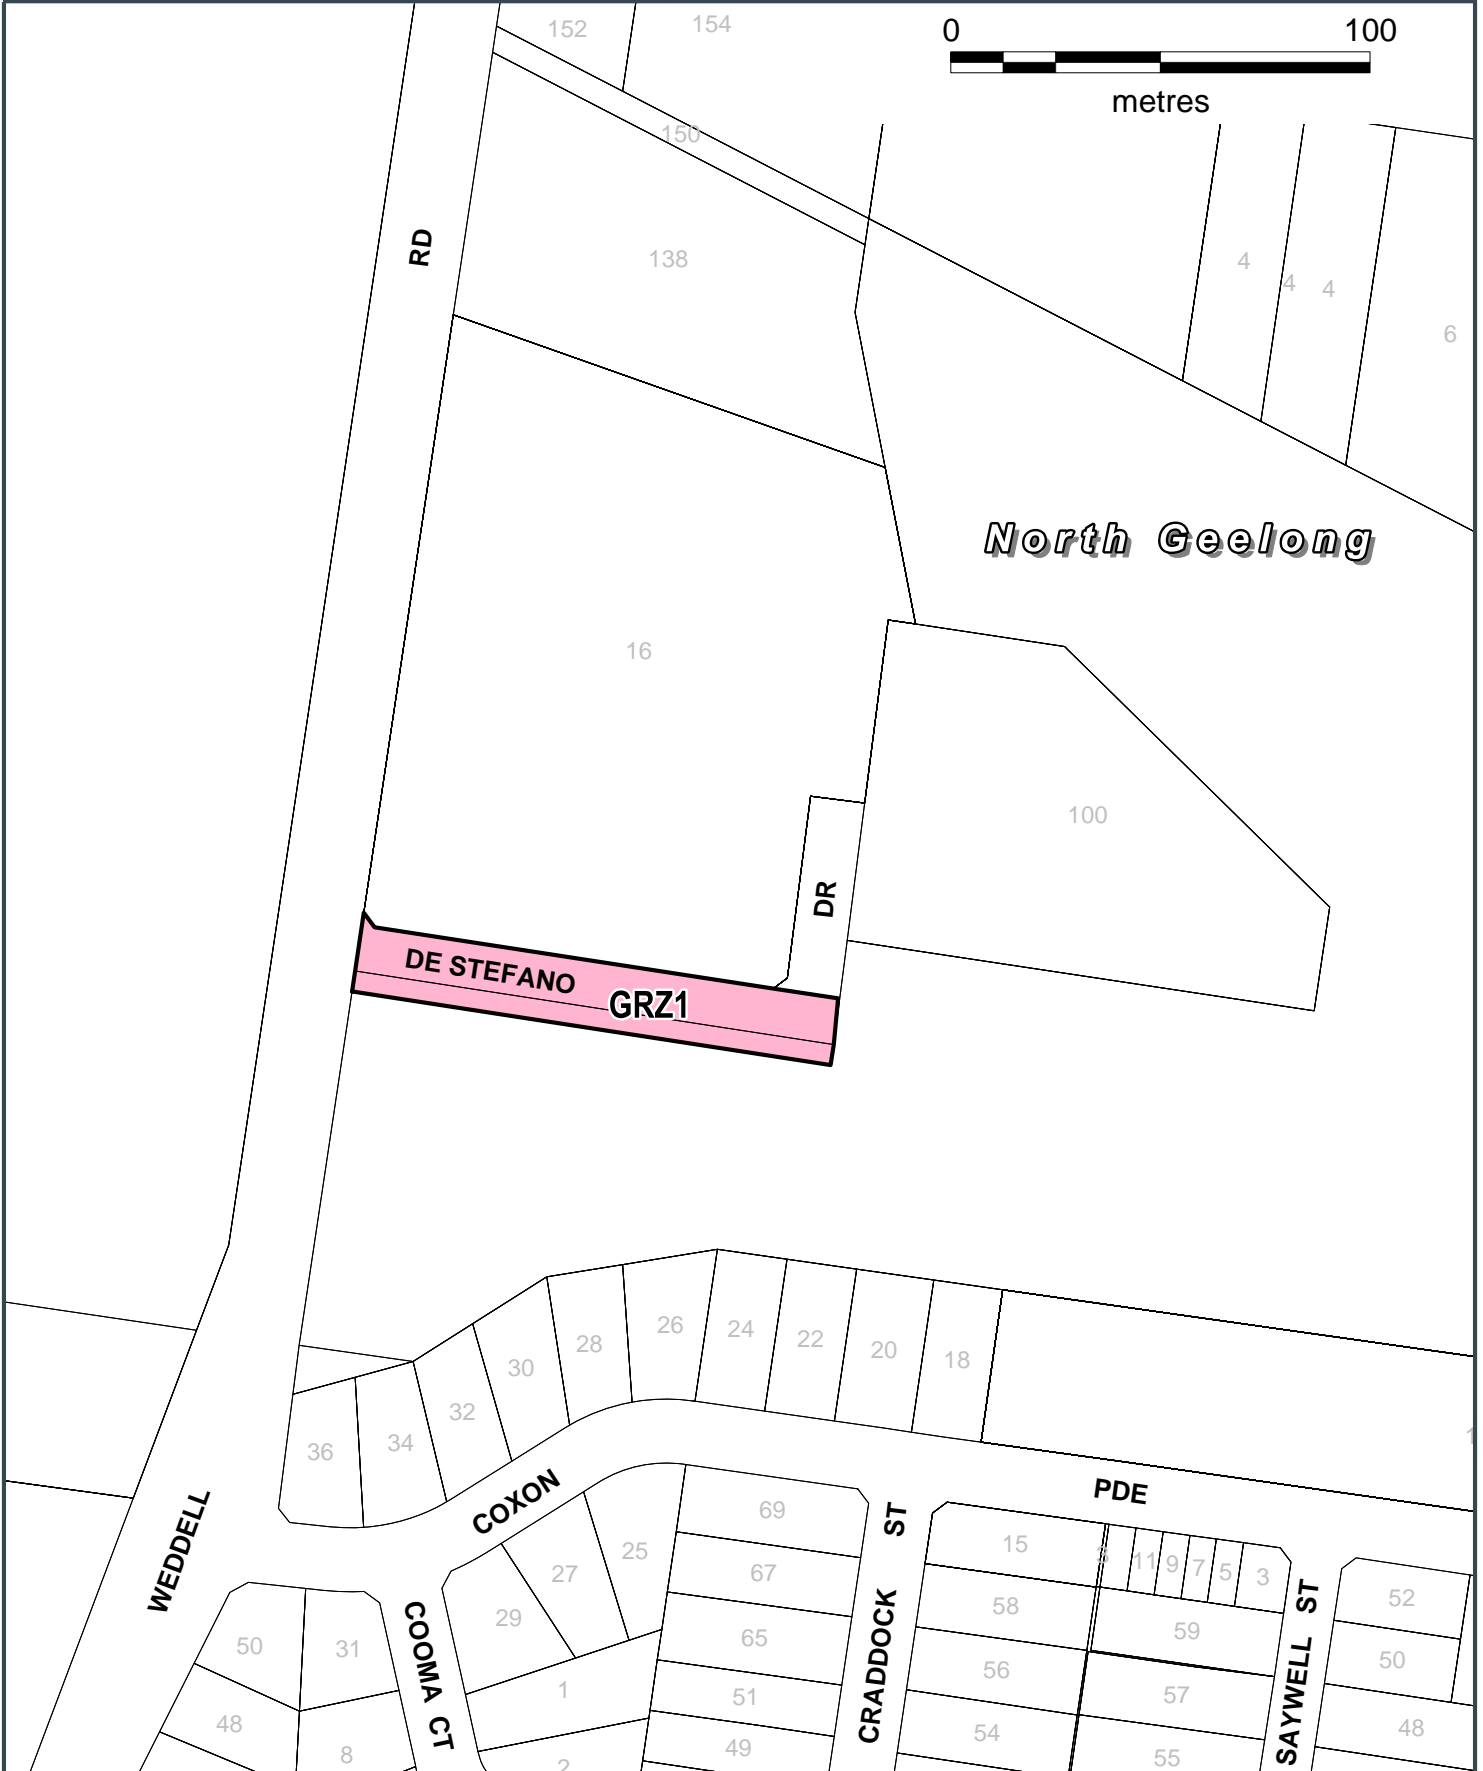

GREATER GEELONG PLANNING SCHEME

North Geelong

DE STEFANO GRZ1

WEDDELL

COXON

COOMA CT

CRADDOCK ST

PDE

SAYWELL ST

LEGEND

GRZ1 General Residential Zone - Schedule 1

Part of Planning Scheme Map 37

AMENDMENT C329