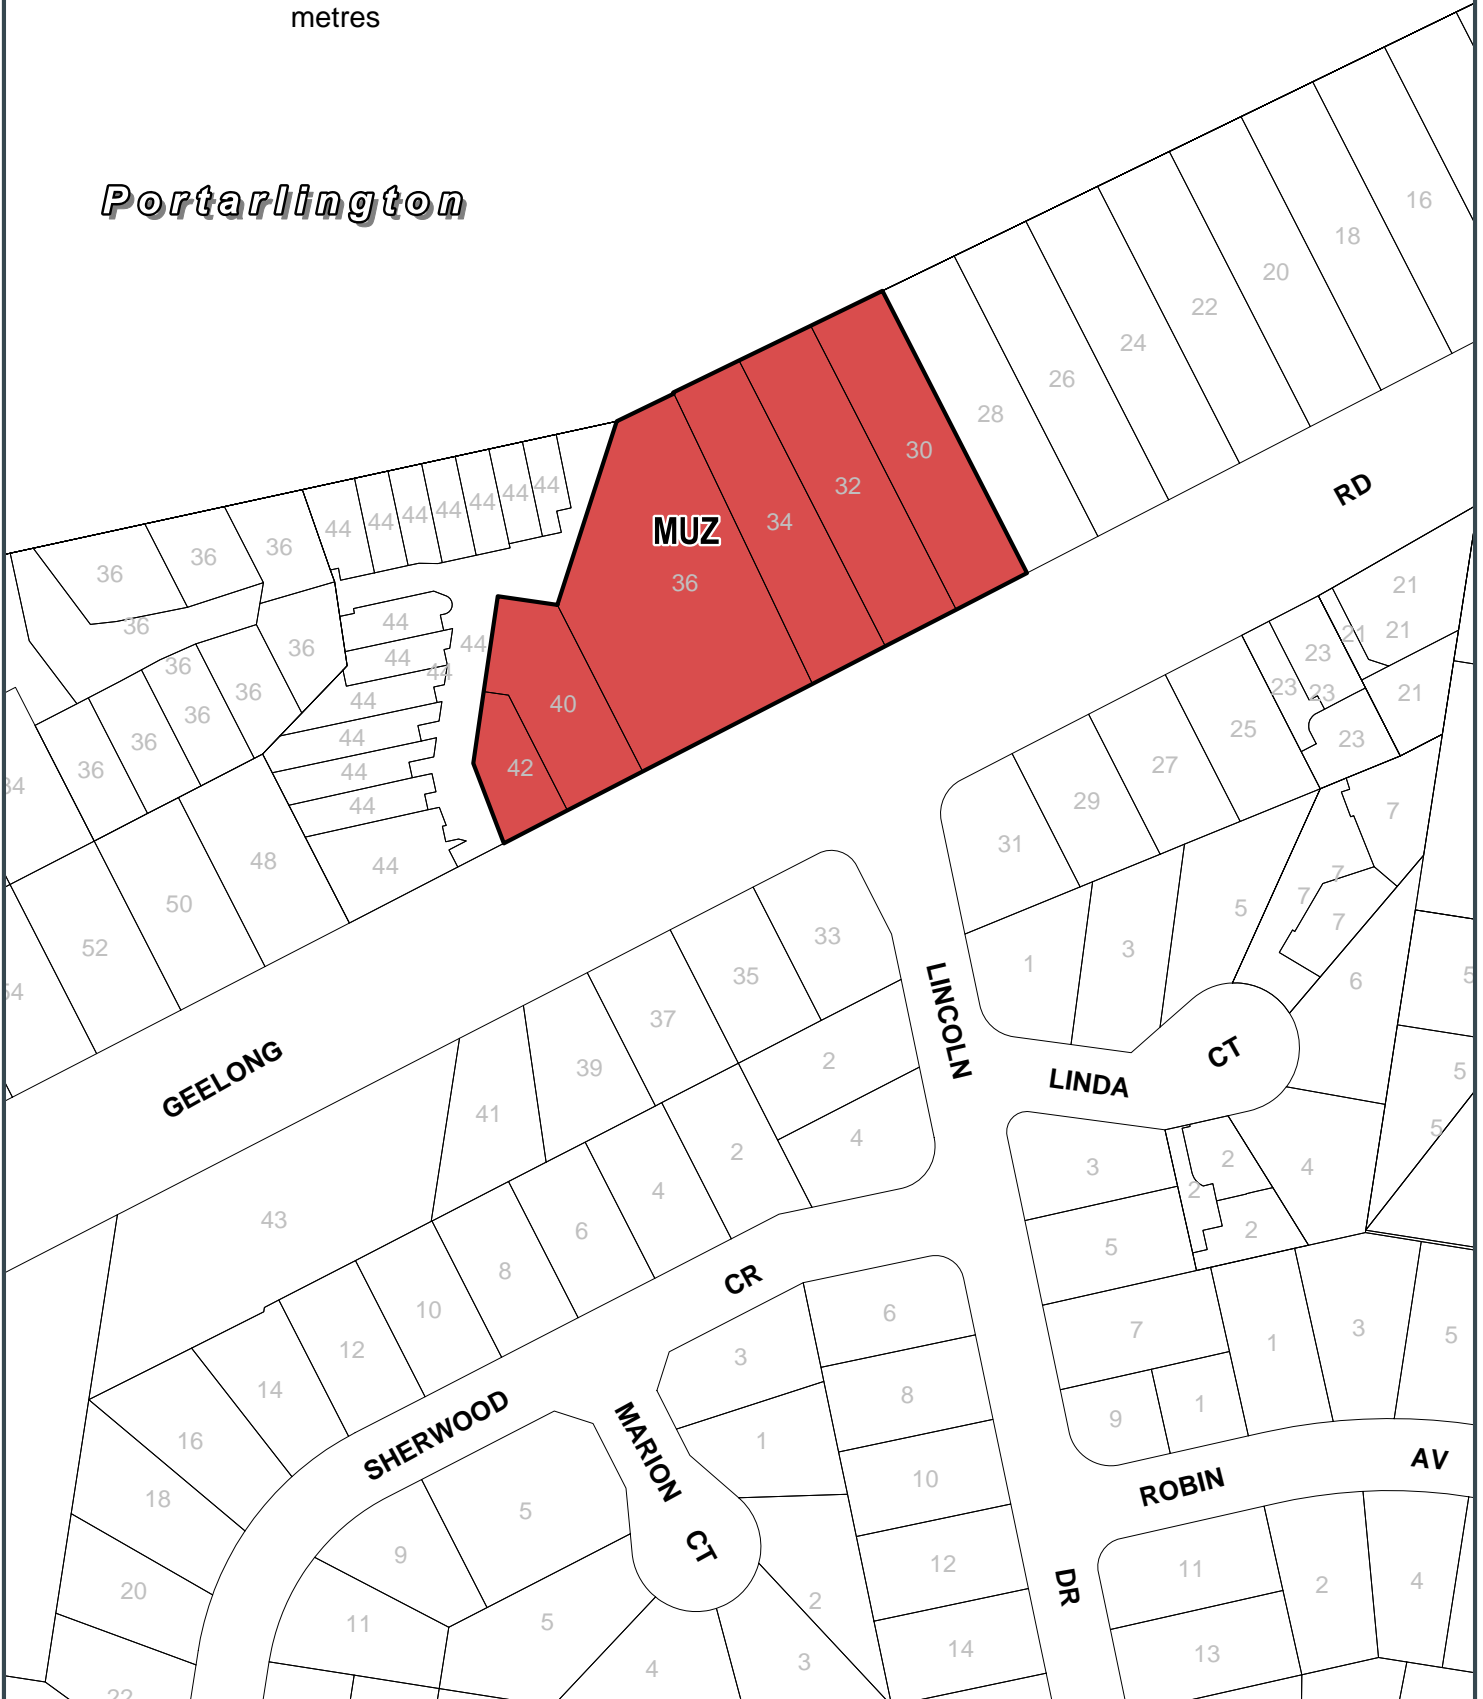

GREATER GEELONG PLANNING SCHEME

Portarlington

LEGEND

MUZ Mixed Use Zone

Part of Planning Scheme Map 43

AMENDMENT C321