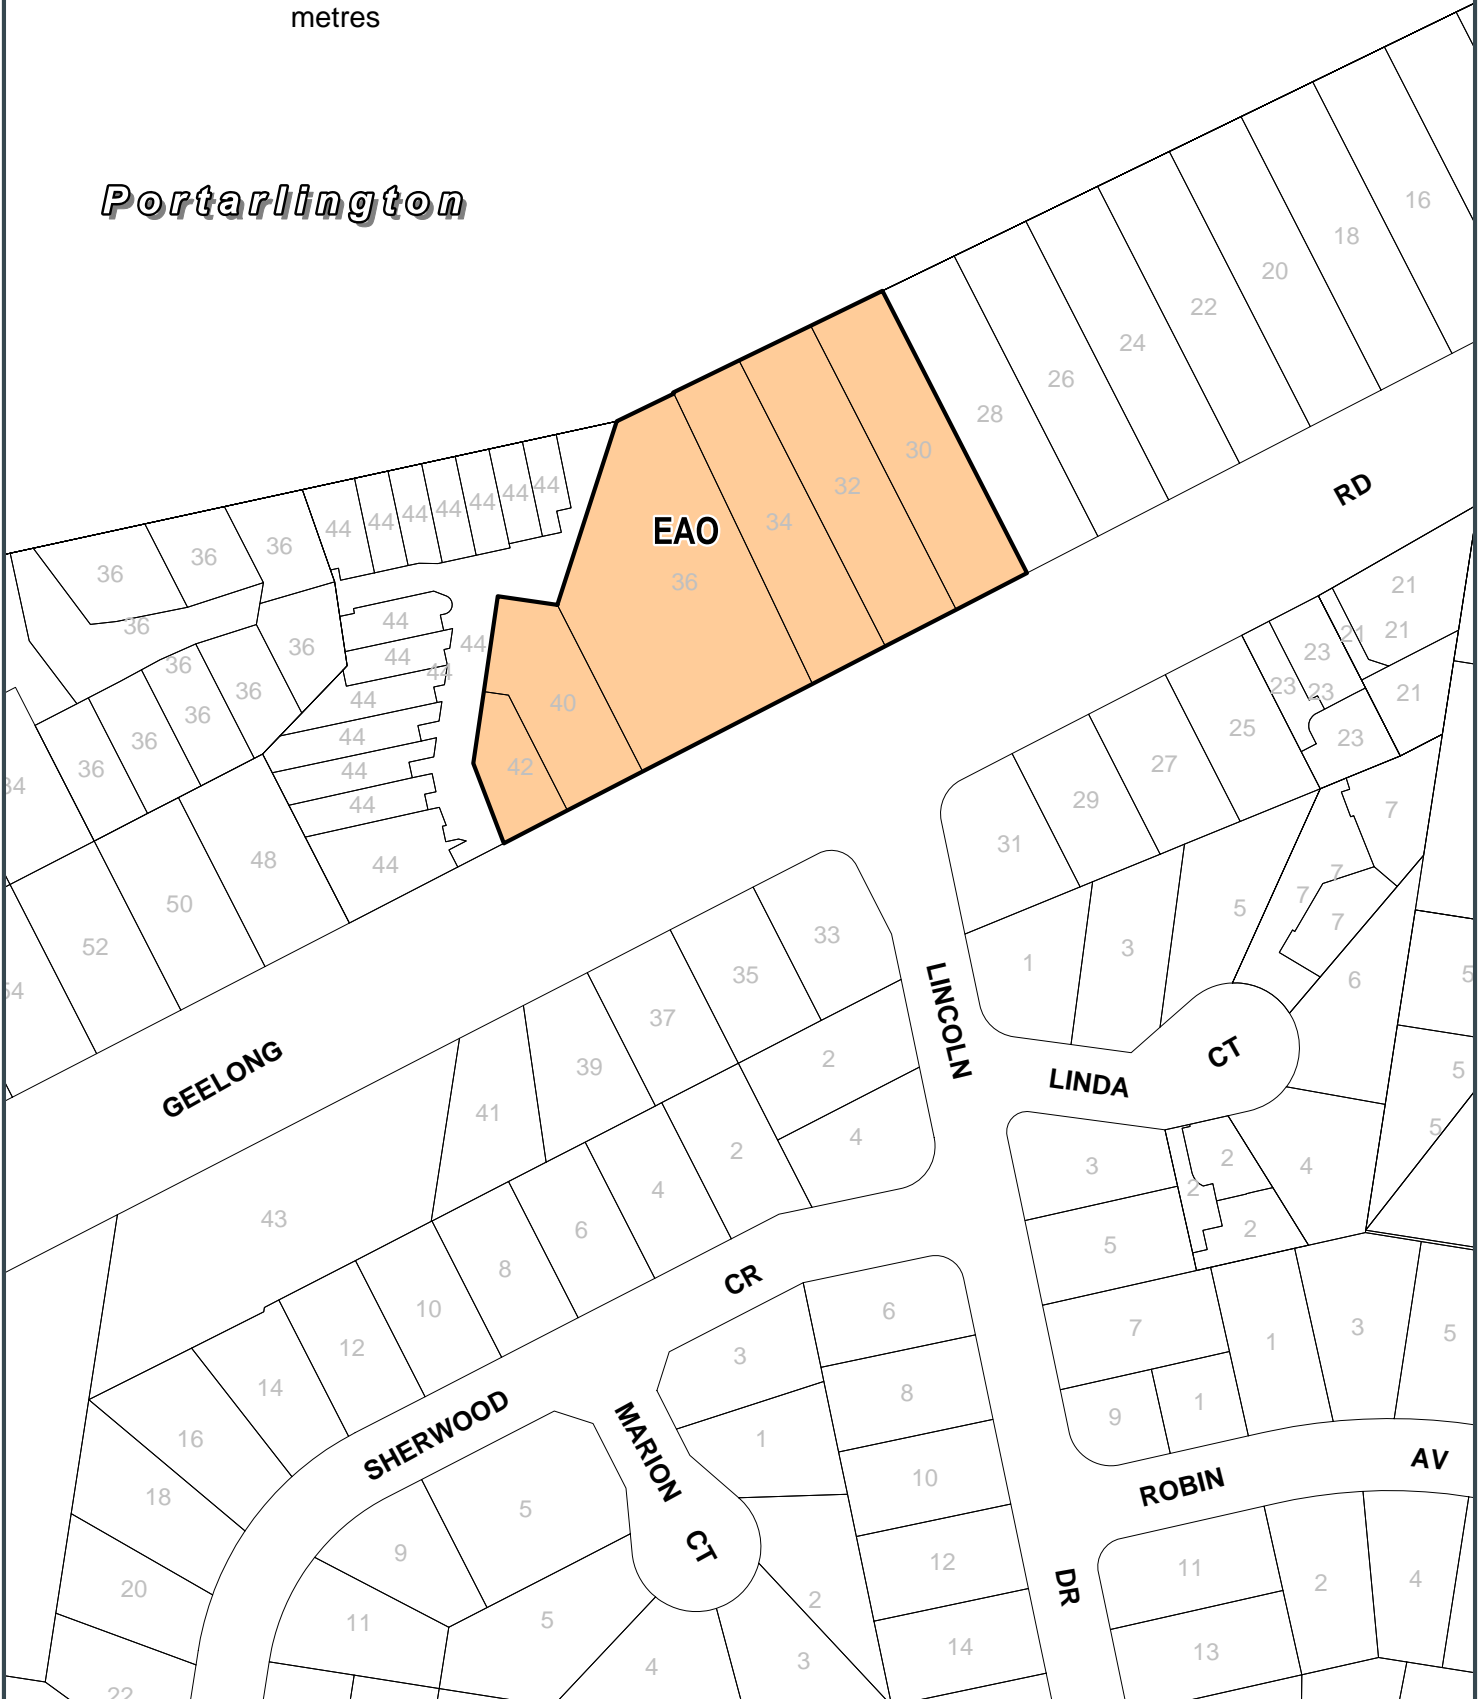

# GREATER GEELONG PLANNING SCHEME

## Portarlington

### LEGEND

**EAO** Environmental Audit Overlay

Part of Planning Scheme Map 43EAO