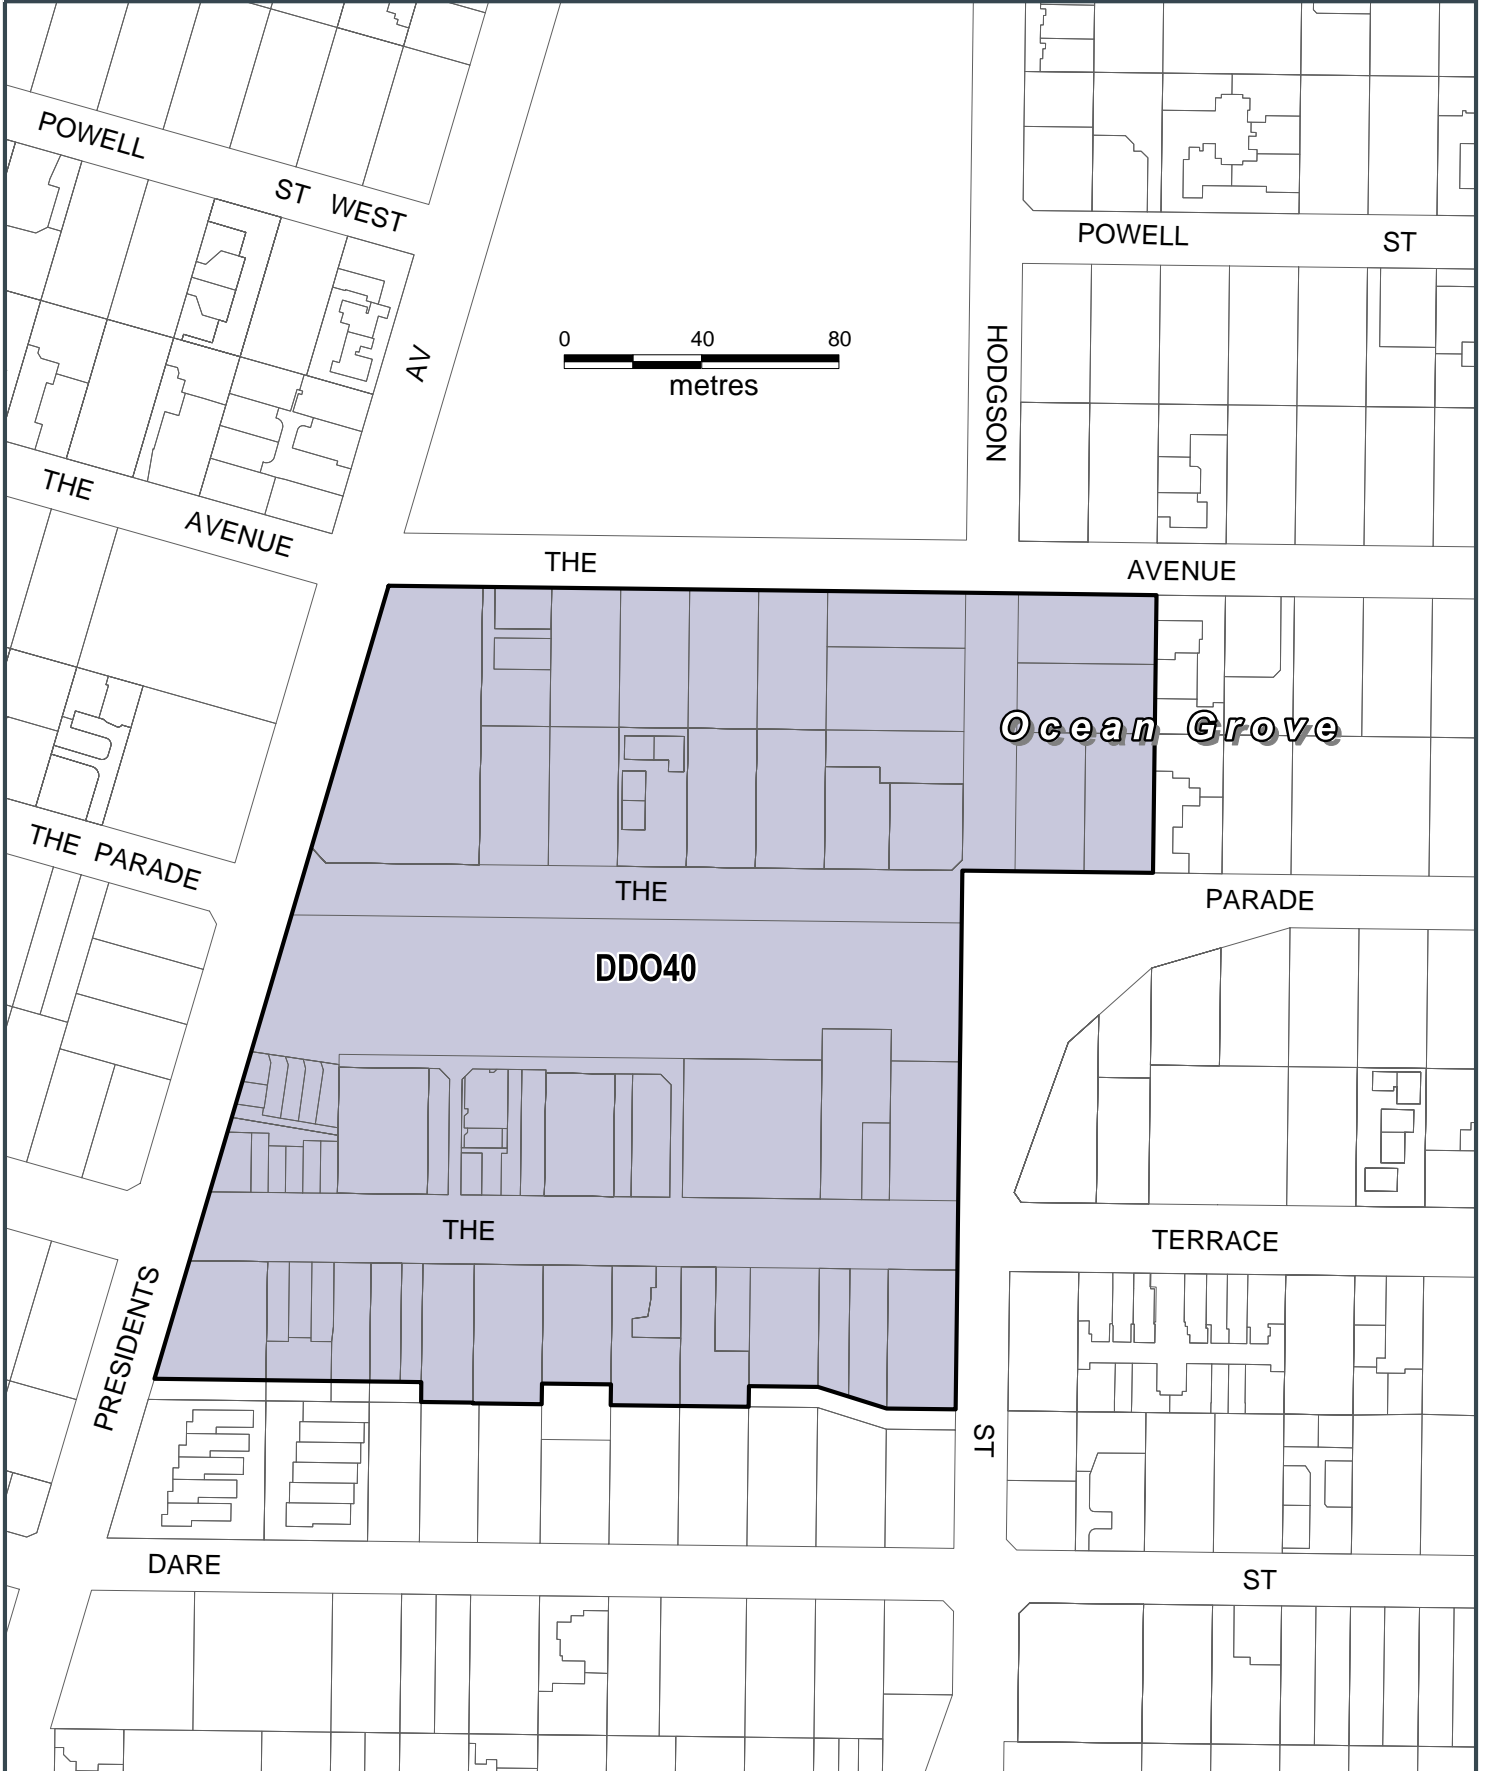

GREATER GEELONG PLANNING SCHEME

LEGEND

DDO40

Design and Development Overlay - Schedule 40

Part of Planning Scheme Map 81DDO

AMENDMENT C346